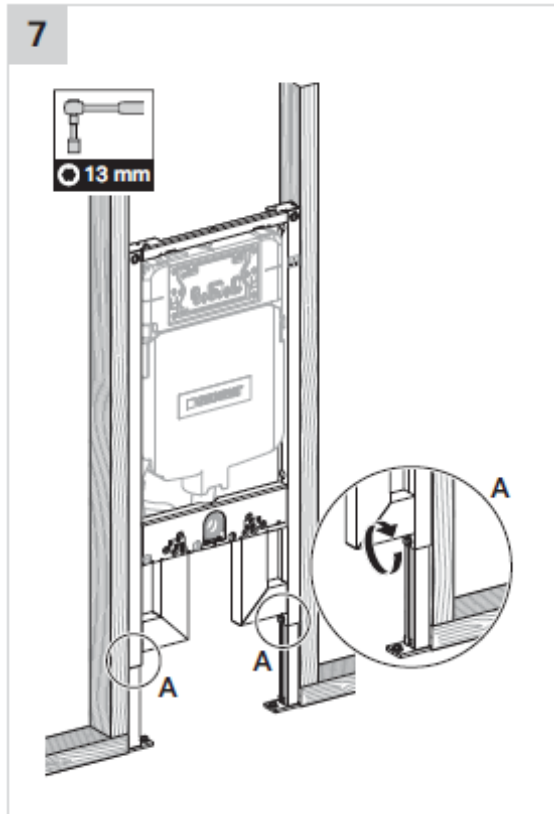

■ GEBERIT

Geberit Sigma8 Duofix Mechanical Concealed Cistern (WALL HUNG)

Refer to Section 2, Page 9