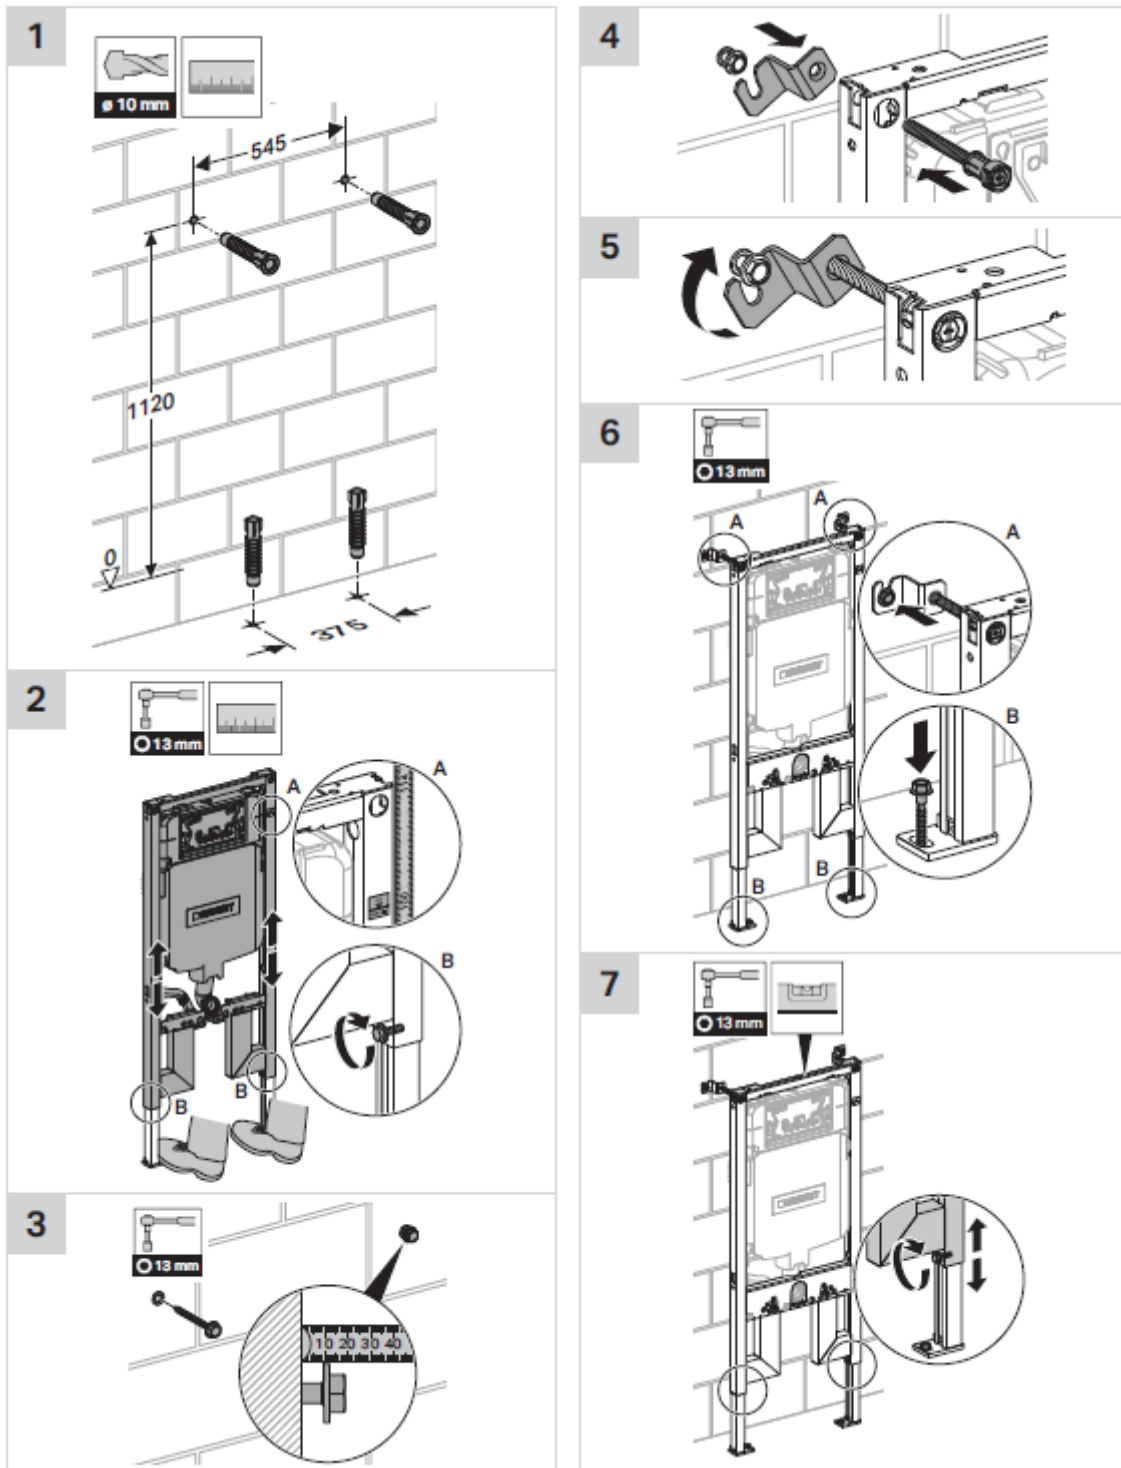

■ GEBERIT

Geberit Sigma8 Duofix Mechanical Concealed Cistern (WALL HUNG)