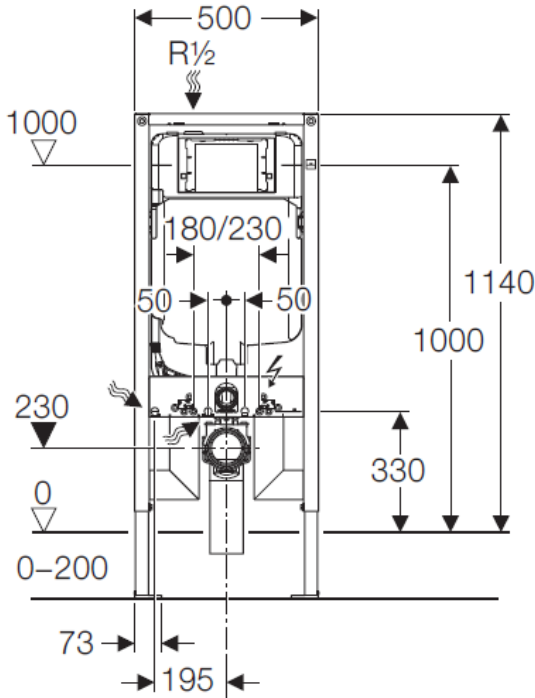

Geberit Sigma8 Duofix Mechanical Concealed Cistern (WALL HUNG)

Dimensions are nominal measurements only.

SPECIFICATIONS

Recommended use	Domestic, hotel and commercial
Material	High Density Impact Resistant Blow Moulded Tank
Cistern Type	In Wall one piece tank
Installation type	Pre-Wall, In Wall, Stud 80 mm
Suitable for	Wall Hung S or P Trap Suits all Major VAP Brands
Load Rating	400kg
Operation	Mechanical Front press suitable for pneumatic or electronic*
Operating Pressure	100-500kPa
Button Options	Refer Page 2
Spare Parts	Guarantee of availability for 25 years
Technical Support	1800 Geberit