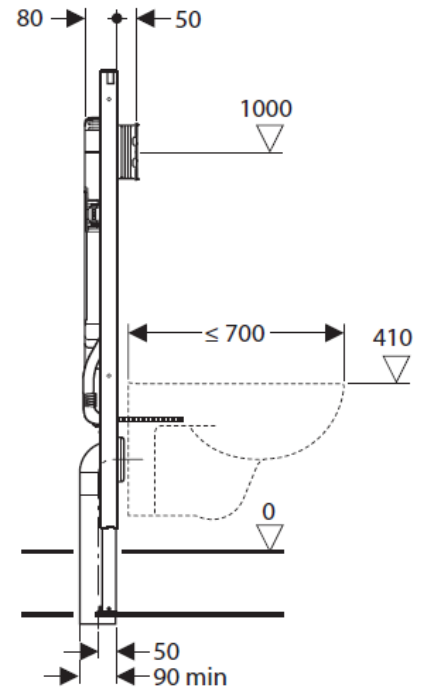

Geberit Sigma8 Duofix Mechanical Concealed Cistern (WALL HUNG)

Dimensions are nominal measurements only.

SPECIFICATIONS

Recommended use	Domestic, hotel and commercial
Material	High Density Impact Resistant Blow Moulded Tank
Cistern Type	In Wall one piece tank
Installation type	Pre-Wall, In Wall, Stud 80 mm
Suitable for	Wall Hung S or P Trap Suits all Major VAP Brands
Load Rating	400kg
Operation	Mechanical Front press suitable for pneumatic or electronic*
Operating Pressure	100-500kPa
Button Options	Refer Page 2
Spare Parts	Guarantee of availability for 25 years
Technical Support	1800 Geberit