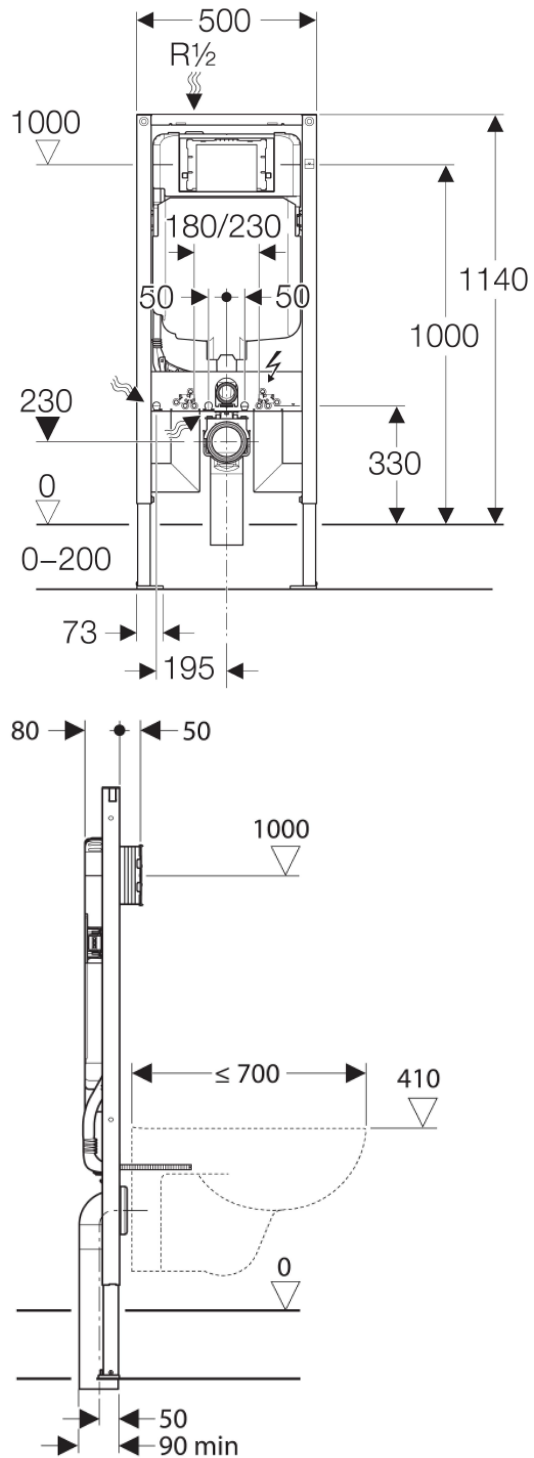

■ GEBERIT

Geberit Sigma8 Duofix Mechanical Concealed Cistern (WALL HUNG)