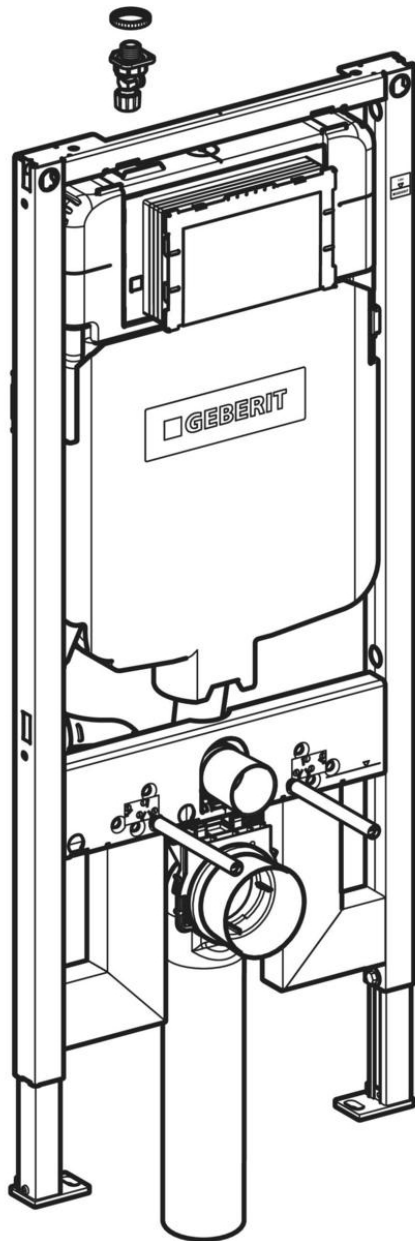

## Geberit Sigma8 Duofix Mechanical Concealed Cistern (WALL HUNG)

Plumbers, please ensure a copy of the installation instructions is left with the end user for future reference.

Published 01/08/2023