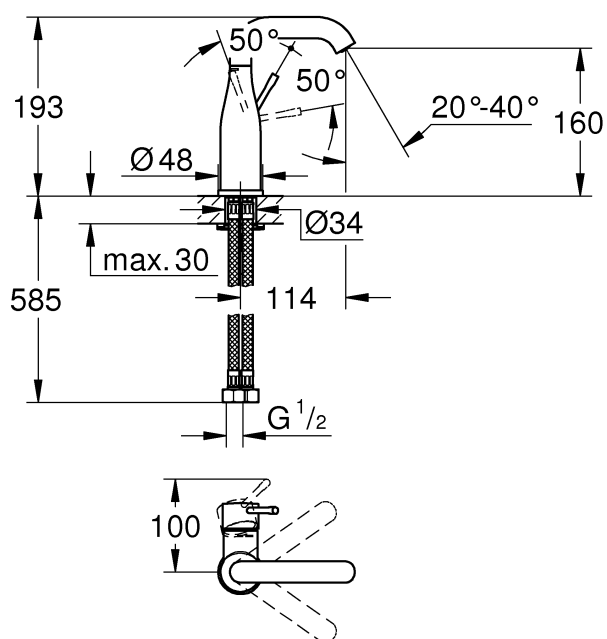

ESSENCE NEW
BASIN MIXER
MODEL #23488EN1

Pure Freude
an Wasser

Product Specifications

Product description

Essence New

Single-lever basin mixer 1/2"
single hole installation
Metal lever
GROHE SilkMove 28 mm ceramic cartridge
with temperature limiter
GROHE StarLight brushed nickel finish
GROHE QuickFix Plus installation system
swivel spout with mousseur and stop
limitersmooth body
flexible connection hoses

Installation instructions

Installation Instructions

Flush piping system prior and after installation of fitting thoroughly.

Installation and connection-Refer to the dimensional drawing above.

This product must be installed in conformance with local codes e.g. AS/NZS 3500 series of standard!

Flow pressure: min. 50kPa bar – recommended 100 – 500 kPa

Note:

Open cold and hot water supply and check connections for leakage!

Care

For directions on the care of this fitting, please refer to the accompanying care instructions.