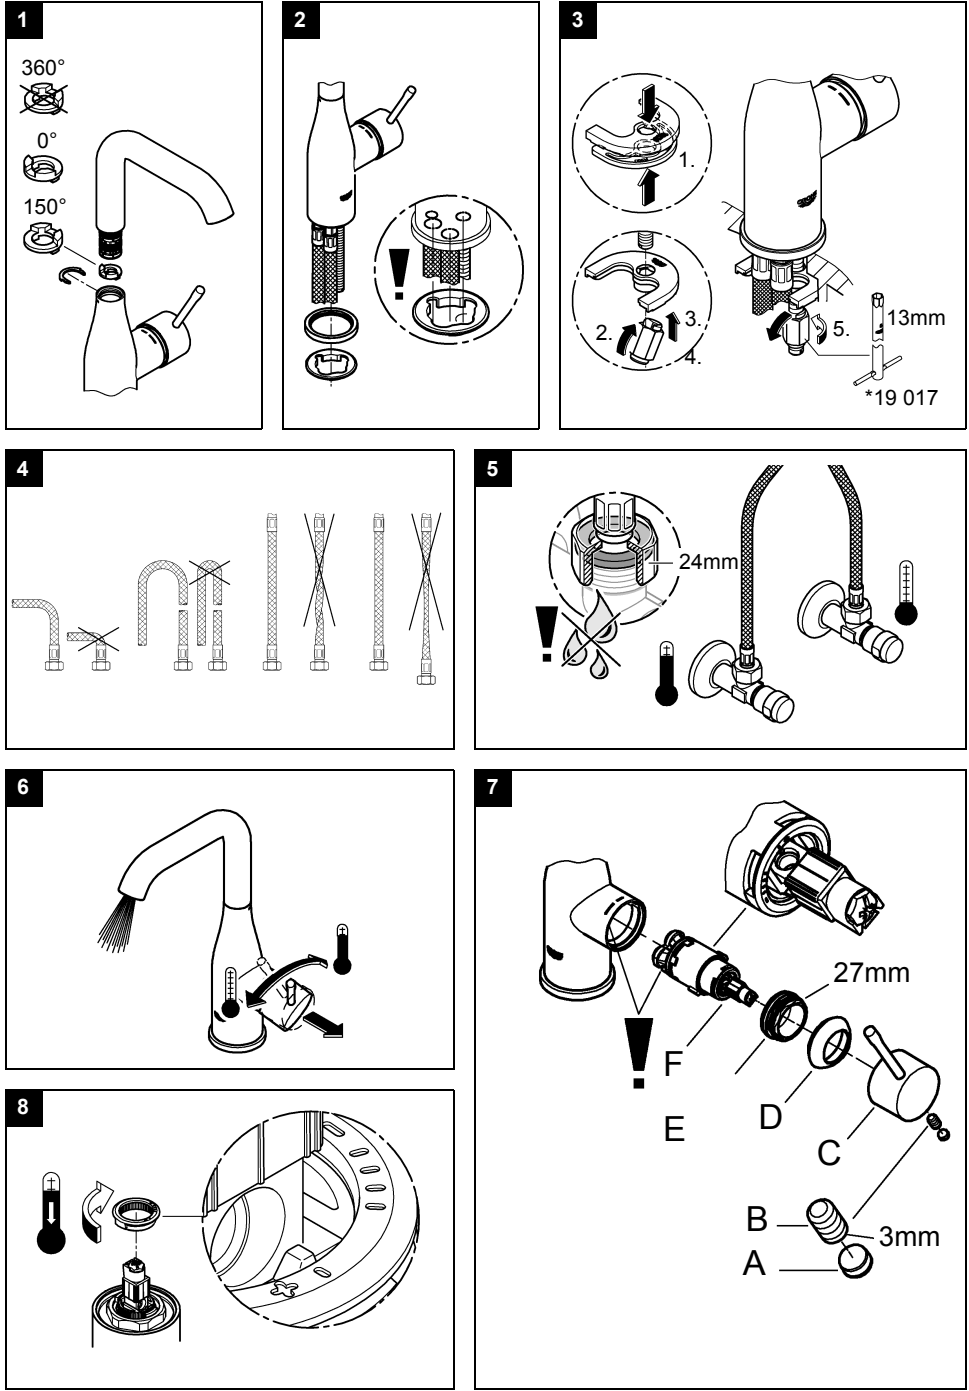

ESSENCE NEW
BASIN MIXER
MODEL #23488EN1

Pure Freude
an Wasser

Product Specifications

Product description

Essence New

Single-lever basin mixer 1/2"
single hole installation
Metal lever
GROHE SilkMove 28 mm ceramic cartridge
with temperature limiter
GROHE StarLight brushed nickel finish
GROHE QuickFix Plus installation system
swivel spout with mousseur and stop
limitersmooth body
flexible connection hoses

Installation instructions

Installation Instructions

Flush piping system prior and after installation of fitting thoroughly.

Installation and connection-Refer to the dimensional drawing above.

This product must be installed in conformance with local codes e.g. AS/NZS 3500 series of standard!