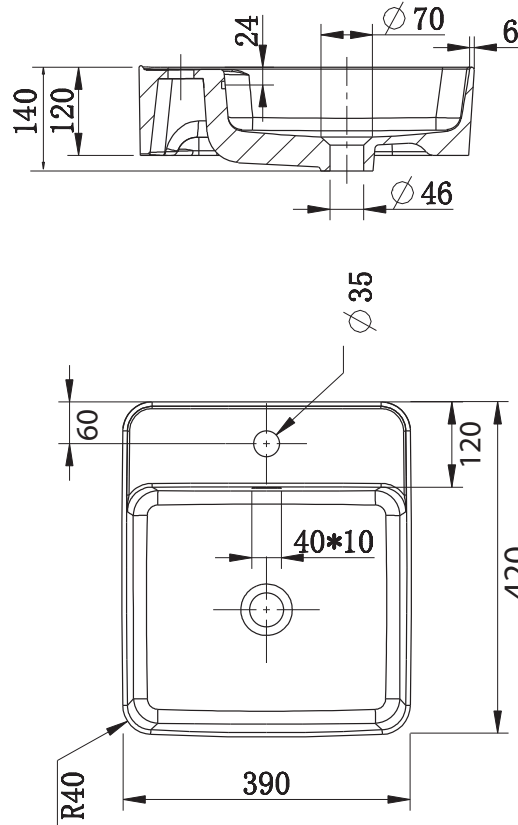

Posh Domaine Counter Basin 1 Taphole White

SPECIFICATIONS

Recommended Use	Domestic, Hotel & Commercial
Material	Vitreous China
Colour	White
Bowl Capacity	5.5 Litres
Weight	10 kg
Fixing	Sealed to benchtop with waterproof sealant
Taphole Configuration	1 Taphole
Overflow Configuration	Overflow
Waste Size	32x40mm
Plug & Waste	Sold Separately
Tapware	Sold Separately

WARRANTY

Warranty - Domestic Use	10 Years
Spare Parts & Labour	12 Months

Please refer to Warranty Page for full Terms and Conditions

Dimensions are nominal measurements only.

Disclaimer: Products in this specification manual must by regulation be installed by licensed and registered trade people. The manufacturer/distributor reserves the right to vary specifications or delete models from their range without prior notification. Dimensions are nominal measurements only. Dimensions and set-outs listed are correct at time of publication however the manufacturer/distributor takes no responsibility for printing errors.