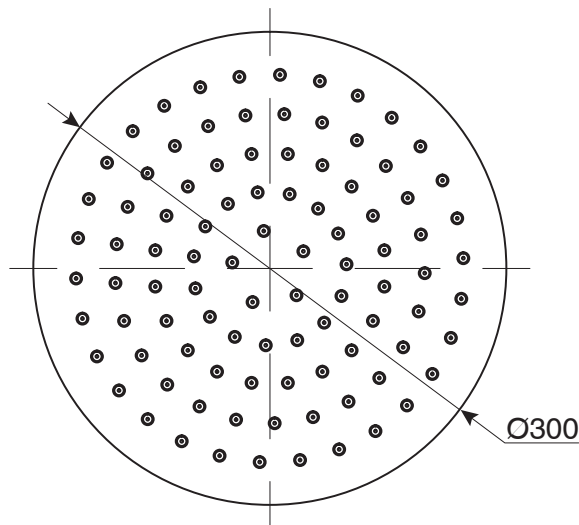

mizu

Mizu Drift Overhead Shower 300mm (3*)

SPECIFICATIONS

Recommended Use	Domestic, hotel and commercial
Colour	Chrome, Matte Black, Brushed Nickel, Brushed Gold
Material	Brass
Recommended Pressure Range	150 - 500 kPa
Max Continuous Working Pressure	500 kPa
Max Continuous Working Temperature	60 deg C
Suitable for Storage Tank Hot Water	Yes
Suitable for Continuous Flow Hot Water	Yes
Suitable for Gravity Feed Hot Water	No

WARRANTY

Warranty - Domestic Use	10 Years
Spare Parts & Labour	12 Months

Please refer to Warranty Page for full Terms and Conditions

Dimensions are nominal measurements only.

CLEANING RECOMMENDATIONS:

We recommend the use of soapy water or approved cleaners. This product should not be cleaned with abrasive materials. Damage caused by any improper treatment is not covered by the product warranty. Refer to Warranty Conditions

Disclaimer: Products in this specification manual must by regulation be installed by licensed and registered trade people. The manufacturer/distributor reserves the right to vary specifications or delete models from their range without prior notification. Dimensions are nominal measurements only. Dimensions and set-outs listed are correct at time of publication however the manufacturer/distributor takes no responsibility for printing errors.

Published 06/12/2018

To see the complete Mizu range go to www.reece.com.au/bathrooms