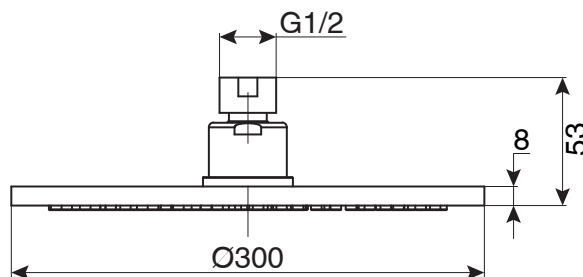

mizu

Mizu Drift Overhead Shower 300mm (3*)

SPECIFICATIONS

Recommended Use	Domestic, hotel and commercial
Colour	Chrome, Matte Black, Brushed Nickel, Brushed Gold
Material	Brass
Recommended Pressure Range	150 - 500 kPa
Max Continuous Working Pressure	500 kPa
Max Continuous Working Temperature	60 deg C
Suitable for Storage Tank Hot Water	Yes
Suitable for Continuous Flow Hot Water	Yes
Suitable for Gravity Feed Hot Water	No

WARRANTY

Warranty - Domestic Use	10 Years
Spare Parts & Labour	12 Months

Please refer to Warranty Page for full Terms and Conditions

Dimensions are nominal measurements only.

CLEANING RECOMMENDATIONS:

We recommend the use of soapy water or approved cleaners. This product should not be cleaned with abrasive materials. Damage caused by any improper treatment is not covered by the product warranty. Refer to Warranty Conditions

Disclaimer: Products in this specification manual must by regulation be installed by licensed and registered trade people. The manufacturer/distributor reserves the right to vary specifications or delete models from their range without prior notification. Dimensions are nominal measurements only. Dimensions and set-outs listed are correct at time of publication however the manufacturer/distributor takes no responsibility for printing errors.

Published 06/12/2018

To see the complete Mizu range go to www.reece.com.au/bathrooms