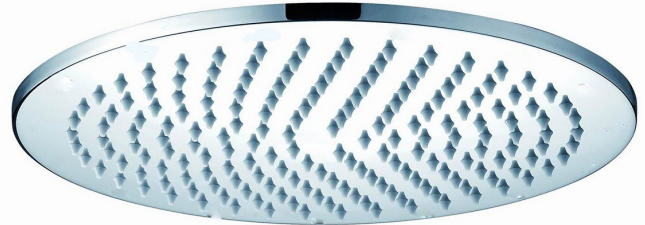

mizu

Mizu Drift Overhead Shower 300mm (3*)

SPECIFICATIONS

Recommended Use	Domestic, hotel and commercial
Colour	Chrome, Matte Black, Brushed Nickel, Brushed Gold
Material	Brass
Recommended Pressure Range	150 - 500 kPa
Max Continuous Working Pressure	500 kPa
Max Continuous Working Temperature	60 deg C
Suitable for Storage Tank Hot Water	Yes
Suitable for Continuous Flow Hot Water	Yes
Suitable for Gravity Feed Hot Water	No

WARRANTY

Warranty - Domestic Use	10 Years
Spare Parts & Labour	12 Months

Please refer to Warranty Page for full Terms and Conditions

Dimensions are nominal measurements only.

CLEANING RECOMMENDATIONS:

We recommend the use of soapy water or approved cleaners. This product should not be cleaned with abrasive materials. Damage caused by any improper treatment is not covered by the product warranty. Refer to Warranty Conditions

Disclaimer: Products in this specification manual must by regulation be installed by licensed and registered trade people. The manufacturer/distributor reserves the right to vary specifications or delete models from their range without prior notification. Dimensions are nominal measurements only. Dimensions and set-outs listed are correct at time of publication however the manufacturer/distributor takes no responsibility for printing errors.

Published 06/12/2018

To see the complete Mizu range go to www.reece.com.au/bathrooms