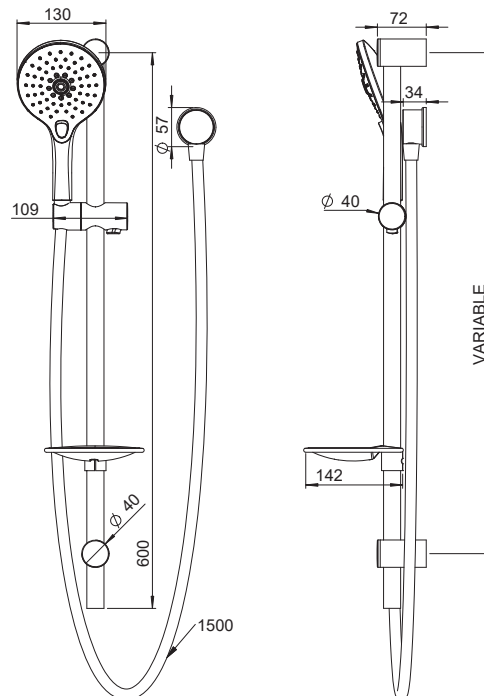

Posh

Posh Domaine Rail Shower 3 Functions Chrome (4*)

SPECIFICATIONS

Recommended Use	Domestic, Commercial, Hotel
Colour	Chrome
Recommended Pressure Range	150kpa - 500kpa
Max Continuous Working Pressure	500kpa
Max Continuous Working Temperature	0 - 60°C
Suitable for Storage Tank Hot Water	Yes
Suitable for Continuous Flow Hot Water	Yes
Suitable for Gravity Feed Hot Water	No
Standard	AS/NZS 3662

WARRANTY

Warranty - Domestic Use	10 Years
Spare Parts & Labour	1 Year

Please refer to Warranty Page for full Terms and Conditions

Dimensions are nominal measurements only.

Disclaimer: Products in this specification manual must by regulation be installed by licensed and registered trade people. The manufacturer/distributor reserves the right to vary specifications or delete models from their range without prior notification. Dimensions are nominal measurements only. Dimensions and set-outs listed are correct at time of publication however the manufacturer/distributor takes no responsibility for printing errors.

Published 16/04/2018

To see the complete Posh range go to www.reece.com.au/bathrooms