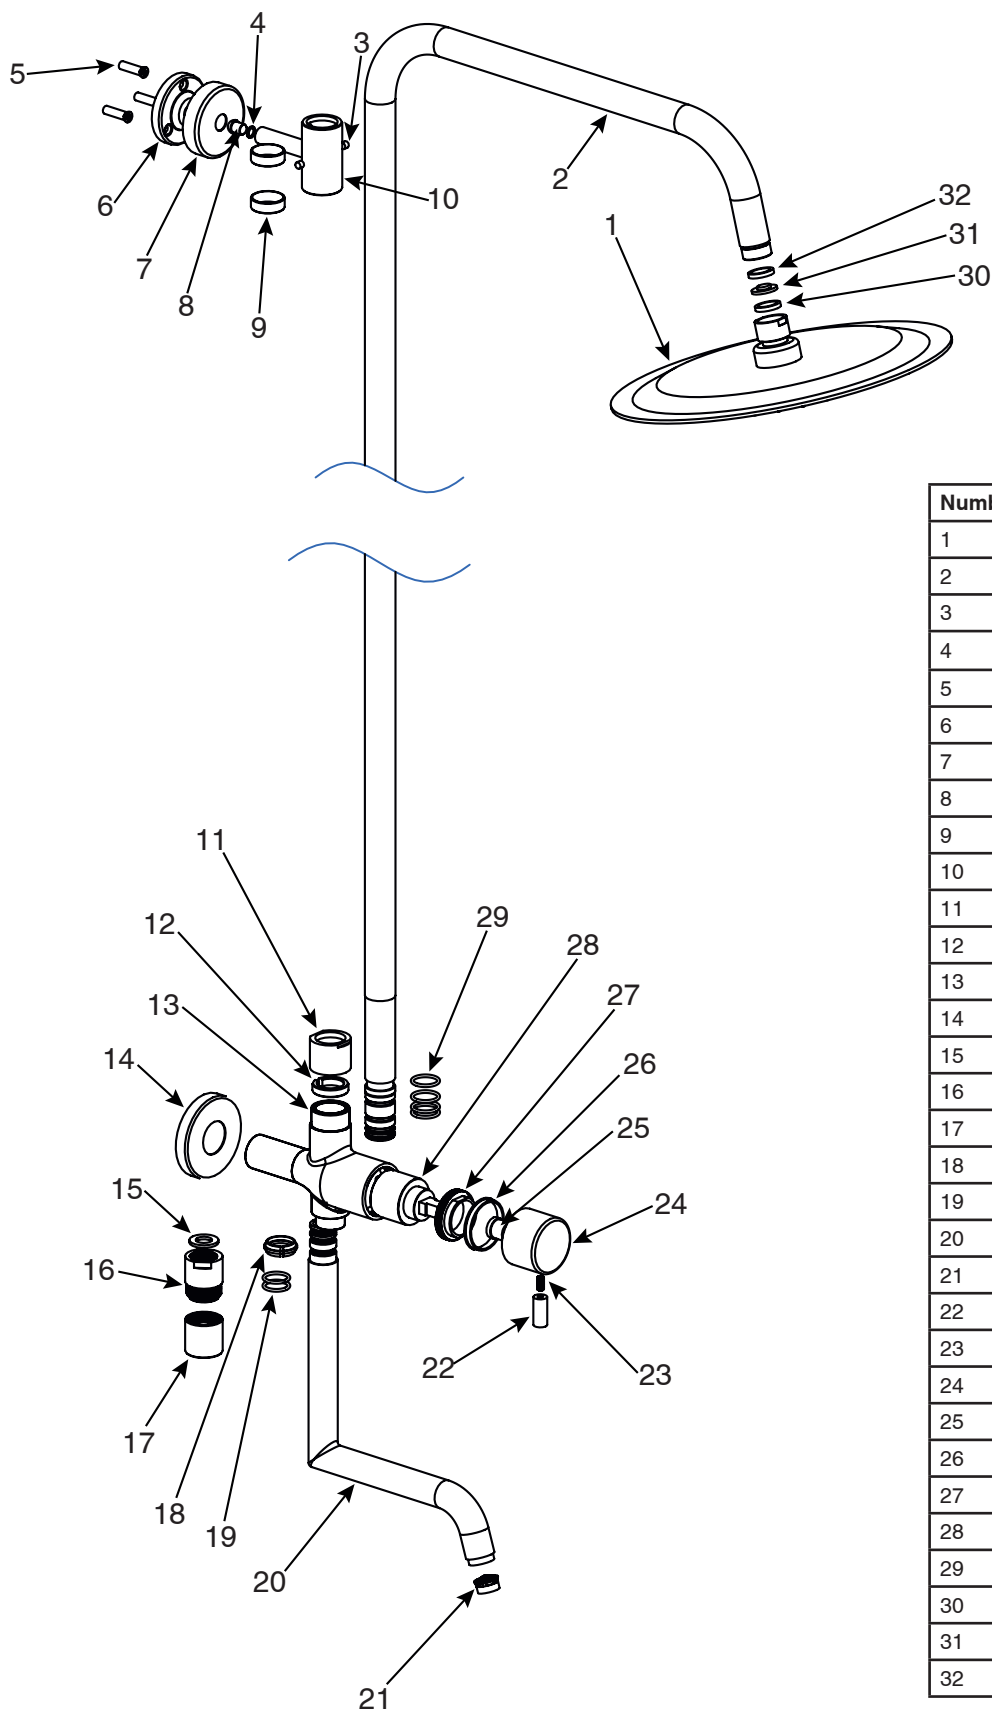

Milli

Milli Inox Overhead Rail Shower with Foot Wash (3*)

Number	Part
1	250mm Showerhead
2	Rail Tube
3	Inner Hexagon Screw
4	Spring Washers
5	Screw/Plastic Anchor
6	Wall Mount Bracket Base
7	Wall Mount Bracket
8	Screw
9	POM Clip
10	Fixed Sleeve
11	Fixed Sleeve
12	POM Clip
13	Body
14	Dress Ring
15	Rubber Flat Washer
16	Z Type External Thread Sleeve
17	Z Type Internal Thread Sleeve
18	POM Clip
19	O Ring Seal
20	Foot Wash
21	Aerator
22	Body of Handle
23	Inner Hexagon Screw
24	Cap of Handle
25	Cap of Handle
26	Plastic Cover of Cartridge
27	Retaining Nut
28	33mm Cartridge
29	Rubber Sealing Ring
30	Rubber Flat Washer
31	Flow Controller
32	Rubber Flat Washer