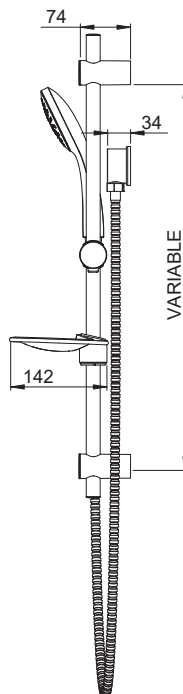

Posh

Posh Solus Mk3 Rail Shower 1 Function Chrome (4*)

SPECIFICATIONS

Recommended Use	Domestic, Commercial, Hotel
Colour	Chrome
Recommended Pressure Range	150kpa - 500kpa
Max Continuous Working Pressure	500kpa
Max Continuous Working Temperature	0 - 60°C
Suitable for Storage Tank Hot Water	Yes
Suitable for Continuous Flow Hot Water	Yes
Suitable for Gravity Feed Hot Water	No
Standard	AS/NZS 3662

WARRANTY

Warranty - Domestic Use	10 Years
Spare Parts & Labour	1 Year

Please refer to Warranty Page for full Terms and Conditions

Dimensions are nominal measurements only.

Disclaimer: Products in this specification manual must by regulation be installed by licensed and registered trade people. The manufacturer/distributor reserves the right to vary specifications or delete models from their range without prior notification. Dimensions are nominal measurements only. Dimensions and set-outs listed are correct at time of publication however the manufacturer/distributor takes no responsibility for printing errors.

Published 16/04/2018

To see the complete Posh range go to www.reece.com.au/bathrooms