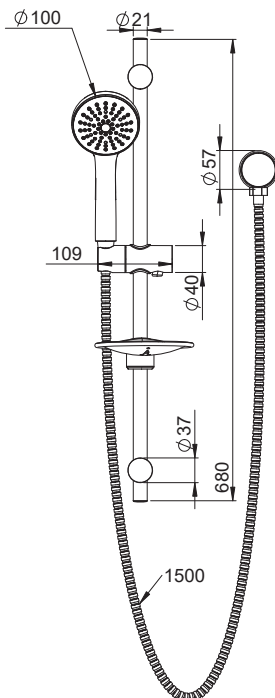

Posh

Posh Solus Mk3 Rail Shower 1 Function Chrome (4*)

SPECIFICATIONS

Recommended Use	Domestic, Commercial, Hotel
Colour	Chrome
Recommended Pressure Range	150kpa - 500kpa
Max Continuous Working Pressure	500kpa
Max Continuous Working Temperature	0 - 60°C
Suitable for Storage Tank Hot Water	Yes
Suitable for Continuous Flow Hot Water	Yes
Suitable for Gravity Feed Hot Water	No
Standard	AS/NZS 3662

WARRANTY

Warranty - Domestic Use	10 Years
Spare Parts & Labour	1 Year

Please refer to Warranty Page for full Terms and Conditions

Dimensions are nominal measurements only.

Disclaimer: Products in this specification manual must by regulation be installed by licensed and registered trade people. The manufacturer/distributor reserves the right to vary specifications or delete models from their range without prior notification. Dimensions are nominal measurements only. Dimensions and set-outs listed are correct at time of publication however the manufacturer/distributor takes no responsibility for printing errors.