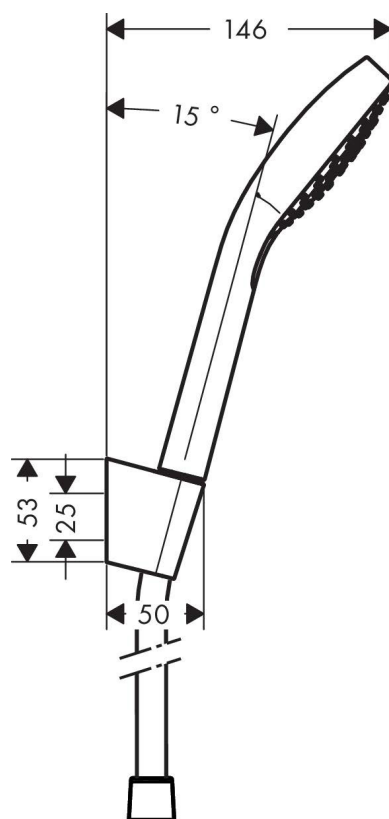

## CROMA SELECT S/E MULTI WALL SHOWER

Dimensions are nominal measurements only.

### SPECIFICATIONS

<b>Recommended use</b>	Domestic, hotel, commercial
<b>Colour availability</b>	Chrome/White
<b>Pressure rating</b>	Suitable for high pressure applications and has been WELS certified to the following: Minimum operating pressure 150kPA Maximum operating pressure 550kPA
<b>Temperature rating</b>	Maximum hot temperature 60°C (recommended 42°C) Minimum temperature 1°C
<b>Suitable hot water units</b>	Gravity fed: No
<b>Dimensions</b>	110mm diameter
<b>Spray type</b>	Soft Rain, Massage Spray, IntenseRain