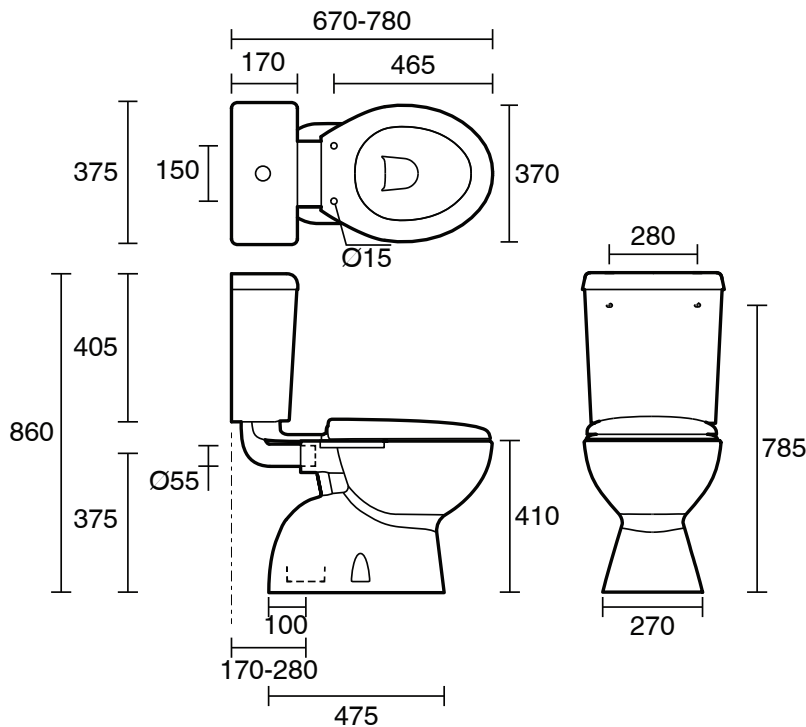

WARRANTY

Warranty - Domestic Use	10 Years
Spare Parts & Labour	12 Months

Please refer to Warranty Page for full Terms and Conditions

Dimensions are nominal measurements only.

CLEANING RECOMMENDATIONS:

We recommend the use of soapy water or approved cleaners. This product should not be cleaned with abrasive materials. Damage caused by any improper treatment is not covered by the product warranty. Refer to Warranty Conditions

Disclaimer: Products in this specification manual must by regulation be installed by licensed and registered trade people. The manufacturer/distributor reserves the right to vary specifications or delete models from their range without prior notification. Dimensions are nominal measurements only. Dimensions and set-outs listed are correct at time of publication however the manufacturer/distributor takes no responsibility for printing errors.

Published 29/10/2024