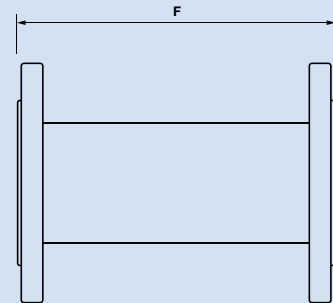

Multiple end connections available:

- Integral flanges for all pipe specifications
- Combination of flange ends
- Roll grooved ends available

reece

civil

Dura Flanged Pipe Spool Specification Data

Technical Details:

Pressure Range	To specified flange rating
Temperature Range	-20°C to 120°C (-4°F to 248°F)
End Connections	AS Table D/E, ANSI 150/300, DIN 10/16 Roll Groove
Size Range	65 - 200mm (2 ^{1/2} "-8") larger sizes upon request
Stainless SCH 10	ASTM A312 TP316/316L pipe
Flanges	Powder Coated Steel with EPDM insulator

Dimensional Details:

Pipe NB mm (inches)	Minimum 'Face to Face' Spool Length mm (inches)
65mm (2 ^{1/2} "	150mm (6")
80mm (3")	150mm (6")
100mm (4")	175mm (7")
125mm (5")	175mm (7")
150mm (6")	175mm (7")
200mm (8")	175mm (7")
65mm-200mm (2 ^{1/2} "-8")	Custom lengths (up to 5700mm) available on request