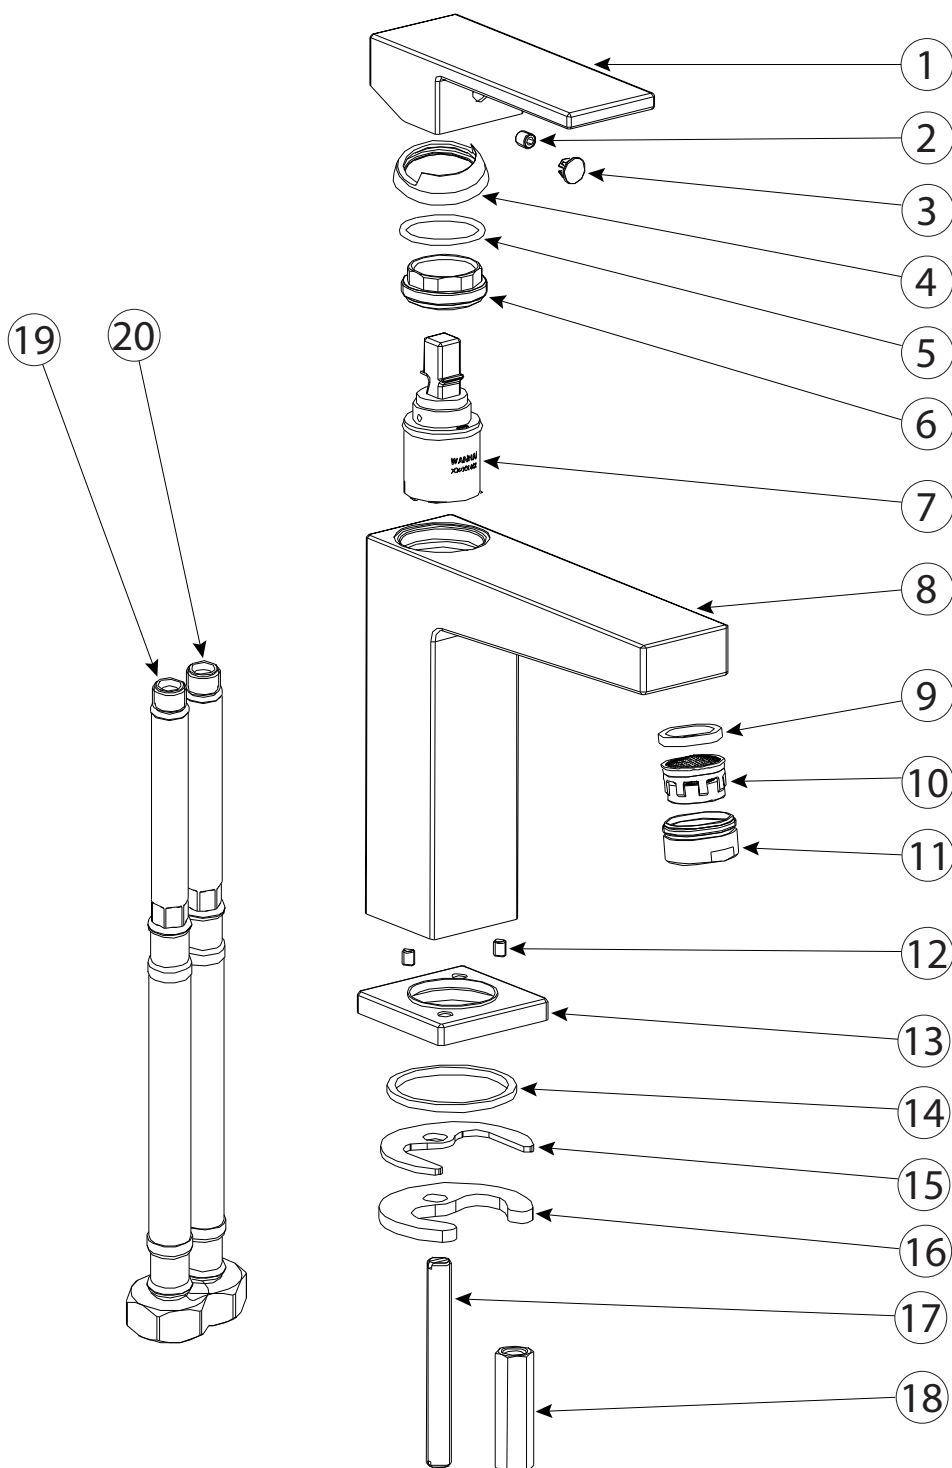

m i z u

Mizu Bloc MK2 Basin Mixer Matte Black (4*)

Number	Part
1-3	Handle Complete
4	Cartridge Dome
5	O-Ring
6	Cartridge Locknut
7	Cartridge
8	Mixer Body

9-11	Aerator Complete
12	Grub Screw
13	Dress Ring
14-18	Fixing Kit
19	Flexible Hose (Hot)
20	Flexible Hose (Cold)