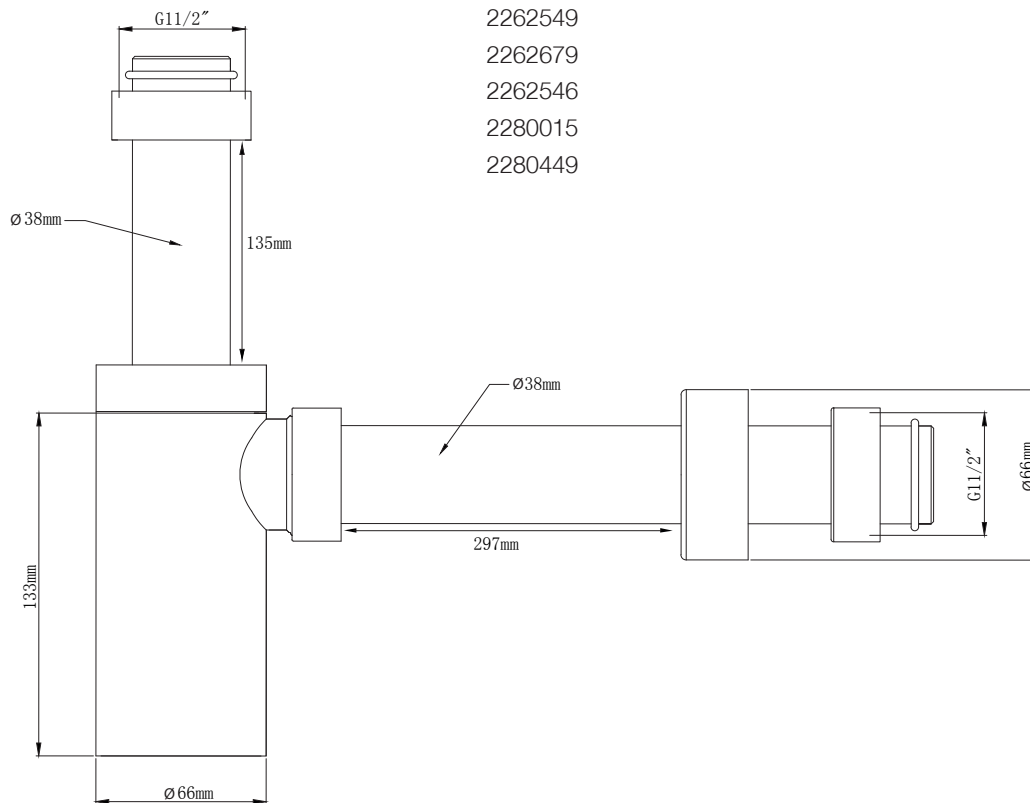

## Mizu Traps

9502124

2262549

2262679

2262546

2280015

2280449

Dimensions are nominal measurements only.

## Mizu Traps

2261993  
9500188

Dimensions are nominal measurements only.

**Plumbers, please ensure a copy of the installation instructions is left with the end user for future reference**