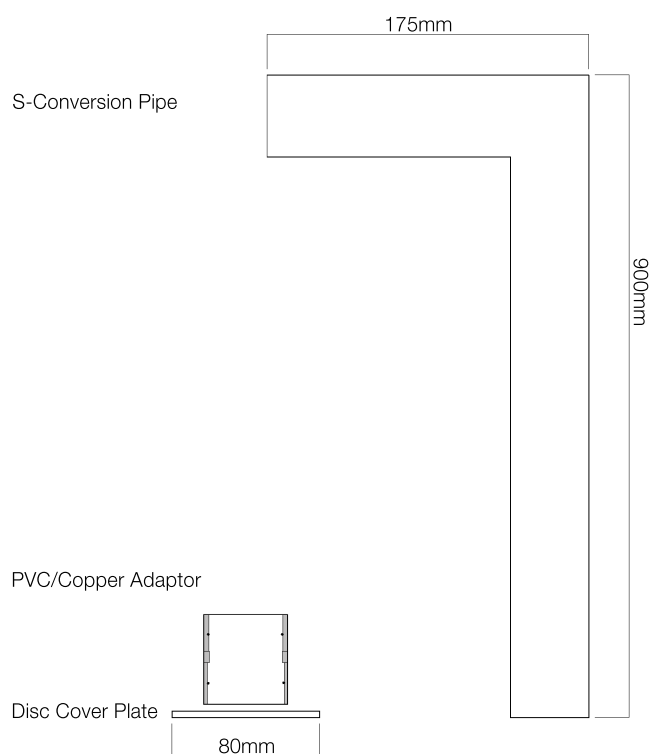

mizu

Mizu Traps

2261993
9500188

Dimensions are nominal measurements only.

Plumbers, please ensure a copy of the installation instructions is left with the end user for future reference