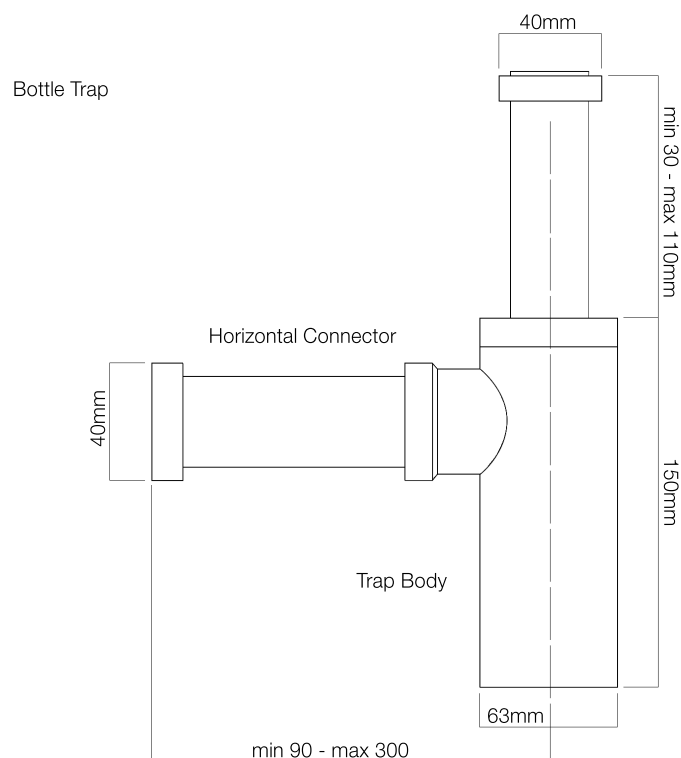

## Mizu Traps

9502124

2262549

2262679

2262546

2280015

2280449

Dimensions are nominal measurements only.

## Mizu Traps

2261993  
9500188

Dimensions are nominal measurements only.

**Plumbers, please ensure a copy of the installation instructions is left with the end user for future reference**