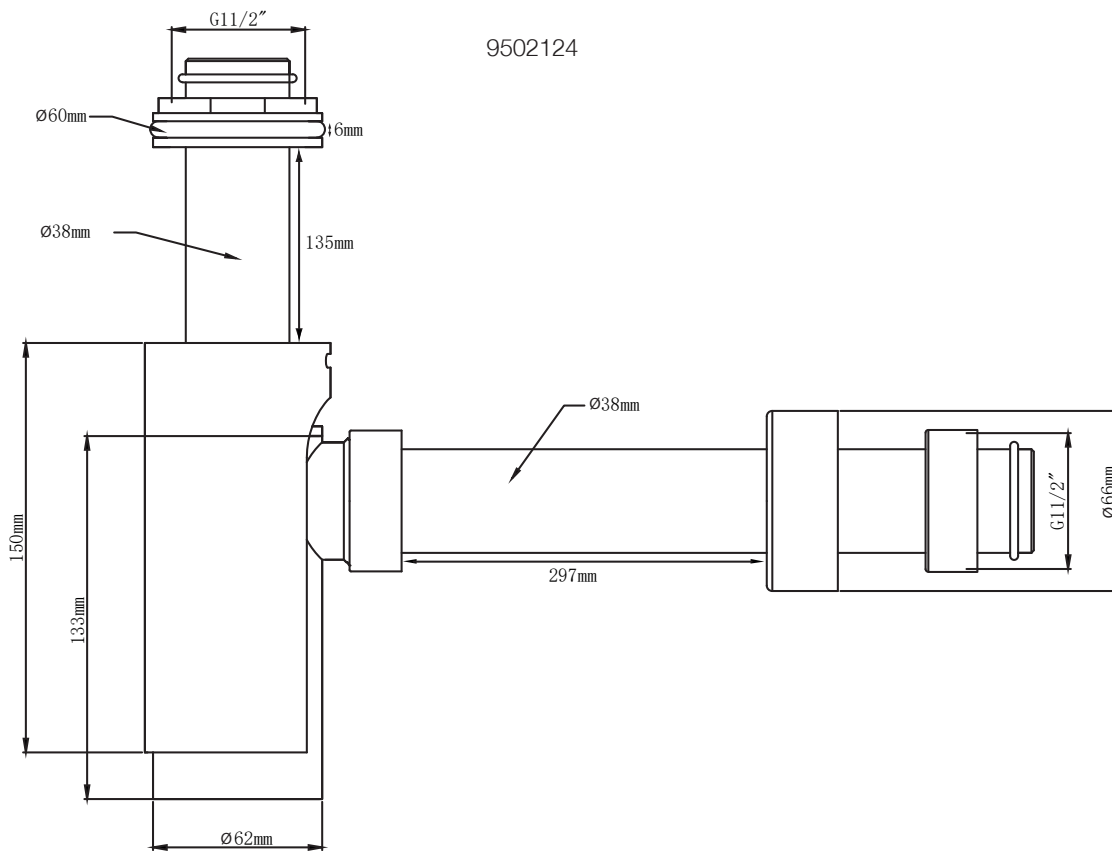

## Mizu Traps

9502124

2262549

2262679

2262546

2280015

2280449

Dimensions are nominal measurements only.