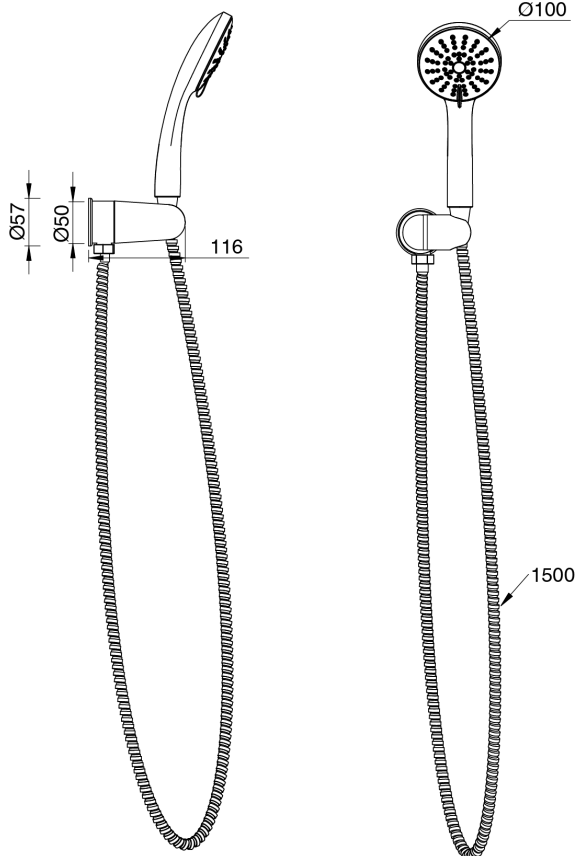

Posh

Posh Solus MK3 Handshower with Wall Bracket 3 Functions Chrome (4 Star)

SPECIFICATIONS

Recommended Use	Domestic, Commercial, Hotel
Colour	Chrome
Recommended Pressure Range	150kpa - 500kpa
Max Continuous Working Pressure	500kpa
Max Continuous Working Temperature	0 - 60°C
Suitable for Storage Tank Hot Water	Yes
Suitable for Continuous Flow Hot Water	Yes
Suitable for Gravity Feed Hot Water	No
Standard	AS/NZS 3662

WARRANTY

Warranty - Domestic Use	10 Years
Spare Parts & Labour	1 Year

Please refer to Warranty Page for full Terms and Conditions

Dimensions are nominal measurements only.

Disclaimer: Products in this specification manual must by regulation be installed by licensed and registered trade people. The manufacturer/distributor reserves the right to vary specifications or delete models from their range without prior notification. Dimensions are nominal measurements only. Dimensions and set-outs listed are correct at time of publication however the manufacturer/distributor takes no responsibility for printing errors.

Published 21/07/2022

To see the complete Posh range go to
www.reece.com.au/bathrooms