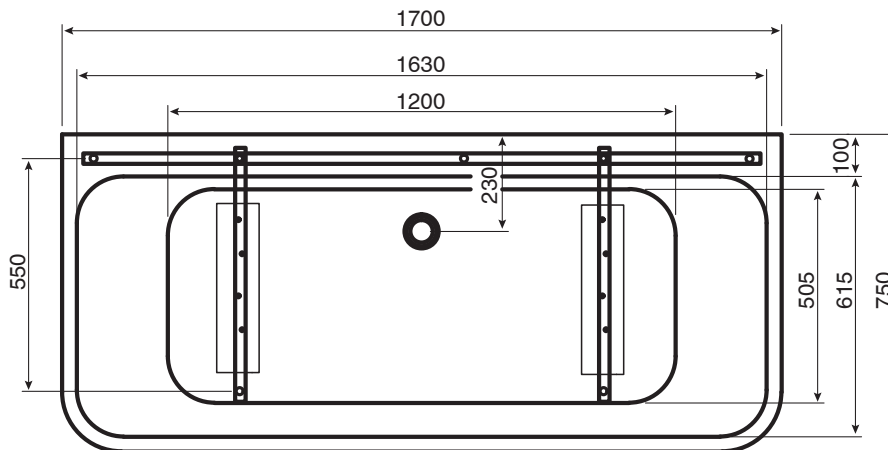

Posh Domaine Back to Wall Freestanding Bath 1700 x 750mm White

SPECIFICATIONS

Recommended Use	Domestic, Hotel & Commercial
Material	Sanitary Grade Acrylic
Colour	White
Capacity	300 Litres
Weight	48 kg
Overflow	No
Plug & Waste	Standard Installation 40mm Plug & Waste Slab or Second Floor Installation - use Plumbdinger (1409790)
Tiling Bead	No

WARRANTY

Warranty - Domestic Use	10 Years
Spare Parts & Labour	12 Months

Please refer to Warranty Page for full Terms and Conditions

Dimensions are nominal measurements only.

Disclaimer: Products in this specification manual must by regulation be installed by licensed and registered trade people. The manufacturer/distributor reserves the right to vary specifications or delete models from their range without prior notification. Dimensions are nominal measurements only. Dimensions and set-outs listed are correct at time of publication however the manufacturer/distributor takes no responsibility for printing errors.