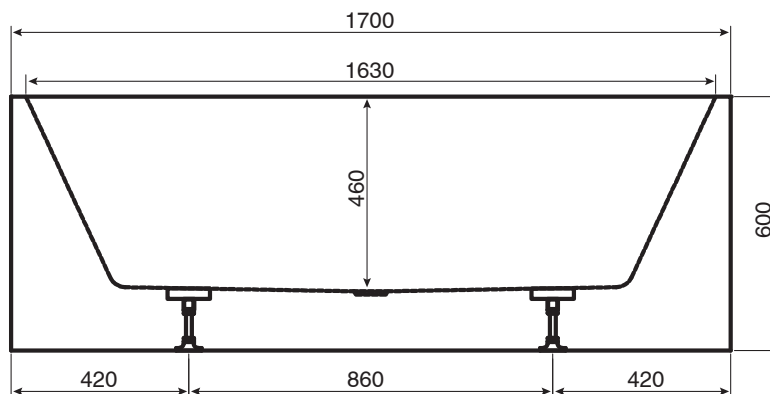

Posh Domaine Back to Wall Freestanding Bath 1700 x 750mm White

SPECIFICATIONS

Recommended Use	Domestic, Hotel & Commercial
Material	Sanitary Grade Acrylic
Colour	White
Capacity	300 Litres
Weight	48 kg
Overflow	No
Plug & Waste	Standard Installation 40mm Plug & Waste Slab or Second Floor Installation - use Plumbdinger (1409790)
Tiling Bead	No

WARRANTY

Warranty - Domestic Use	10 Years
Spare Parts & Labour	12 Months

Please refer to Warranty Page for full Terms and Conditions

Dimensions are nominal measurements only.

Disclaimer: Products in this specification manual must by regulation be installed by licensed and registered trade people. The manufacturer/distributor reserves the right to vary specifications or delete models from their range without prior notification. Dimensions are nominal measurements only. Dimensions and set-outs listed are correct at time of publication however the manufacturer/distributor takes no responsibility for printing errors.

Published 23/10/2017