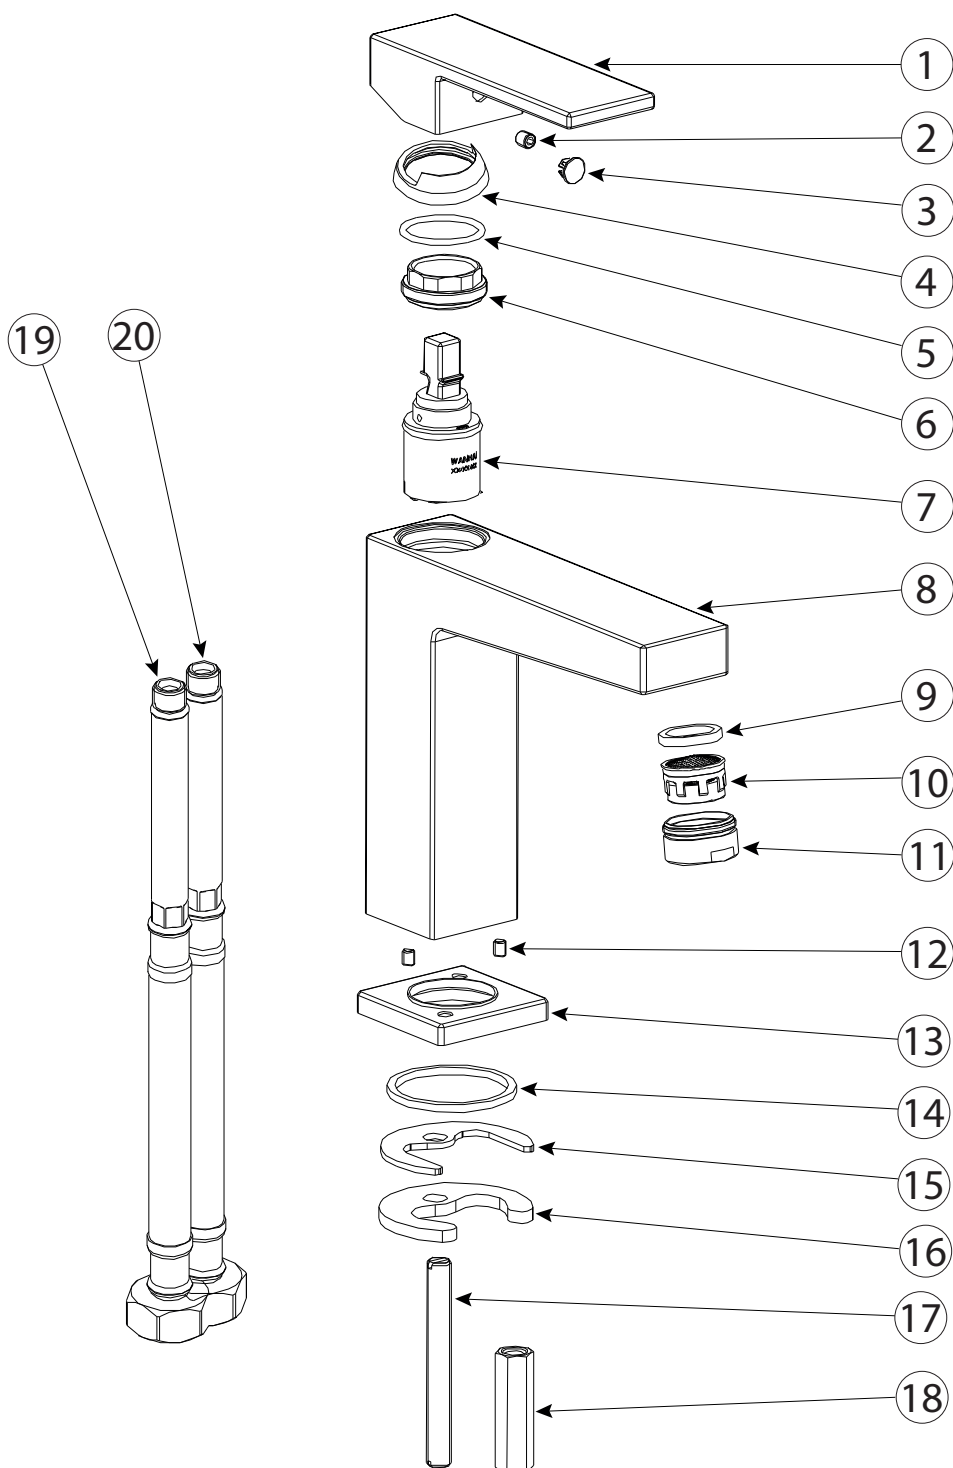

m i z u

Mizu Bloc MK2 Basin Mixer Chrome (4*)

Number	Part
1-3	Handle Complete
4	Cartridge Dome
5	O-Ring
6	Cartridge Locknut
7	Cartridge
8	Mixer Body

9-11	Aerator Complete
12	Grub Screw
13	Dress Ring
14-18	Fixing Kit
19	Flexible Hose (Hot)
20	Flexible Hose (Cold)