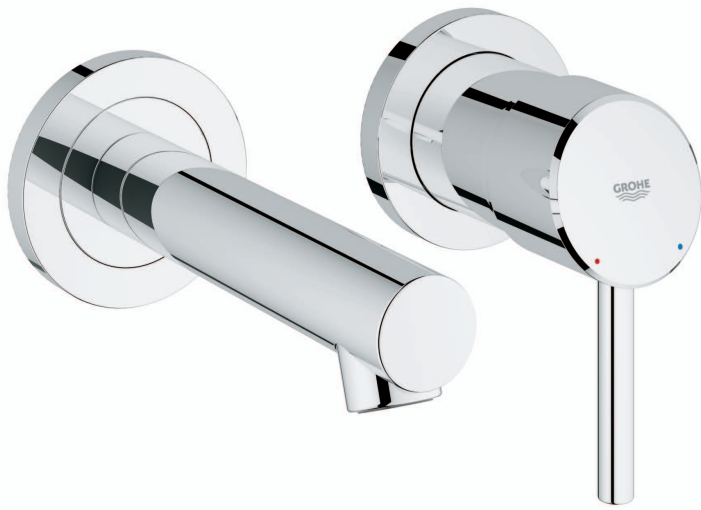

CONCETTO
WALL BASIN MIXER TRIMSET
MODEL #19575001

Pure Freude
an Wasser

Product Specifications

Product Description:

Two-Hole Basin Mixer Trimset

S-Size
Wall Mounted
Concealed Inwall Body for final installation 32 63 5000
Without Concealed Body

Metal Escutcheon
Metal lever

GROHE StarLight® chrome finish
GROHE AquaGuide Adjustable Mousseur (Aerator)
Center distance 110 mm
Projection 147 mm

Installation instructions

Installation instructions

Installation Instructions

Shut off hot and cold water supply.

- I. Install escutcheon and lever, see Figs. [3], [4] and [5].
 1. Attach cap (A), see Fig. [3].
 2. Grease seal (B1) and push on escutcheon (B), see Fig. [4].
 3. Attach insulating insert (C) and secure with screw (D), see Fig. [5].
 4. Attach lever (E), screw in set screw (F) using an 3mm allen key and insert plug (G), see Fig. [5].
- If the escutcheon will not slide far enough onto the cap, you must additionally install an extension (see replacement parts fold-out page I, Prod. no.: 46 627 = 25mm).
- II. Install spout, see Figs. [6] and [7].

1. Determine dimension "Y" from the leading edge of built-in fitting housing to face of tiles, see Fig. [6].

2. Cut connection nipple (H) so that the installation dimension is "Y" + 22mm.

3. Using an 12mm allen key, screw connection nipple (H) into the built-in fitting housing until the installation dimension is 10mm. Tighten spout (I) from below using an 2,5mm allen key, see Fig. [7].