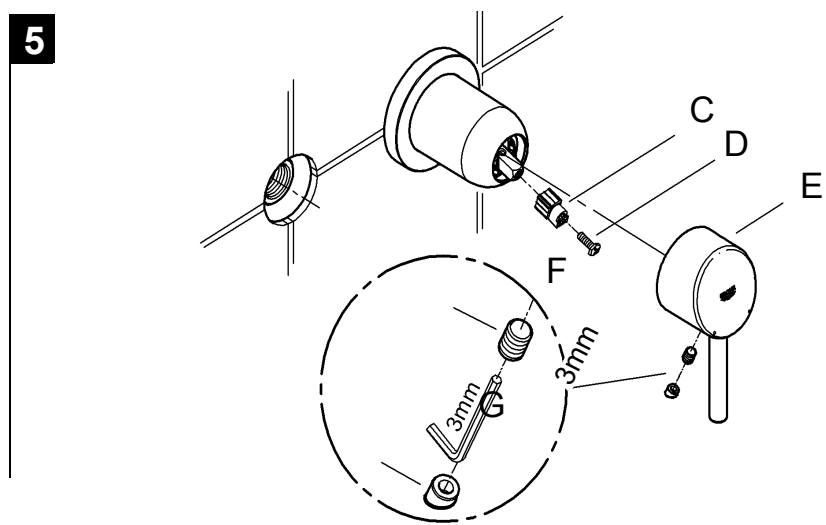

CONCETTO
WALL BASIN MIXER TRIMSET
MODEL #19575001

Pure Freude
an Wasser

Product Specifications

Product Description:

Two-Hole Basin Mixer Trimset

S-Size
Wall Mounted
Concealed Inwall Body for final installation 32 63 5000
Without Concealed Body

Metal Escutcheon
Metal lever

GROHE StarLight® chrome finish
GROHE AquaGuide Adjustable Mousseur (Aerator)
Center distance 110 mm
Projection 147 mm

Installation instructions

Installation instructions

Installation Instructions

Shut off hot and cold water supply.

- I. Install escutcheon and lever, see Figs. [3], [4] and [5].
 1. Attach cap (A), see Fig. [3].
 2. Grease seal (B1) and push on escutcheon (B), see Fig. [4].
 3. Attach insulating insert (C) and secure with screw (D), see Fig. [5].
 4. Attach lever (E), screw in set screw (F) using an 3mm allen key and insert plug (G), see Fig. [5].
- If the escutcheon will not slide far enough onto the cap, you must additionally install an extension (see replacement parts fold-out page I, Prod. no.: 46 627 = 25mm).
- II. Install spout, see Figs. [6] and [7].

1. Determine dimension "Y" from the leading edge of built-in fitting housing to face of tiles, see Fig. [6].

2. Cut connection nipple (H) so that the installation dimension is "Y" + 22mm.

3. Using an 12mm allen key, screw connection nipple (H) into the built-in fitting housing until the installation dimension is 10mm. Tighten spout (I) from below using an 2,5mm allen key, see Fig. [7].