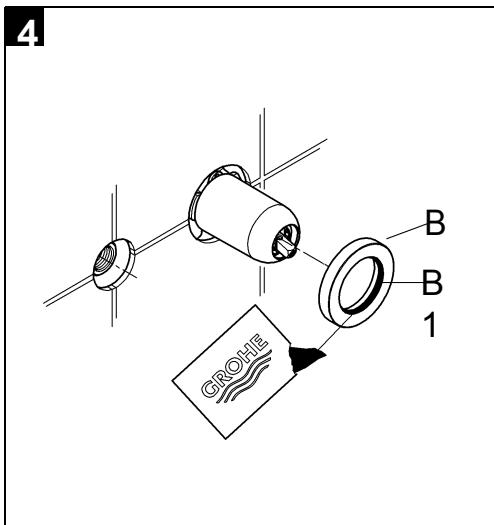

CONCETTO
WALL BASIN MIXER TRIMSET
MODEL #19575001

Pure Freude
an Wasser

Product Specifications

Product Description:

Two-Hole Basin Mixer Trimset

S-Size
Wall Mounted
Concealed Inwall Body for final installation 32 63 5000
Without Concealed Body

Metal Escutcheon
Metal lever

GROHE StarLight® chrome finish
GROHE AquaGuide Adjustable Mousseur (Aerator)
Center distance 110 mm
Projection 147 mm

Installation instructions

Installation instructions

Installation Instructions

Shut off hot and cold water supply.

- I. Install escutcheon and lever, see Figs. [3], [4] and [5].
 1. Attach cap (A), see Fig. [3].
 2. Grease seal (B1) and push on escutcheon (B), see Fig. [4].
 3. Attach insulating insert (C) and secure with screw (D), see Fig. [5].
 4. Attach lever (E), screw in set screw (F) using an 3mm allen key and insert plug (G), see Fig. [5].
- If the escutcheon will not slide far enough onto the cap, you must additionally install an extension (see replacement parts fold-out page I, Prod. no.: 46 627 = 25mm).
- II. Install spout, see Figs. [6] and [7].

1. Determine dimension "Y" from the leading edge of built-in fitting housing to face of tiles, see Fig. [6].

2. Cut connection nipple (H) so that the installation dimension is "Y" + 22mm.

3. Using an 12mm allen key, screw connection nipple (H) into the built-in fitting housing until the installation dimension is 10mm. Tighten spout (I) from below using an 2,5mm allen key, see Fig. [7].