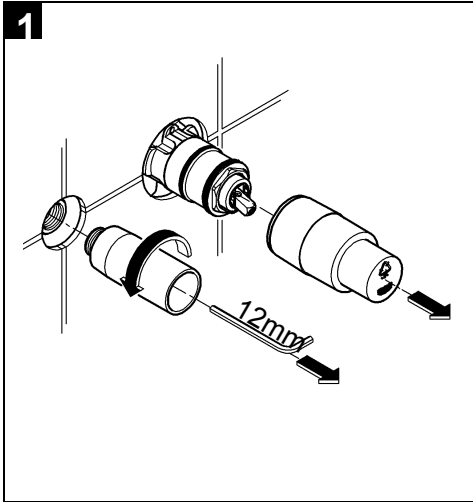

CONCETTO
WALL BASIN MIXER TRIMSET
MODEL #19575001

Pure Freude
an Wasser

Product Specifications

Product Description:

Two-Hole Basin Mixer Trimset

S-Size
Wall Mounted
Concealed Inwall Body for final installation 32 63 5000
Without Concealed Body

Metal Escutcheon
Metal lever

GROHE StarLight® chrome finish
GROHE AquaGuide Adjustable Mousseur (Aerator)
Center distance 110 mm
Projection 147 mm

Installation instructions

Installation instructions

Installation Instructions

Shut off hot and cold water supply.

- I. Install escutcheon and lever, see Figs. [3], [4] and [5].
 1. Attach cap (A), see Fig. [3].
 2. Grease seal (B1) and push on escutcheon (B), see Fig. [4].
 3. Attach insulating insert (C) and secure with screw (D), see Fig. [5].
 4. Attach lever (E), screw in set screw (F) using an 3mm allen key and insert plug (G), see Fig. [5].
- If the escutcheon will not slide far enough onto the cap, you must additionally install an extension (see replacement parts fold-out page I, Prod. no.: 46 627 = 25mm).
- II. Install spout, see Figs. [6] and [7].

1. Determine dimension "Y" from the leading edge of built-in fitting housing to face of tiles, see Fig. [6].

2. Cut connection nipple (H) so that the installation dimension is "Y" + 22mm.

3. Using an 12mm allen key, screw connection nipple (H) into the built-in fitting housing until the installation dimension is 10mm. Tighten spout (I) from below using an 2,5mm allen key, see Fig. [7].