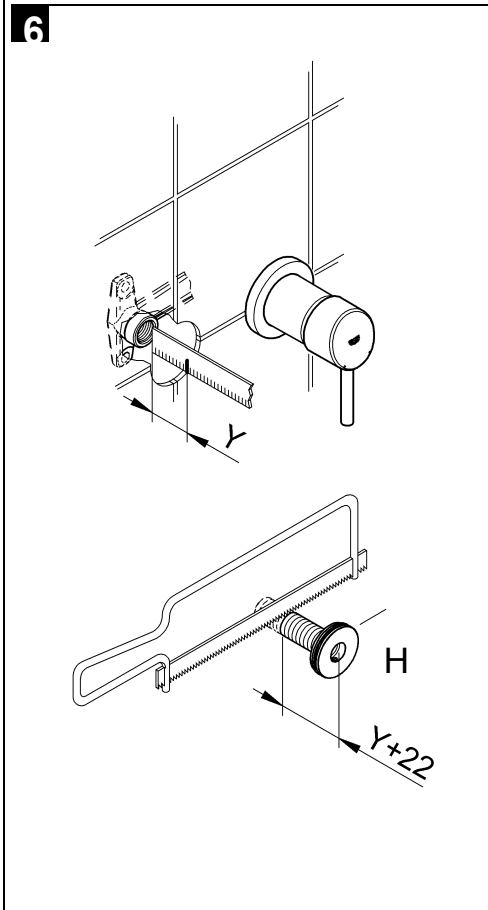

CONCETTO
WALL BASIN MIXER TRIMSET
MODEL #19575001

Pure Freude
an Wasser

Product Specifications

Product Description:

Two-Hole Basin Mixer Trimset

S-Size
Wall Mounted
Concealed Inwall Body for final installation 32 63 5000
Without Concealed Body

Metal Escutcheon
Metal lever

GROHE StarLight® chrome finish
GROHE AquaGuide Adjustable Mousseur (Aerator)
Center distance 110 mm
Projection 147 mm

Installation instructions

Installation instructions

Installation Instructions

Shut off hot and cold water supply.

- I. Install escutcheon and lever, see Figs. [3], [4] and [5].
 1. Attach cap (A), see Fig. [3].
 2. Grease seal (B1) and push on escutcheon (B), see Fig. [4].
 3. Attach insulating insert (C) and secure with screw (D), see Fig. [5].
 4. Attach lever (E), screw in set screw (F) using an 3mm allen key and insert plug (G), see Fig. [5].
- If the escutcheon will not slide far enough onto the cap, you must additionally install an extension (see replacement parts fold-out page I, Prod. no.: 46 627 = 25mm).
- II. Install spout, see Figs. [6] and [7].

1. Determine dimension "Y" from the leading edge of built-in fitting housing to face of tiles, see Fig. [6].

2. Cut connection nipple (H) so that the installation dimension is "Y" + 22mm.

3. Using an 12mm allen key, screw connection nipple (H) into the built-in fitting housing until the installation dimension is 10mm. Tighten spout (I) from below using an 2,5mm allen key, see Fig. [7].