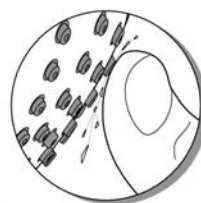

1. Determine dimension "Y" from the leading edge of built-in fitting housing to face of tiles, see Fig. [6].

2. Cut connection nipple (H) so that the installation dimension is "Y" + 22mm.

3. Using an 12mm allen key, screw connection nipple (H) into the built-in fitting housing until the installation dimension is 10mm. Tighten spout (I) from below using an 2,5mm allen key, see Fig. [7].

Pure Freude
an Wasser

Spare Parts

Pos.-nr.	Product Description	Order-nr.	Units per package
1	Lever	46756000	1
2	Mousseur	48072000	1
3	Extension - optional extra	46627000	1

48166000

SpeedClean

Pure Freude
an Wasser