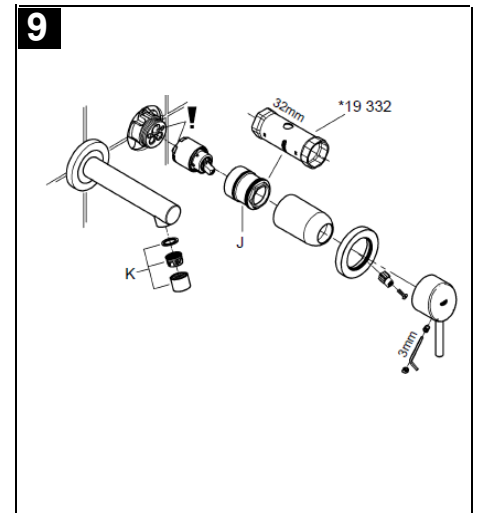

CONCETTO
WALL BASIN MIXER TRIMSET
MODEL #19575001

Pure Freude
an Wasser

Product Specifications

Product Description:

Two-Hole Basin Mixer Trimset

S-Size
Wall Mounted
Concealed Inwall Body for final installation 32 63 5000
Without Concealed Body

Metal Escutcheon
Metal lever

GROHE StarLight® chrome finish
GROHE AquaGuide Adjustable Mousseur (Aerator)
Center distance 110 mm
Projection 147 mm

Installation instructions

Installation instructions

Installation Instructions

Shut off hot and cold water supply.

- I. Install escutcheon and lever, see Figs. [3], [4] and [5].
 1. Attach cap (A), see Fig. [3].
 2. Grease seal (B1) and push on escutcheon (B), see Fig. [4].
 3. Attach insulating insert (C) and secure with screw (D), see Fig. [5].
 4. Attach lever (E), screw in set screw (F) using an 3mm allen key and insert plug (G), see Fig. [5].
- If the escutcheon will not slide far enough onto the cap, you must additionally install an extension (see replacement parts fold-out page I, Prod. no.: 46 627 = 25mm).
- II. Install spout, see Figs. [6] and [7].

1. Determine dimension "Y" from the leading edge of built-in fitting housing to face of tiles, see Fig. [6].

2. Cut connection nipple (H) so that the installation dimension is "Y" + 22mm.

3. Using an 12mm allen key, screw connection nipple (H) into the built-in fitting housing until the installation dimension is 10mm. Tighten spout (I) from below using an 2,5mm allen key, see Fig. [7].