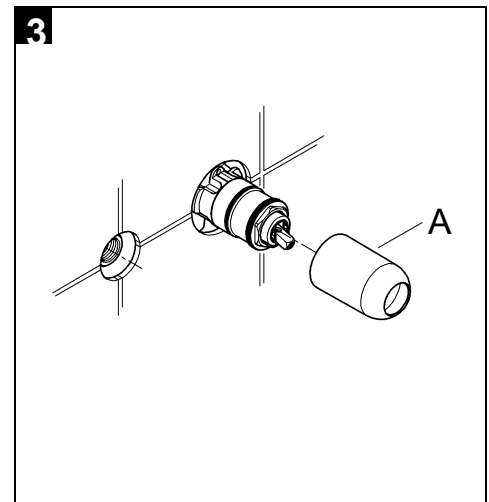

CONCETTO
WALL BASIN MIXER TRIMSET
MODEL #19575001

Pure Freude
an Wasser

Product Specifications

Product Description:

Two-Hole Basin Mixer Trimset

S-Size
Wall Mounted
Concealed Inwall Body for final installation 32 63 5000
Without Concealed Body

Metal Escutcheon
Metal lever

GROHE StarLight® chrome finish
GROHE AquaGuide Adjustable Mousseur (Aerator)
Center distance 110 mm
Projection 147 mm

Installation instructions

Installation instructions

Installation Instructions

1. Determine dimension "Y" from the leading edge of built-in fitting housing to face of tiles, see Fig. [6].

2. Cut connection nipple (H) so that the installation dimension is "Y" + 22mm.

3. Using an 12mm allen key, screw connection nipple (H) into the built-in fitting housing until the installation dimension is 10mm. Tighten spout (I) from below using an 2,5mm allen key, see Fig. [7].