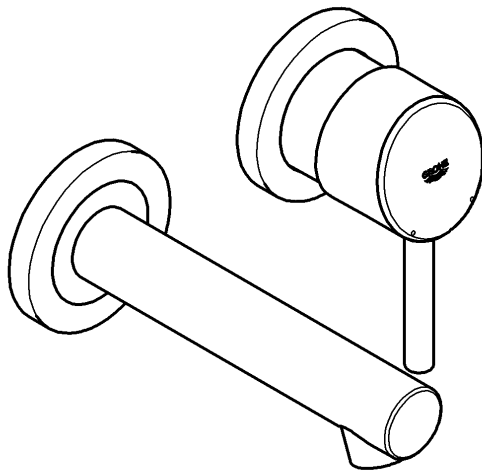

Shut off hot and cold water supply.

- I. Install escutcheon and lever, see Figs. [3], [4] and [5].
 1. Attach cap (A), see Fig. [3].
 2. Grease seal (B1) and push on escutcheon (B), see Fig. [4].
 3. Attach insulating insert (C) and secure with screw (D), see Fig. [5].
 4. Attach lever (E), screw in set screw (F) using an 3mm allen key and insert plug (G), see Fig. [5].
- If the escutcheon will not slide far enough onto the cap, you must additionally install an extension (see replacement parts fold-out page I, Prod. no.: 46 627 = 25mm).
- II. Install spout, see Figs. [6] and [7].

1. Determine dimension "Y" from the leading edge of built-in fitting housing to face of tiles, see Fig. [6].

2. Cut connection nipple (H) so that the installation dimension is "Y" + 22mm.

3. Using an 12mm allen key, screw connection nipple (H) into the built-in fitting housing until the installation dimension is 10mm. Tighten spout (I) from below using an 2,5mm allen key, see Fig. [7].

Open cold and hot water supply and check connections for leakage!

Care

For directions on the care of this fitting, please refer to the accompanying care instructions.

CONCETTO
WALL BASIN MIXER TRIMSET
MODEL #19575001

Pure Freude
an Wasser

Spare Parts

Pos.-nr.	Product Description	Order-nr.	Units per package
1	Lever	46756000	1
2	Mousseur	48072000	1
3	Extension - optional extra	46627000	1

48166000

SpeedClean

Pure Freude
an Wasser