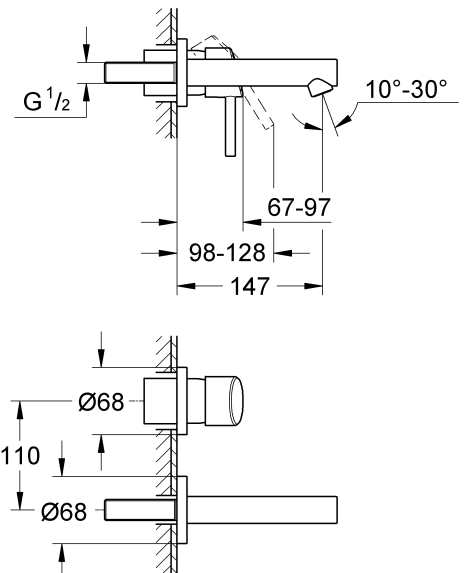

CONCETTO
WALL BASIN MIXER TRIMSET
MODEL #19575001

Pure Freude
an Wasser

Product Specifications

Product Description:

Two-Hole Basin Mixer Trimset

S-Size
Wall Mounted
Concealed Inwall Body for final installation 32 63 5000
Without Concealed Body

Metal Escutcheon
Metal lever

GROHE StarLight® chrome finish
GROHE AquaGuide Adjustable Mousseur (Aerator)
Center distance 110 mm
Projection 147 mm

Installation instructions

Installation instructions

Installation Instructions

Flush piping system prior and after installation of fitting thoroughly!

This product must be installed in conformance with local codes e.g. AS/NZS 3500 series of standard!

Installation and connection, see Figs [1] to [9]. Refer to the dimensional drawing above. For installation with 32 635 000 concealed in-wall body. **PLEASE NOTE** – Face of noggins need to be positioned a minimum of 43mm & a maximum of 73mm from where the finished wall surface will end up.

1. Determine dimension "Y" from the leading edge of built-in fitting housing to face of tiles, see Fig. [6].

2. Cut connection nipple (H) so that the installation dimension is "Y" + 22mm.

3. Using an 12mm allen key, screw connection nipple (H) into the built-in fitting housing until the installation dimension is 10mm. Tighten spout (I) from below using an 2,5mm allen key, see Fig. [7].