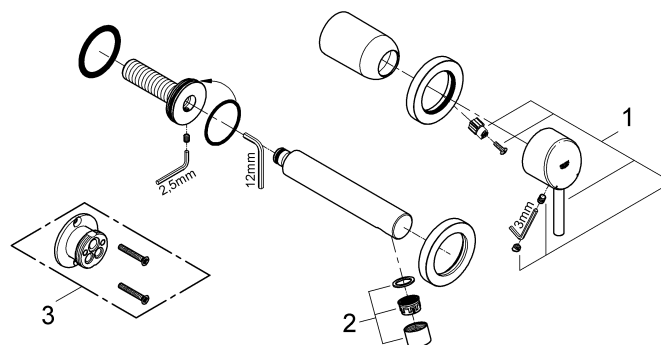

CONCETTO
WALL BASIN MIXER TRIMSET
MODEL #19575001

Pure Freude
an Wasser

Spare Parts

Pos.-nr.	Product Description	Order-nr.	Units per package
1	Lever	46756000	1
2	Mousseur	48072000	1
3	Extension - optional extra	46627000	1