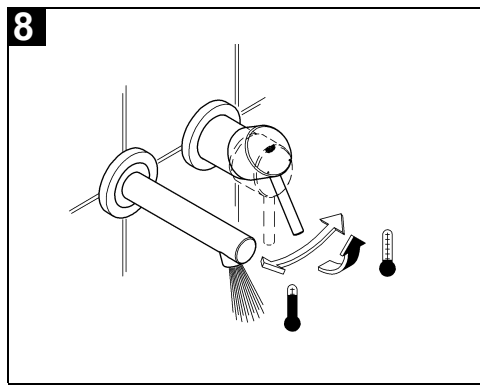

Metal Escutcheon
Metal lever

GROHE StarLight® chrome finish
GROHE AquaGuide Adjustable Mousseur (Aerator)
Center distance 110 mm
Projection 147 mm

Installation instructions

Installation instructions

Installation Instructions

Flush piping system prior and after installation of fitting thoroughly!

This product must be installed in conformance with local codes e.g. AS/NZS 3500 series of standard!

Installation and connection, see Figs [1] to [9]. Refer to the dimensional drawing above. For installation with 32 635 000 concealed in-wall body. **PLEASE NOTE** – Face of noggins need to be positioned a minimum of 43mm & a maximum of 73mm from where the finished wall surface will end up.

Shut off hot and cold water supply.

- I. Install escutcheon and lever, see Figs. [3], [4] and [5].
 1. Attach cap (A), see Fig. [3].
 2. Grease seal (B1) and push on escutcheon (B), see Fig. [4].
 3. Attach insulating insert (C) and secure with screw (D), see Fig. [5].
 4. Attach lever (E), screw in set screw (F) using an 3mm allen key and insert plug (G), see Fig. [5].
- If the escutcheon will not slide far enough onto the cap, you must additionally install an extension (see replacement parts fold-out page I, Prod. no.: 46 627 = 25mm).
- II. Install spout, see Figs. [6] and [7].

1. Determine dimension "Y" from the leading edge of built-in fitting housing to face of tiles, see Fig. [6].

2. Cut connection nipple (H) so that the installation dimension is "Y" + 22mm.

3. Using an 12mm allen key, screw connection nipple (H) into the built-in fitting housing until the installation dimension is 10mm. Tighten spout (I) from below using an 2,5mm allen key, see Fig. [7].