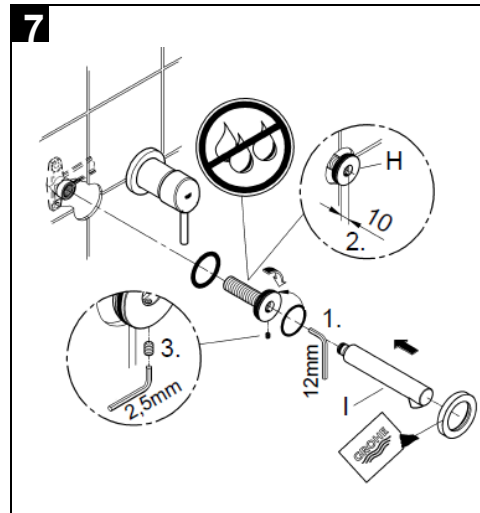

Metal Escutcheon
Metal lever

GROHE StarLight® chrome finish
GROHE AquaGuide Adjustable Mousseur (Aerator)
Center distance 110 mm
Projection 147 mm

Installation instructions

Installation instructions

Installation Instructions

Flush piping system prior and after installation of fitting thoroughly!

This product must be installed in conformance with local codes e.g. AS/NZS 3500 series of standard!

Installation and connection, see Figs [1] to [9]. Refer to the dimensional drawing above. For installation with 32 635 000 concealed in-wall body. **PLEASE NOTE** – Face of noggins need to be positioned a minimum of 43mm & a maximum of 73mm from where the finished wall surface will end up.

Shut off hot and cold water supply.

- I. Install escutcheon and lever, see Figs. [3], [4] and [5].
 1. Attach cap (A), see Fig. [3].
 2. Grease seal (B1) and push on escutcheon (B), see Fig. [4].
 3. Attach insulating insert (C) and secure with screw (D), see Fig. [5].
 4. Attach lever (E), screw in set screw (F) using an 3mm allen key and insert plug (G), see Fig. [5].
- If the escutcheon will not slide far enough onto the cap, you must additionally install an extension (see replacement parts fold-out page I, Prod. no.: 46 627 = 25mm).
- II. Install spout, see Figs. [6] and [7].

1. Determine dimension "Y" from the leading edge of built-in fitting housing to face of tiles, see Fig. [6].

2. Cut connection nipple (H) so that the installation dimension is "Y" + 22mm.

3. Using an 12mm allen key, screw connection nipple (H) into the built-in fitting housing until the installation dimension is 10mm. Tighten spout (I) from below using an 2,5mm allen key, see Fig. [7].