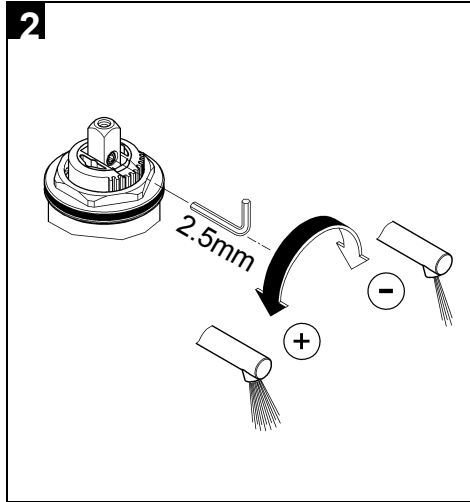

CONCETTO
WALL BASIN MIXER TRIMSET
MODEL #19575001

Pure Freude
an Wasser

Product Specifications

Product Description:

Two-Hole Basin Mixer Trimset

S-Size
Wall Mounted
Concealed Inwall Body for final installation 32 63 5000
Without Concealed Body

Metal Escutcheon
Metal lever

GROHE StarLight® chrome finish
GROHE AquaGuide Adjustable Mousseur (Aerator)
Center distance 110 mm
Projection 147 mm

Installation instructions

Installation instructions

Installation Instructions

Shut off hot and cold water supply.

- I. Install escutcheon and lever, see Figs. [3], [4] and [5].
 1. Attach cap (A), see Fig. [3].
 2. Grease seal (B1) and push on escutcheon (B), see Fig. [4].
 3. Attach insulating insert (C) and secure with screw (D), see Fig. [5].
 4. Attach lever (E), screw in set screw (F) using an 3mm allen key and insert plug (G), see Fig. [5].
- If the escutcheon will not slide far enough onto the cap, you must additionally install an extension (see replacement parts fold-out page I, Prod. no.: 46 627 = 25mm).
- II. Install spout, see Figs. [6] and [7].

1. Determine dimension "Y" from the leading edge of built-in fitting housing to face of tiles, see Fig. [6].

2. Cut connection nipple (H) so that the installation dimension is "Y" + 22mm.

3. Using an 12mm allen key, screw connection nipple (H) into the built-in fitting housing until the installation dimension is 10mm. Tighten spout (I) from below using an 2,5mm allen key, see Fig. [7].