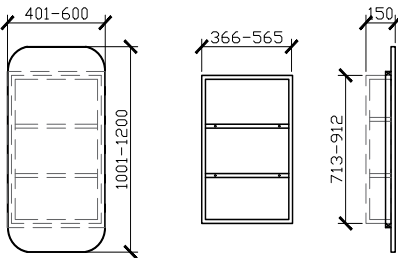

CUSTOM SIZES	OVLSHVR600-800	OVLSHVR801-1000	OVLSHVR1001-1200	OVLSHVR1400-1799	OVLSHVR1801-2000
Width (mm)	300-400	350-400	401-600	400-449	451-600
Depth (mm)	150	150	150	150	150
Height (mm)	600-800	801-1000	1001-1200	1400-1799	1801-2000
Adjustable shelves	2	2	2-3	3-4	4

Published 17/05/2021

Ballerina Recessed Shaving Cabinet

325W X 150D X 800H

STANDARD SIZES

SIDE VIEW for all sizes

380W X 150D X 900H

500W X 150D X 1000H

450W X 150D X 1800H

Ballerina Recessed Shaving Cabinet

CUSTOM SIZES

300-400W X 150D X 600-800H

350-400W X 150D X 801-1000H

401-600W X 150D X 1001-1200H

SIDE VIEW for all sizes

20MM LIP THAT ALLOWS THE TILER TO TILE THE BATHROOM AND THE SHAVING CABINET THEN CAN BE SLOTTED IN, COVERING THE EDGES.

Ballerina Recessed Shaving Cabinet

CUSTOM SIZES

400-449W X 150D X 1400-1799H

451-600W X 150D X 1801-2000H