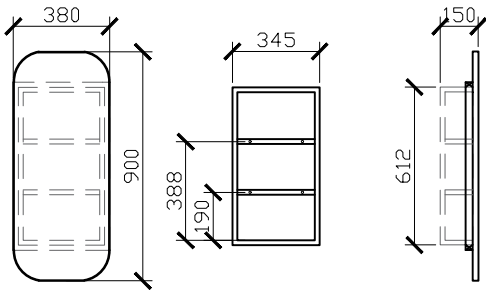

To see the complete Issy range go to www.reece.com.au/bathrooms

STANDARD SIZES	OVLSHVR800	OVLSHVR900	OVLSHVR1000	OVLSHVR1800
Width (mm)	325	380	500	450
Depth (mm)	150	150	150	150
Height (mm)	800	900	1000	1800
Adjustable shelves	2	2	2	4

CUSTOM SIZES	OVLSHVR600-800	OVLSHVR801-1000	OVLSHVR1001-1200	OVLSHVR1400-1799	OVLSHVR1801-2000
Width (mm)	300-400	350-400	401-600	400-449	451-600
Depth (mm)	150	150	150	150	150
Height (mm)	600-800	801-1000	1001-1200	1400-1799	1801-2000
Adjustable shelves	2	2	2-3	3-4	4

Published 17/05/2021

Ballerina Recessed Shaving Cabinet

325W X 150D X 800H

STANDARD SIZES

SIDE VIEW for all sizes

380W X 150D X 900H

500W X 150D X 1000H

450W X 150D X 1800H

Ballerina Recessed Shaving Cabinet

CUSTOM SIZES

300-400W X 150D X 600-800H

350-400W X 150D X 801-1000H

401-600W X 150D X 1001-1200H

SIDE VIEW for all sizes

20MM LIP THAT ALLOWS THE TILER TO TILE THE BATHROOM AND THE SHAVING CABINET THEN CAN BE SLOTTED IN, COVERING THE EDGES.