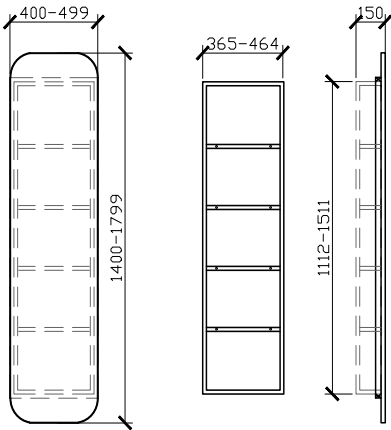

CUSTOM SIZES	OVLSHVR600-800	OVLSHVR801-1000	OVLSHVR1001-1200	OVLSHVR1400-1799	OVLSHVR1801-2000
Width (mm)	300-400	350-400	401-600	400-449	451-600
Depth (mm)	150	150	150	150	150
Height (mm)	600-800	801-1000	1001-1200	1400-1799	1801-2000
Adjustable shelves	2	2	2-3	3-4	4

Published 17/05/2021

Ballerina Recessed Shaving Cabinet

325W X 150D X 800H

STANDARD SIZES

SIDE VIEW for all sizes

380W X 150D X 900H

500W X 150D X 1000H

450W X 150D X 1800H

Ballerina Recessed Shaving Cabinet

CUSTOM SIZES

300-400W X 150D X 600-800H

350-400W X 150D X 801-1000H

401-600W X 150D X 1001-1200H

SIDE VIEW for all sizes

20MM LIP THAT ALLOWS THE TILER TO TILE THE BATHROOM AND THE SHAVING CABINET THEN CAN BE SLOTTED IN, COVERING THE EDGES.

Ballerina Recessed Shaving Cabinet

CUSTOM SIZES

400-449W X 150D X 1400-1799H

451-600W X 150D X 1801-2000H