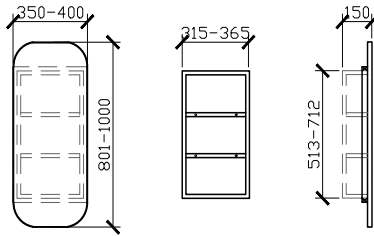

To see the complete Issy range go to www.reece.com.au/bathrooms

STANDARD SIZES	OVLSHVR800	OVLSHVR900	OVLSHVR1000	OVLSHVR1800
Width (mm)	325	380	500	450
Depth (mm)	150	150	150	150
Height (mm)	800	900	1000	1800
Adjustable shelves	2	2	2	4

CUSTOM SIZES	OVLSHVR600-800	OVLSHVR801-1000	OVLSHVR1001-1200	OVLSHVR1400-1799	OVLSHVR1801-2000
Width (mm)	300-400	350-400	401-600	400-449	451-600
Depth (mm)	150	150	150	150	150
Height (mm)	600-800	801-1000	1001-1200	1400-1799	1801-2000
Adjustable shelves	2	2	2-3	3-4	4

Published 17/05/2021

Ballerina Recessed Shaving Cabinet

325W X 150D X 800H

STANDARD SIZES

SIDE VIEW for all sizes

380W X 150D X 900H

500W X 150D X 1000H

450W X 150D X 1800H

Ballerina Recessed Shaving Cabinet

CUSTOM SIZES

300-400W X 150D X 600-800H

350-400W X 150D X 801-1000H

401-600W X 150D X 1001-1200H

SIDE VIEW for all sizes

20MM LIP THAT ALLOWS THE TILER TO TILE THE BATHROOM AND THE SHAVING CABINET THEN CAN BE SLOTTED IN, COVERING THE EDGES.