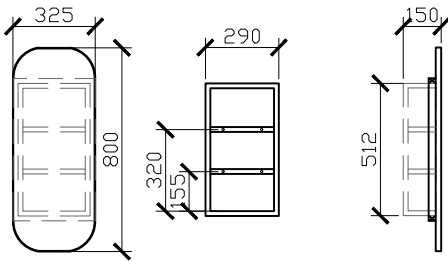

CUSTOM SIZES	OVLSHVR600-800	OVLSHVR801-1000	OVLSHVR1001-1200	OVLSHVR1400-1799	OVLSHVR1801-2000
Width (mm)	300-400	350-400	401-600	400-449	451-600
Depth (mm)	150	150	150	150	150
Height (mm)	600-800	801-1000	1001-1200	1400-1799	1801-2000
Adjustable shelves	2	2	2-3	3-4	4

Disclaimer: Products in this specification manual must by regulation be installed by licensed and registered trade people. The manufacturer/distributor reserves the right to vary specifications or delete models from their range without prior notification. Dimensions are nominal measurements only. Dimensions and set-outs listed are correct at time of publication however the manufacturer/distributor takes no responsibility for printing errors.

Published 17/05/2021

Ballerina Recessed Shaving Cabinet

325W X 150D X 800H

STANDARD SIZES

SIDE VIEW for all sizes

380W X 150D X 900H

500W X 150D X 1000H

450W X 150D X 1800H

Ballerina Recessed Shaving Cabinet

CUSTOM SIZES

300-400W X 150D X 600-800H

350-400W X 150D X 801-1000H

401-600W X 150D X 1001-1200H

SIDE VIEW for all sizes

20MM LIP THAT ALLOWS THE TILER TO TILE THE BATHROOM AND THE SHAVING CABINET THEN CAN BE SLOTTED IN, COVERING THE EDGES.