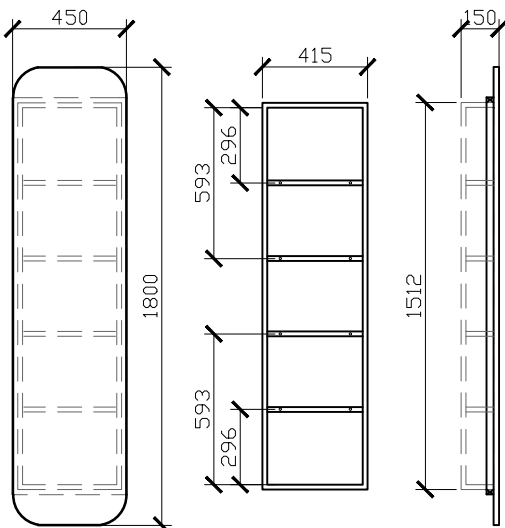

To see the complete Issy range go to www.reece.com.au/bathrooms

STANDARD SIZES	OVLSHVR800	OVLSHVR900	OVLSHVR1000	OVLSHVR1800
Width (mm)	325	380	500	450
Depth (mm)	150	150	150	150
Height (mm)	800	900	1000	1800
Adjustable shelves	2	2	2	4

CUSTOM SIZES	OVLSHVR600-800	OVLSHVR801-1000	OVLSHVR1001-1200	OVLSHVR1400-1799	OVLSHVR1801-2000
Width (mm)	300-400	350-400	401-600	400-449	451-600
Depth (mm)	150	150	150	150	150
Height (mm)	600-800	801-1000	1001-1200	1400-1799	1801-2000
Adjustable shelves	2	2	2-3	3-4	4

Published 17/05/2021

Ballerina Recessed Shaving Cabinet

325W X 150D X 800H

STANDARD SIZES

SIDE VIEW for all sizes

380W X 150D X 900H

500W X 150D X 1000H

450W X 150D X 1800H

Ballerina Recessed Shaving Cabinet

CUSTOM SIZES

300-400W X 150D X 600-800H

350-400W X 150D X 801-1000H

401-600W X 150D X 1001-1200H

SIDE VIEW for all sizes

20MM LIP THAT ALLOWS THE TILER TO TILE THE BATHROOM AND THE SHAVING CABINET THEN CAN BE SLOTTED IN, COVERING THE EDGES.