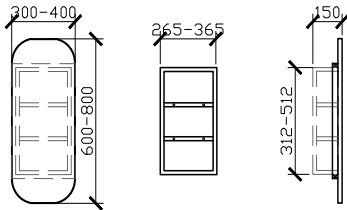

To see the complete Issy range go to www.reece.com.au/bathrooms

STANDARD SIZES	OVLSHVR800	OVLSHVR900	OVLSHVR1000	OVLSHVR1800
Width (mm)	325	380	500	450
Depth (mm)	150	150	150	150
Height (mm)	800	900	1000	1800
Adjustable shelves	2	2	2	4

CUSTOM SIZES	OVLSHVR600-800	OVLSHVR801-1000	OVLSHVR1001-1200	OVLSHVR1400-1799	OVLSHVR1801-2000
Width (mm)	300-400	350-400	401-600	400-449	451-600
Depth (mm)	150	150	150	150	150
Height (mm)	600-800	801-1000	1001-1200	1400-1799	1801-2000
Adjustable shelves	2	2	2-3	3-4	4

Published 17/05/2021

Ballerina Recessed Shaving Cabinet

325W X 150D X 800H

STANDARD SIZES

SIDE VIEW for all sizes

380W X 150D X 900H

500W X 150D X 1000H

450W X 150D X 1800H

Ballerina Recessed Shaving Cabinet

CUSTOM SIZES

300-400W X 150D X 600-800H

350-400W X 150D X 801-1000H

401-600W X 150D X 1001-1200H

SIDE VIEW for all sizes

20MM LIP THAT ALLOWS THE TILER TO TILE THE BATHROOM AND THE SHAVING CABINET THEN CAN BE SLOTTED IN, COVERING THE EDGES.