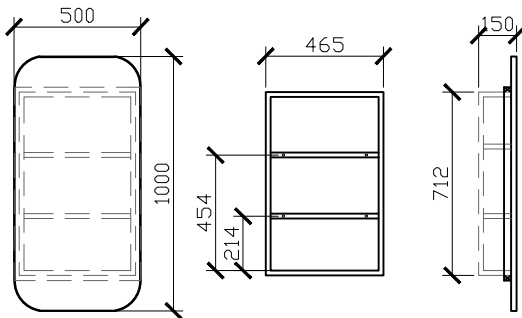

To see the complete Issy range go to www.reece.com.au/bathrooms

STANDARD SIZES	OVLSHVR800	OVLSHVR900	OVLSHVR1000	OVLSHVR1800
Width (mm)	325	380	500	450
Depth (mm)	150	150	150	150
Height (mm)	800	900	1000	1800
Adjustable shelves	2	2	2	4

CUSTOM SIZES	OVLSHVR600-800	OVLSHVR801-1000	OVLSHVR1001-1200	OVLSHVR1400-1799	OVLSHVR1801-2000
Width (mm)	300-400	350-400	401-600	400-449	451-600
Depth (mm)	150	150	150	150	150
Height (mm)	600-800	801-1000	1001-1200	1400-1799	1801-2000
Adjustable shelves	2	2	2-3	3-4	4

Published 17/05/2021

Ballerina Recessed Shaving Cabinet

325W X 150D X 800H

STANDARD SIZES

SIDE VIEW for all sizes

380W X 150D X 900H

500W X 150D X 1000H

450W X 150D X 1800H

Ballerina Recessed Shaving Cabinet

CUSTOM SIZES

300-400W X 150D X 600-800H

350-400W X 150D X 801-1000H

401-600W X 150D X 1001-1200H

SIDE VIEW for all sizes

20MM LIP THAT ALLOWS THE TILER TO TILE THE BATHROOM AND THE SHAVING CABINET THEN CAN BE SLOTTED IN, COVERING THE EDGES.