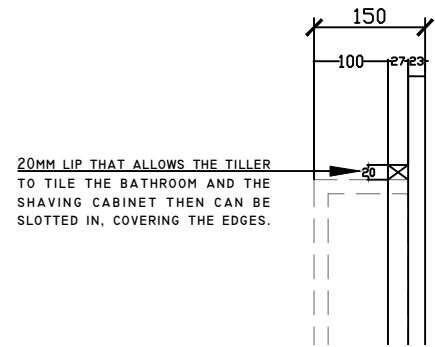

Published 17/05/2021

Ballerina Recessed Shaving Cabinet

325W X 150D X 800H

STANDARD SIZES

SIDE VIEW for all sizes

380W X 150D X 900H

500W X 150D X 1000H

450W X 150D X 1800H

Ballerina Recessed Shaving Cabinet

CUSTOM SIZES

300-400W X 150D X 600-800H

350-400W X 150D X 801-1000H

401-600W X 150D X 1001-1200H

SIDE VIEW for all sizes

20MM LIP THAT ALLOWS THE TILER TO TILE THE BATHROOM AND THE SHAVING CABINET THEN CAN BE SLOTTED IN, COVERING THE EDGES.

Ballerina Recessed Shaving Cabinet

CUSTOM SIZES

400-449W X 150D X 1400-1799H

451-600W X 150D X 1801-2000H