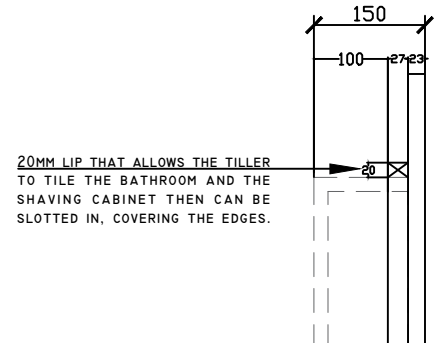

CUSTOM SIZES	OVLSHVR600-800	OVLSHVR801-1000	OVLSHVR1001-1200	OVLSHVR1400-1799	OVLSHVR1801-2000
Width (mm)	300-400	350-400	401-600	400-449	451-600
Depth (mm)	150	150	150	150	150
Height (mm)	600-800	801-1000	1001-1200	1400-1799	1801-2000
Adjustable shelves	2	2	2-3	3-4	4

Disclaimer: Products in this specification manual must by regulation be installed by licensed and registered trade people. The manufacturer/distributor reserves the right to vary specifications or delete models from their range without prior notification. Dimensions are nominal measurements only. Dimensions and set-outs listed are correct at time of publication however the manufacturer/distributor takes no responsibility for printing errors.

Published 17/05/2021

Ballerina Recessed Shaving Cabinet

325W X 150D X 800H

STANDARD SIZES

SIDE VIEW for all sizes

380W X 150D X 900H

500W X 150D X 1000H

450W X 150D X 1800H

Ballerina Recessed Shaving Cabinet

CUSTOM SIZES

300-400W X 150D X 600-800H

350-400W X 150D X 801-1000H

401-600W X 150D X 1001-1200H

SIDE VIEW for all sizes

20MM LIP THAT ALLOWS THE TILER TO TILE THE BATHROOM AND THE SHAVING CABINET THEN CAN BE SLOTTED IN, COVERING THE EDGES.