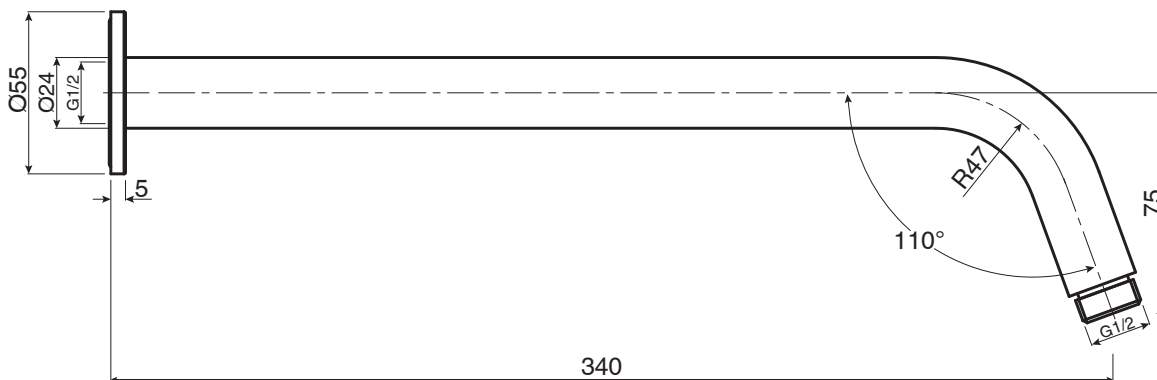

mizu

Mizu Drift Wall Straight Shower Arm Only

SPECIFICATIONS

Recommended Use	Domestic, Hotel & Commercial
Colour	Chrome
Colour Availability	Chrome, Matte Black, Brushed Nickel, Brushed Gold
Recommended Pressure Range	150 - 500kPa
Max Continuous Working Pressure	1000kPa
Max Continuous Working Temperature	60°C
Suitable for Storage Tank Hot Water	Yes
Suitable for Continuous Flow Hot Water	Yes
Suitable for Gravity Feed Hot Water	No

Hot and Cold water inlet pressure should be equal

WARRANTY

Warranty - Domestic Use	10 Years
Spare Parts & Labour	12 Months

Please refer to Warranty Page for full Terms and Conditions

Dimensions are nominal measurements only.

Disclaimer: Products in this specification manual must by regulation be installed by licensed and registered trade people. The manufacturer/distributor reserves the right to vary specifications or delete models from their range without prior notification. Dimensions are nominal measurements only. Dimensions and set-outs listed are correct at time of publication however the manufacturer/distributor takes no responsibility for printing errors.