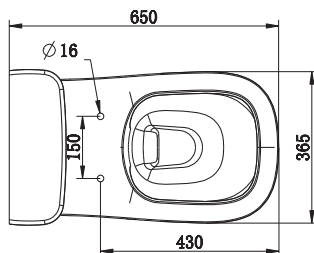

Posh Domaine Close Coupled Back to Wall Rimless Toilet Suite with Soft Close Quick Release Seat White (4*)

SPECIFICATIONS

Recommended Use	Domestic, Hotel & Commercial
Material	Vitreous China
Colour	White
Weight of Pan	32 kg
Weight of Cistern	12 kg
Outlet Type	Universal S & P Converts to S Trap using plastic S-Bend (supplied)
Water Inlet Position	Back Inlet Bottom Inlet (Reversible right or left)
Inlet Valve Pressure Rating	500kPa
Pan Fixing	Fixed to floor using fixing bolts (supplied) and bedded with sealant.
Cistern Fixing	Bolted to Pan
Toilet Seat	Soft Close Quick Release
Rim Configuration	Rimless
S Trap Setout	100 - 200 mm
P Trap Setout	185 mm

WARRANTY

Warranty - Domestic Use	10 Years
Spare Parts & Labour	12 Months

Please refer to Warranty Page for full Terms and Conditions

Back Inlet

Bottom Inlet

Dimensions are nominal measurements only.

Disclaimer: Products in this specification manual must by regulation be installed by licensed and registered trade people. The manufacturer/distributor reserves the right to vary specifications or delete models from their range without prior notification. Dimensions are nominal measurements only. Dimensions and set-outs listed are correct at time of publication however the manufacturer/distributor takes no responsibility for printing errors.