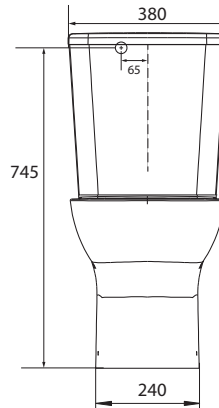

Posh Domaine Close Coupled Back to Wall Rimless Toilet Suite with Soft Close Quick Release Seat White (4*)

SPECIFICATIONS

Recommended Use	Domestic, Hotel & Commercial
Material	Vitreous China
Colour	White
Weight of Pan	32 kg
Weight of Cistern	12 kg
Outlet Type	Universal S & P Converts to S Trap using plastic S-Bend (supplied)
Water Inlet Position	Back Inlet Bottom Inlet (Reversible right or left)
Inlet Valve Pressure Rating	500kPa
Pan Fixing	Fixed to floor using fixing bolts (supplied) and bedded with sealant.
Cistern Fixing	Bolted to Pan
Toilet Seat	Soft Close Quick Release
Rim Configuration	Rimless
S Trap Setout	100 - 200 mm
P Trap Setout	185 mm

WARRANTY

Warranty - Domestic Use	10 Years
Spare Parts & Labour	12 Months

Please refer to Warranty Page for full Terms and Conditions

Back Inlet

Bottom Inlet

Dimensions are nominal measurements only.

Disclaimer: Products in this specification manual must by regulation be installed by licensed and registered trade people. The manufacturer/distributor reserves the right to vary specifications or delete models from their range without prior notification. Dimensions are nominal measurements only. Dimensions and set-outs listed are correct at time of publication however the manufacturer/distributor takes no responsibility for printing errors.