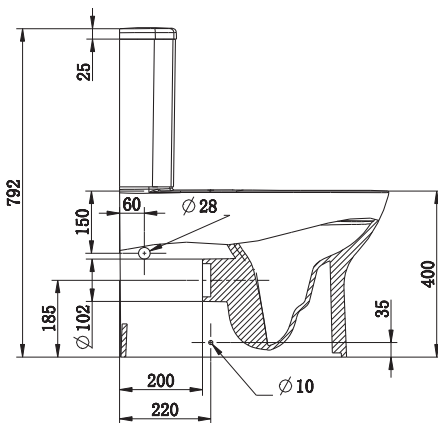

Posh Domaine Close Coupled Back to Wall Rimless Toilet Suite with Soft Close Quick Release Seat White (4*)

SPECIFICATIONS

Recommended Use	Domestic, Hotel & Commercial
Material	Vitreous China
Colour	White
Weight of Pan	32 kg
Weight of Cistern	12 kg
Outlet Type	Universal S & P Converts to S Trap using plastic S-Bend (supplied)
Water Inlet Position	Back Inlet Bottom Inlet (Reversible right or left)
Inlet Valve Pressure Rating	500kPa
Pan Fixing	Fixed to floor using fixing bolts (supplied) and bedded with sealant.
Cistern Fixing	Bolted to Pan
Toilet Seat	Soft Close Quick Release
Rim Configuration	Rimless
S Trap Setout	100 - 200 mm
P Trap Setout	185 mm

WARRANTY

Warranty - Domestic Use	10 Years
Spare Parts & Labour	12 Months

Please refer to Warranty Page for full Terms and Conditions

Back Inlet

Bottom Inlet

Dimensions are nominal measurements only.

Disclaimer: Products in this specification manual must by regulation be installed by licensed and registered trade people. The manufacturer/distributor reserves the right to vary specifications or delete models from their range without prior notification. Dimensions are nominal measurements only. Dimensions and set-outs listed are correct at time of publication however the manufacturer/distributor takes no responsibility for printing errors.