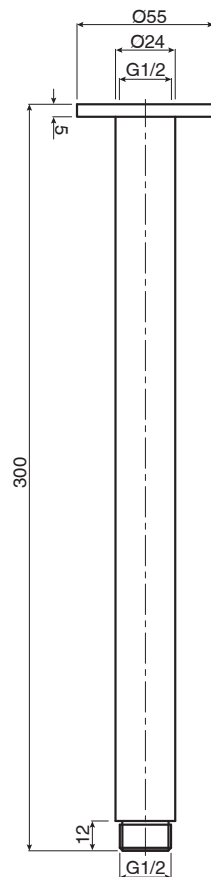

mizu

Mizu Drift Ceiling Shower Arm Only 300mm

SPECIFICATIONS

Recommended Use	Domestic, Hotel & Commercial
Colour	Chrome
Colour Availability	Chrome, Matte Black, Brushed Nickel, Brushed Gold
Recommended Pressure Range	150 - 500kPa
Max Continuous Working Pressure	1000kPa
Max Continuous Working Temperature	60°C
Suitable for Storage Tank Hot Water	Yes
Suitable for Continuous Flow Hot Water	Yes
Suitable for Gravity Feed Hot Water	No

Hot and Cold water inlet pressure should be equal

WARRANTY

Warranty - Domestic Use	10 Years
Spare Parts & Labour	12 Months

Please refer to Warranty Page for full Terms and Conditions

Dimensions are nominal measurements only.

Disclaimer: Products in this specification manual must by regulation be installed by licensed and registered trade people. The manufacturer/distributor reserves the right to vary specifications or delete models from their range without prior notification. Dimensions are nominal measurements only. Dimensions and set-outs listed are correct at time of publication however the manufacturer/distributor takes no responsibility for printing errors.