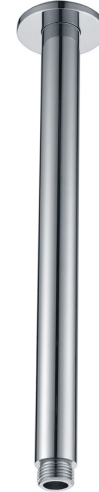

mizu

Mizu Drift Ceiling Shower Arm Only 300mm

SPECIFICATIONS

Recommended Use	Domestic, Hotel & Commercial
Colour	Chrome
Colour Availability	Chrome, Matte Black, Brushed Nickel, Brushed Gold
Recommended Pressure Range	150 - 500kPa
Max Continuous Working Pressure	1000kPa
Max Continuous Working Temperature	60°C
Suitable for Storage Tank Hot Water	Yes
Suitable for Continuous Flow Hot Water	Yes
Suitable for Gravity Feed Hot Water	No

Hot and Cold water inlet pressure should be equal

WARRANTY

Warranty - Domestic Use	10 Years
Spare Parts & Labour	12 Months

Please refer to Warranty Page for full Terms and Conditions

Dimensions are nominal measurements only.