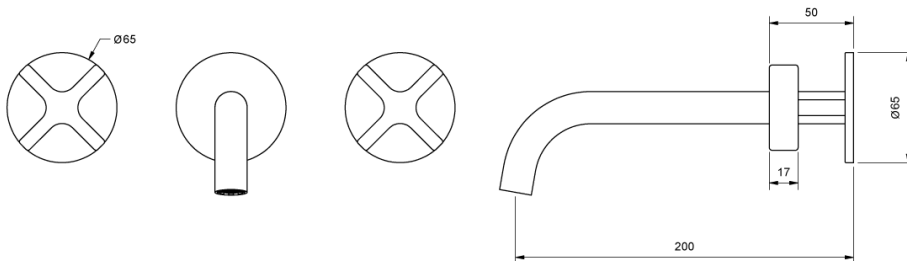

Milli Exo Wall Basin Set Chrome (6 Star)

2299047

SPECIFICATIONS

Recommended Use	Domestic, Hotel & Commercial
Colour	Chrome
Finish	Polished
Body Material	Electroplated Brass
Recommended Pressure Range	150 - 500 kPa
Maximum Continuous Working Temperature	80 deg C
Suitable for Storage Tank Hot Water	Yes
Suitable for Continuous Flow Hot Water	Yes
Suitable for Gravity Feed Hot Water	No

WARRANTY

Warranty - Domestic Use	15 Years
Spare Parts & Labour	5 Years

Please refer to Warranty Page for full Terms and Conditions