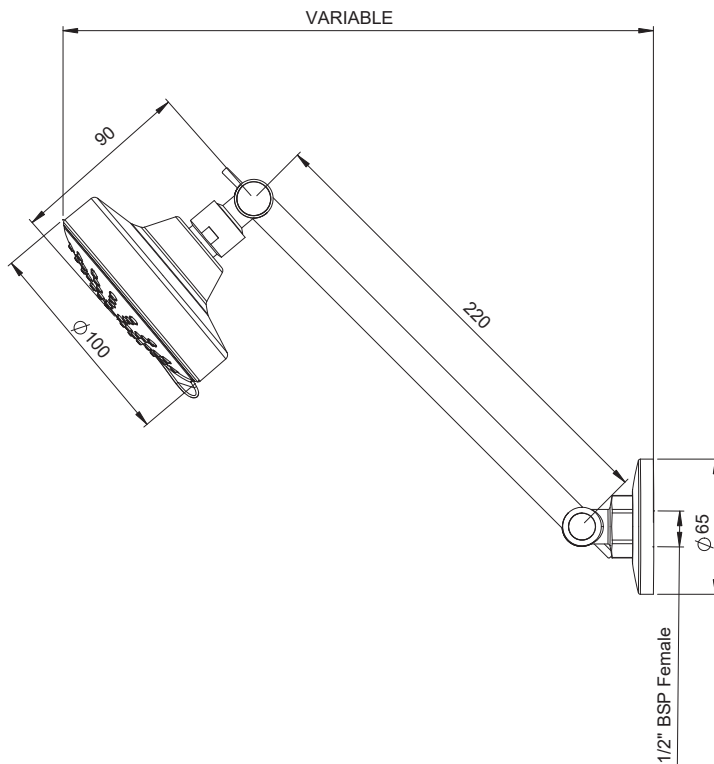

Posh

Posh Solus Mk3 Hi Rise Shower 3 Functions Chrome (4*)

SPECIFICATIONS

Recommended Use	Domestic, Commercial, Hotel
Colour	Chrome
Recommended Pressure Range	150kpa - 500kpa
Max Continuous Working Pressure	500kpa
Max Continuous Working Temperature	0 - 60°C
Suitable for Storage Tank Hot Water	Yes
Suitable for Continuous Flow Hot Water	Yes
Suitable for Gravity Feed Hot Water	No
Standard	AS/NZS 3662

WARRANTY

Warranty - Domestic Use	10 Years
Spare Parts & Labour	1 Year

Please refer to Warranty Page for full Terms and Conditions

Dimensions are nominal measurements only.

Disclaimer: Products in this specification manual must by regulation be installed by licensed and registered trade people. The manufacturer/distributor reserves the right to vary specifications or delete models from their range without prior notification. Dimensions are nominal measurements only. Dimensions and set-outs listed are correct at time of publication however the manufacturer/distributor takes no responsibility for printing errors.

Published 16/04/2018

To see the complete Posh range go to
www.reece.com.au/bathrooms