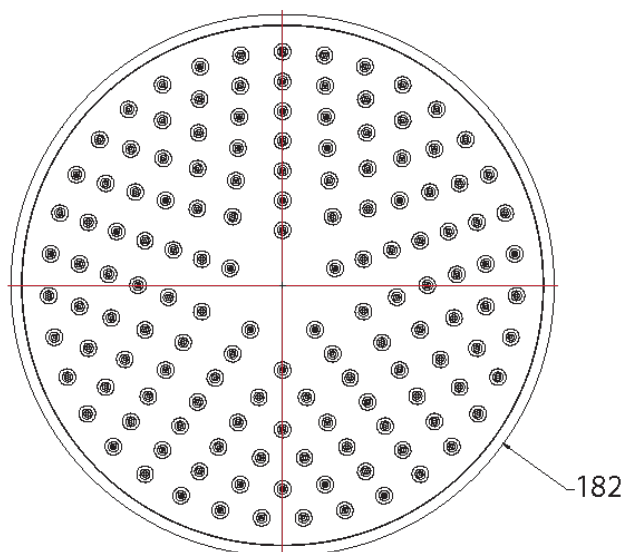

POSH

DOMAINE ROUND OVERHEAD SHOWER 180MM

SPECIFICATIONS

Recommended use	Domestic, hotel and commercial
Colour availability	Chrome
Pressure rating	Suitable for high pressure applications and has been WELS certified to the following: Minimum operating pressure 150kPa Maximum operating pressure 500kPa
Temperature rating	Maximum hot temperature 60°C (recommended 42°C) Minimum temperature 1°C
WELS	Stars: 3 Flow rate: 9 L/min
Suitable Hot Water Units	Gravity Fed: No
Standards	AS/NZS 3662