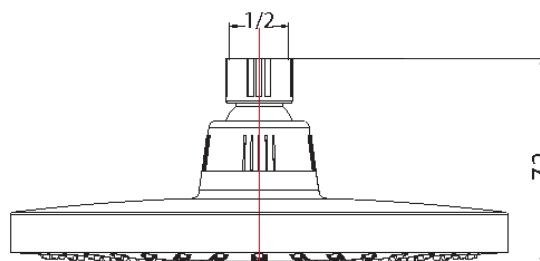

POSH

DOMAINE ROUND OVERHEAD SHOWER 180MM

SPECIFICATIONS

Recommended use	Domestic, hotel and commercial
Colour availability	Chrome
Pressure rating	Suitable for high pressure applications and has been WELS certified to the following: Minimum operating pressure 150kPa Maximum operating pressure 500kPa
Temperature rating	Maximum hot temperature 60°C (recommended 42°C) Minimum temperature 1°C
WELS	Stars: 3 Flow rate: 9 L/min
Suitable Hot Water Units	Gravity Fed: No
Standards	AS/NZS 3662