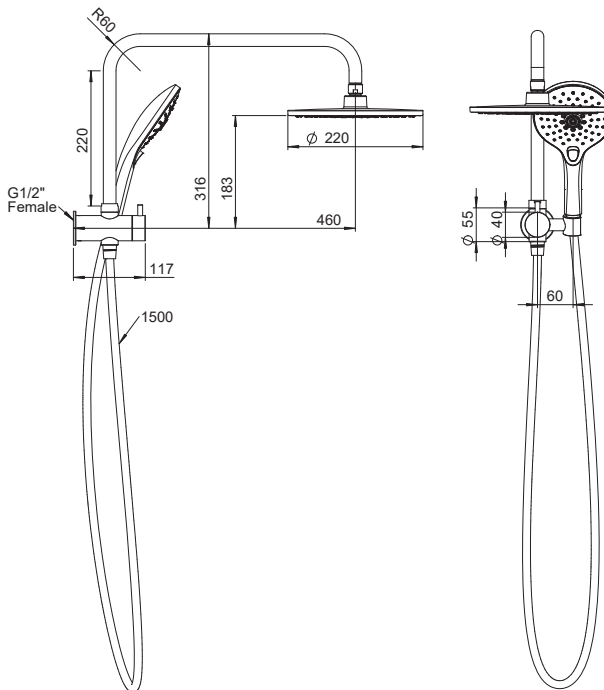

Posh

Posh Domaine Short Twin Shower Chrome (3*)

SPECIFICATIONS

Recommended Use	Domestic, Commercial, Hotel
Colour	Chrome
Recommended Pressure Range	150kpa - 500kpa
Max Continuous Working Pressure	500kpa
Max Continuous Working Temperature	0 - 60°C
Suitable for Storage Tank Hot Water	Yes
Suitable for Continuous Flow Hot Water	Yes
Suitable for Gravity Feed Hot Water	No
Standard	AS/NZS 3662

WARRANTY

Warranty - Domestic Use	10 Years
Spare Parts & Labour	1 Year

Please refer to Warranty Page for full Terms and Conditions

Dimensions are nominal measurements only.

Disclaimer: Products in this specification manual must by regulation be installed by licensed and registered trade people. The manufacturer/distributor reserves the right to vary specifications or delete models from their range without prior notification. Dimensions are nominal measurements only. Dimensions and set-outs listed are correct at time of publication however the manufacturer/distributor takes no responsibility for printing errors.

Published 16/04/2018

To see the complete Posh range go to www.reece.com.au/bathrooms