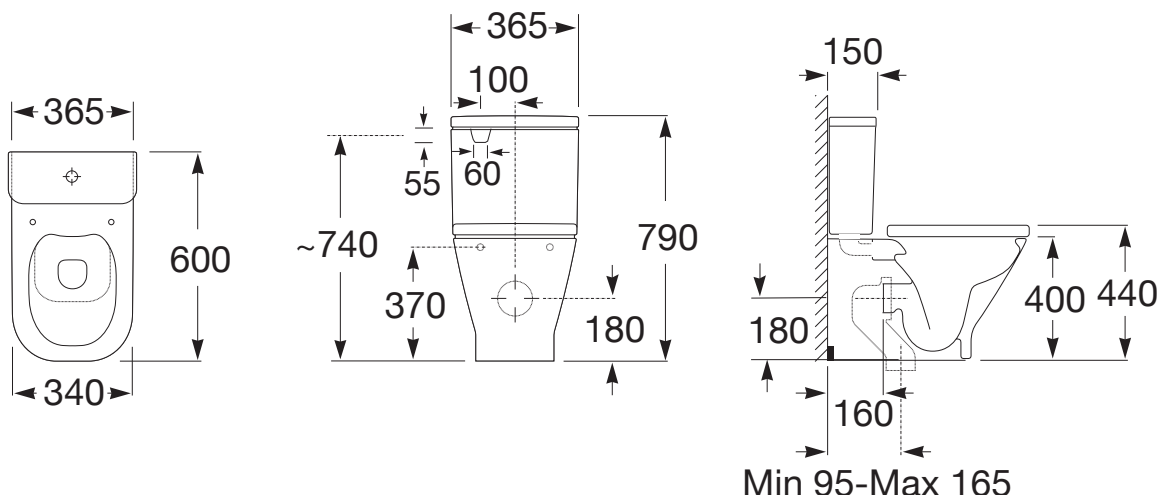

The Gap Rimless Close Coupled Back to Wall Back Inlet Toilet Suite Soft Close Quick Release Seat White (4*)

SPECIFICATIONS

Recommended Use	Domestic, Hotel & Commercial
Material	Vitreous China
Colour	White
Weight of Pan	30 kg
Weight of Cistern	11 kg
Water Inlet Position	Back Inlet
Inlet Valve Pressure Rating	500kPa
Pan Fixing	Pan requires to be fitted to a noggin inside the wall (Pan Wall fixing kit supplied)
Toilet Seat	Soft Close Quick Release
Rim Configuration	Rimless
Outlet Type	Universal S & P
S Trap Setout	95-165mm
P Trap Setout	180mm

WARRANTY

Warranty - Domestic Use	7 Years
Spare Parts & Labour	12 Months

Please refer to Warranty Page for full Terms and Conditions

Dimensions are nominal measurements only.

Disclaimer: Products in this specification manual must by regulation be installed by licensed and registered trade people. The manufacturer/distributor reserves the right to vary specifications or delete models from their range without prior notification. Dimensions are nominal measurements only. Dimensions and set-outs listed are correct at time of publication however the manufacturer/distributor takes no responsibility for printing errors.

Published 02/05/2018

To see the complete Roca range go to www.reece.com.au/bathrooms