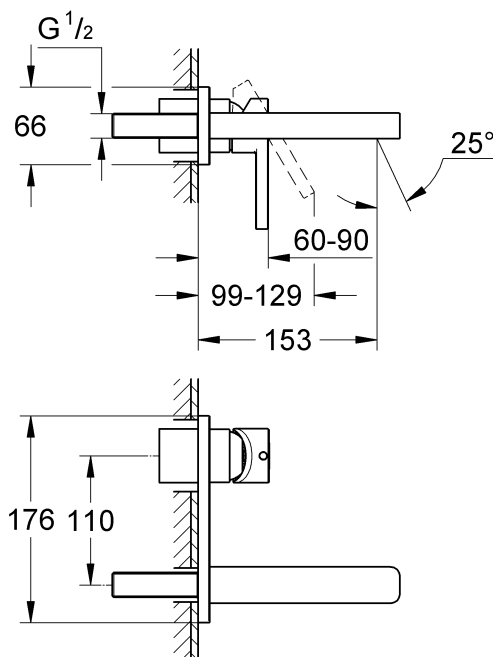

LINEARE  
WALL BASIN MIXER SET TRIMSET 153MM  
MODEL #19409000

Pure Freude  
an Wasser

Product Specifications

**Product Description:**

**Lineare**

Two-Hole Wall Basin Mixer Trim Set

**S-Size**

Wall mounted

Without concealed body

Concealed Inwall Body for final installation 32635000

**GROHE StarLight®** chrome finish

**GROHE AquaGuide®** Adjustable Masseur (Aerator)

Center distance 110 mm

Projection 153 mm

LINEARE

### Installation

1. Screw on cap (A), see Fig. [3].
2. Determine dimension "Y" from the leading edge of built-in fitting housing to face of tiles, see Fig. [4].
3. Crosscut connection nipple (B) in such a way, that the installation dimension is "Y" + 24mm.
4. Using an 12mm allen key, screw connection nipple (B) into the built-in fitting housing until the installation dimension is 10mm. Tighten spout (C) from above using an 2,5mm allen key, see Fig. [5].
5. Grease seal (D1) and push on escutcheon (D), see Fig. [6].
6. Attach insulating insert (E) and secure with screw (F), see Fig. [7].
7. Attach lever (G), secure by tightening the loosely fitted set screw (H) using an 3mm allen key and insert plug (I).  
If the escutcheon will not slide far enough onto the cap, you must additionally install an extension (see replacement parts)