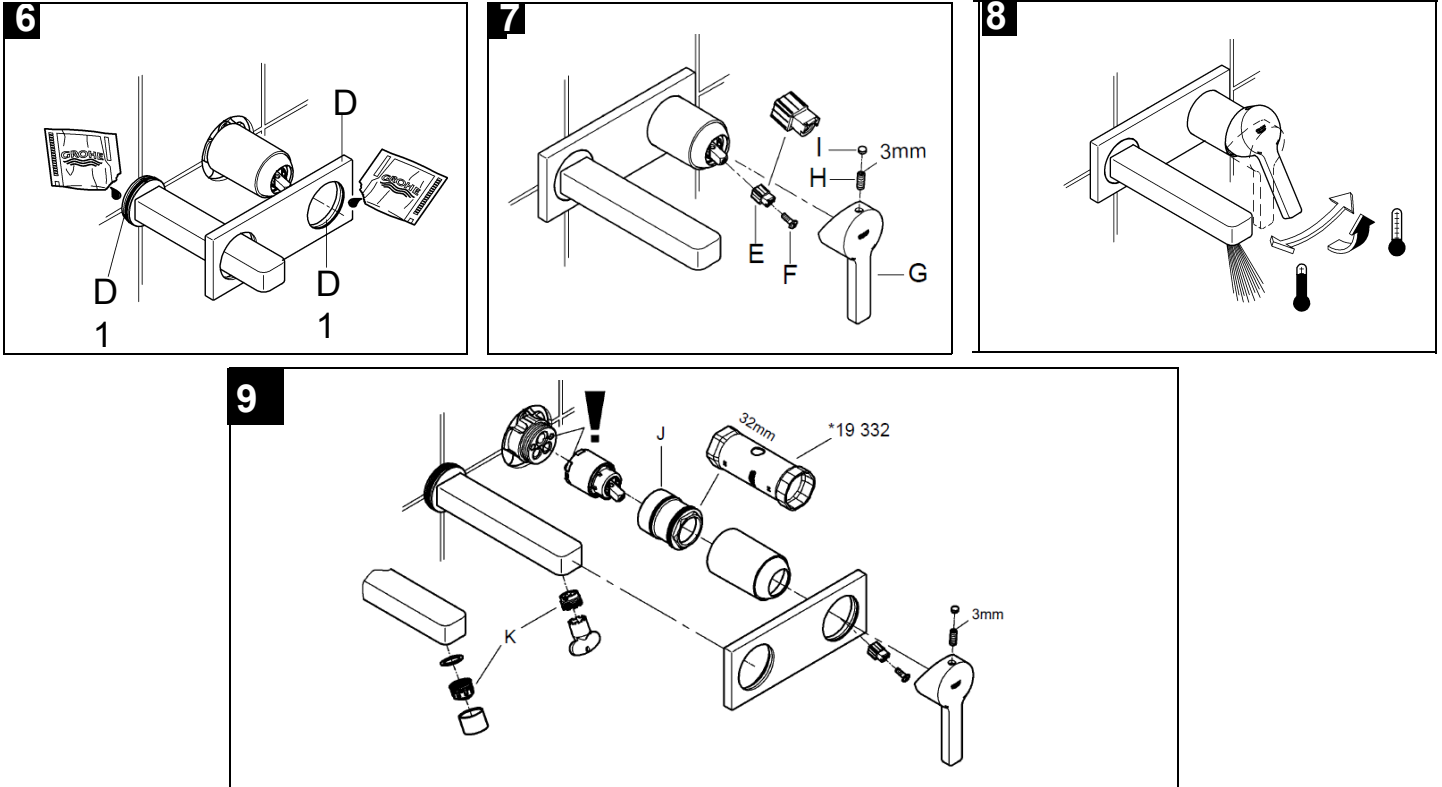

LINEARE  
WALL BASIN MIXER SET TRIMSET 153MM  
MODEL #19409000

Pure Freude  
an Wasser

Product Specifications

**Product Description:**

**Lineare**

Two-Hole Wall Basin Mixer Trim Set

**S-Size**

Wall mounted

Without concealed body

Concealed Inwall Body for final installation 32635000

**GROHE StarLight®** chrome finish

**GROHE AquaGuide®** Adjustable Masseur (Aerator)

Center distance 110 mm

Projection 153 mm

LINEARE

## Installation Instructions

**Flush piping system prior and after installation of fitting thoroughly!**

**Installation and connection, see Figs [1] to [9].**

Refer to the dimensional drawing above. For installation with 32635000 concealed in-wall body. **PLEASE NOTE** face of noggins need to be positioned a minimum of 45mm & a maximum of 75mm from where the finished wall surface will end up when installing inwall concealed body 32635000.

### Installation

1. Screw on cap (A), see Fig. [3].
2. Determine dimension "Y" from the leading edge of built-in fitting housing to face of tiles, see Fig. [4].
3. Crosscut connection nipple (B) in such a way, that the installation dimension is "Y" + 24mm.
4. Using an 12mm allen key, screw connection nipple (B) into the built-in fitting housing until the installation dimension is 10mm. Tighten spout (C) from above using an 2,5mm allen key, see Fig. [5].
5. Grease seal (D1) and push on escutcheon (D), see Fig. [6].
6. Attach insulating insert (E) and secure with screw (F), see Fig. [7].
7. Attach lever (G), secure by tightening the loosely fitted set screw (H) using an 3mm allen key and insert plug (I).  
If the escutcheon will not slide far enough onto the cap, you must additionally install an extension (see replacement parts)