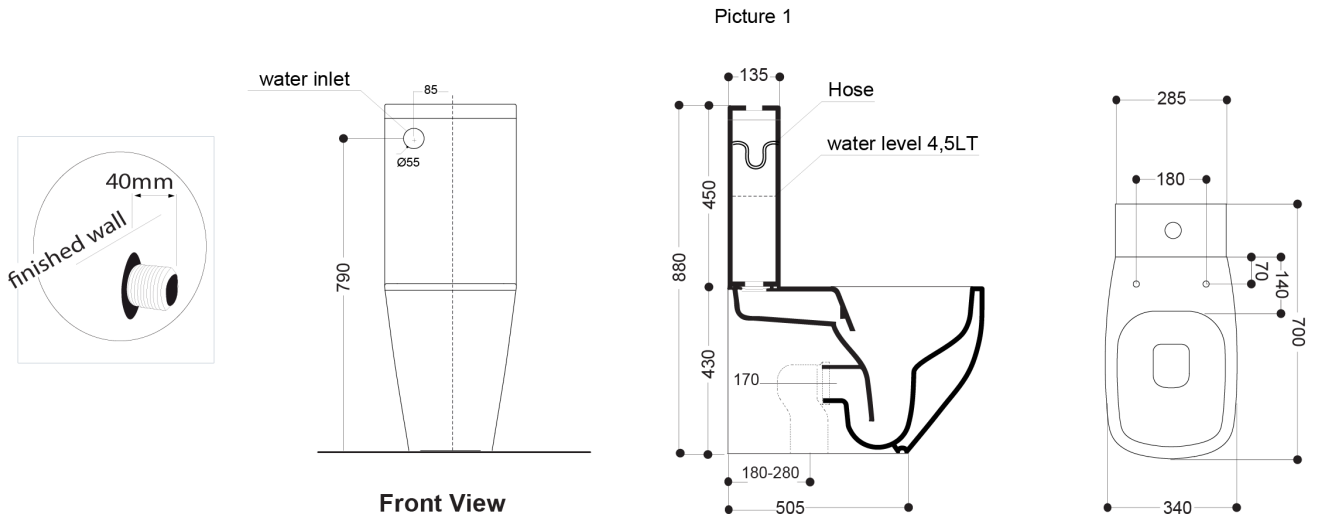

AXA

AXA FIVE RIMLESS CC BTW TOILET SUITE

SPECIFICATIONS

Recommended use	Domestic, hotel and commercial
Colour availability	White
Rim configuration	No rim
Bowl configuration	P Trap (converts to S using plastic S-bend provided)
Set out	S Trap: 180 - 280mm P Trap: 170mm fixed
Pan fixing	Screwed to floor using brackets supplied and bedded with sealant
Cistern fixing	Bolted directly to pan
Seat	Matching top fix seat supplied with suite (soft close quick release)
Material	Vitreous china
Weight	Pan: 36kg Cistern: 12kg
Standards	AS 1172.1 and AS 1172.2
Water inlet	Back inlet, left hand side (from front)
Cistern	4.5/3 litre dual flush
Inlet valve	Rec. max working pressure 500 kPa
Warranty	15 years (refer to warranty)
Hose	To connect to both mini stop and the inlet valve as shown in picture 1