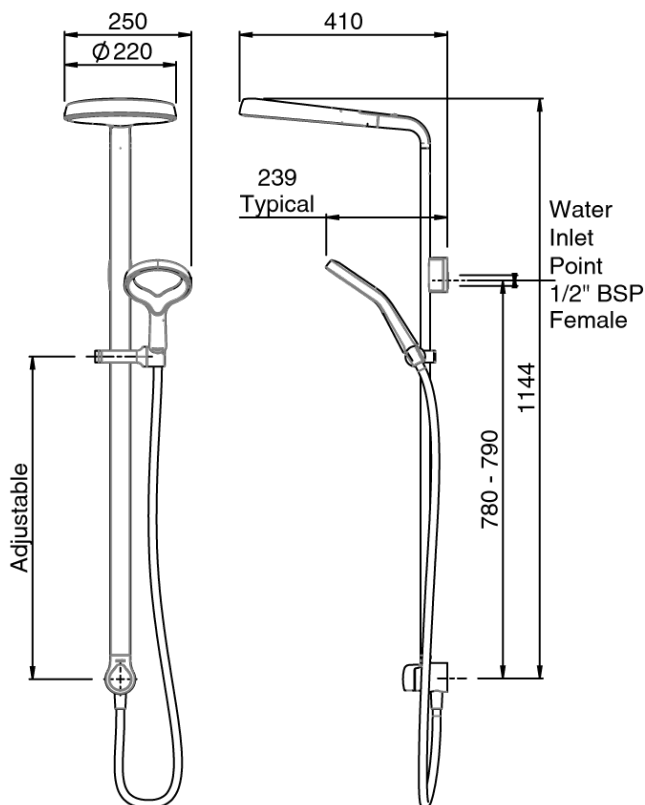

Dimensions are nominal measurements only.

Disclaimer: Products in this specification manual must by regulation be installed by licensed and registered trade people. The manufacturer/distributor reserves the right to vary specifications or delete models from their range without prior notification. Dimensions are nominal measurements only. Dimensions and set-outs listed are correct at time of publication however the manufacturer/distributor takes no responsibility for printing errors.

Published 06/09/2018