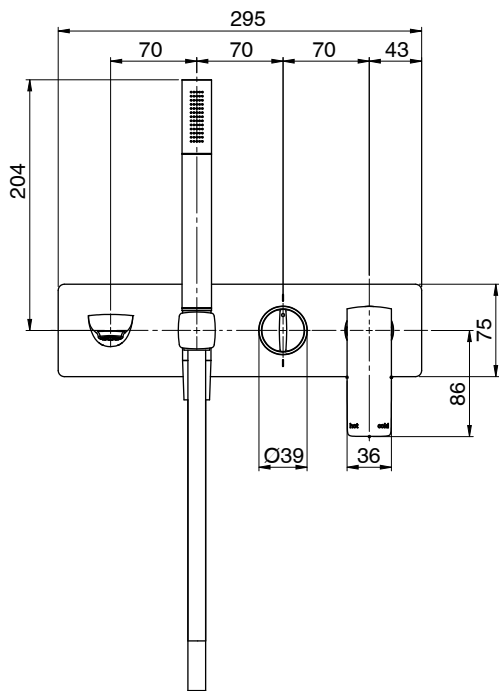

Milli Glance Wall Bath / Shower System Chrome (3 Star)

2287189

SPECIFICATIONS

Recommended Use	Domestic, Hotel & Commercial
Colour	Chrome
Finish	Polished
Material	DR Brass
Recommended Pressure Range	150 - 500 kPa
Maximum Continuous Working Temperature	75 deg C
Suitable for Storage Tank Hot Water	Yes
Suitable for Continuous Flow Hot Water	Yes
Suitable for Gravity Feed Hot Water	No

WARRANTY

Warranty - Domestic Use	15 Years
Spare Parts & Labour	12 Months

Please refer to Warranty Page for full Terms and Conditions