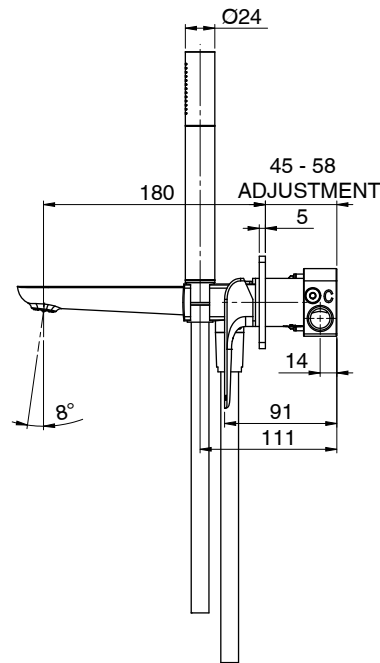

Milli Glance Wall Bath / Shower System Chrome (3 Star)

2287189

SPECIFICATIONS

Recommended Use	Domestic, Hotel & Commercial
Colour	Chrome
Finish	Polished
Material	DR Brass
Recommended Pressure Range	150 - 500 kPa
Maximum Continuous Working Temperature	75 deg C
Suitable for Storage Tank Hot Water	Yes
Suitable for Continuous Flow Hot Water	Yes
Suitable for Gravity Feed Hot Water	No

WARRANTY

Warranty - Domestic Use	15 Years
Spare Parts & Labour	12 Months

Please refer to Warranty Page for full Terms and Conditions