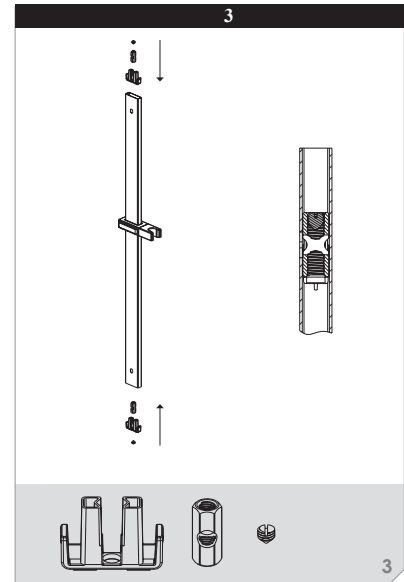

Nikles Pure Rail Shower 2 Function with 140mm Handpiece Chrome (3*)

CLEANING RECOMMENDATIONS

We recommend the use of soapy water or approved cleaners. This product should not be cleaned with abrasive materials. Damage caused by any improper treatment is not covered by the product warranty - refer to Warranty Conditions