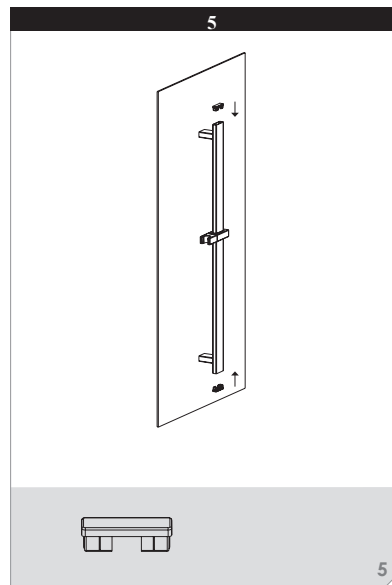

Nikles Pure Rail Shower 2 Function with 140mm Handpiece Chrome (3*)

CLEANING RECOMMENDATIONS

We recommend the use of soapy water or approved cleaners. This product should not be cleaned with abrasive materials. Damage caused by any improper treatment is not covered by the product warranty - refer to Warranty Conditions