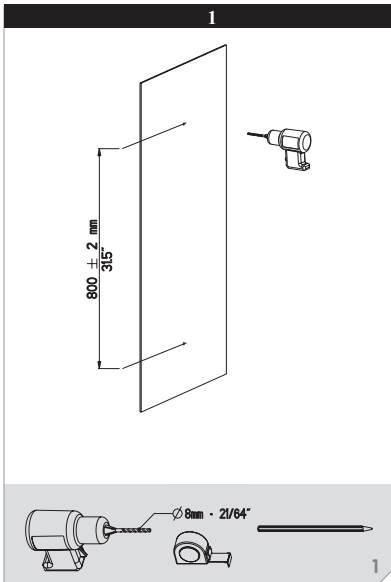

Nikles Pure Rail Shower 2 Function with 140mm Handpiece Chrome (3*)

CLEANING RECOMMENDATIONS

We recommend the use of soapy water or approved cleaners. This product should not be cleaned with abrasive materials. Damage caused by any improper treatment is not covered by the product warranty - refer to Warranty Conditions