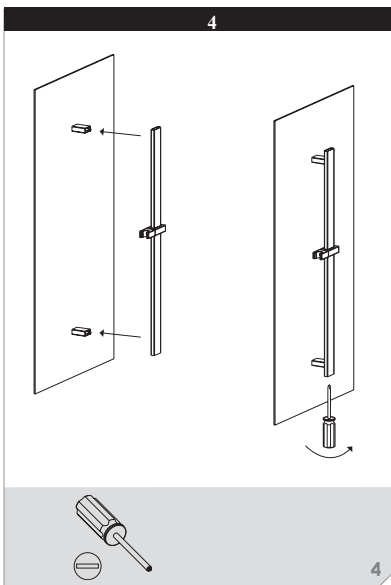

Nikles Pure Rail Shower 2 Function with 140mm Handpiece Chrome (3*)

CLEANING RECOMMENDATIONS

We recommend the use of soapy water or approved cleaners. This product should not be cleaned with abrasive materials. Damage caused by any improper treatment is not covered by the product warranty - refer to Warranty Conditions