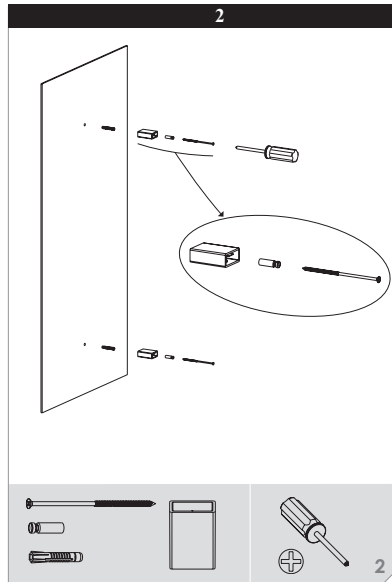

Nikles Pure Rail Shower 2 Function with 140mm Handpiece Chrome (3*)

CLEANING RECOMMENDATIONS

We recommend the use of soapy water or approved cleaners. This product should not be cleaned with abrasive materials. Damage caused by any improper treatment is not covered by the product warranty - refer to Warranty Conditions