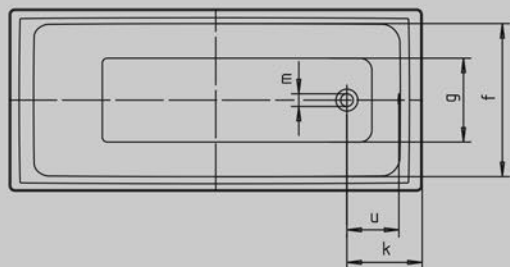

PURO

- straightlined, purist design
- one-seater bathtub with outlet at foot end
- classic four-cornered model
- made of Kaldewei steel enamel 3.5 mm

Model No.		683	687	652	691	653
External length	a	1600	1700	1700	1700	1800 mm
External width	b	700	700	750	800	800 mm
Depth	c	420	420	420	420	420 mm
Internal length (top)	d	1410	1510	1510	1510	1610 mm
Internal length (bottom)	e	1180	1280	1280	1280	1380 mm
Internal width (top)	f	580	580	630	630	680 mm
Internal width (bottom)	g	410	410	460	460	510 mm
Height with feet	h			554-568		553-563 mm
Height of rim	i	32	32	32	32	32 mm
Distance top edge to centre of overflow hole	j	65	65	65	65	65 mm
Distance tub edge (foot) to centre of drain hole	k	310	310	310	310	310 mm
Diameter of overflow hole	l	52	52	52	52	52 mm
Diameter of drain hole	m	52	52	52	52	52 mm
Distance foot end of tub edge to centre of foot	n			445		460 mm
Distance between the feet	o			750		820 mm
Max. width of feet	p			470		520 mm
Width of rim (foot end; head end; lengthwise)	s ₁ ; s ₂ ; s ₃	90; 100; 60	90; 100; 60	90; 100; 60	90; 100; 85	90; 100; 60 mm
Distance between centre holes	u	214	214	214	214	214 mm
Water volume** in litres				137		170
Weight of the enamelled bath tub in kg				50		55
Anti-slip				348 x 348		396 x 396 mm
Full anti-slip				924 x 348		1020 x 396 mm

Subject to technical alterations and tolerances.
 ** 70 litres displacement on average.

KALDEWEI
 Europe's No. 1 for baths