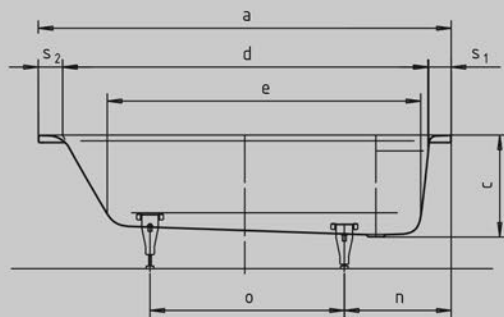

PURO

- straightlined, purist design
- one-seater bathtub with outlet at foot end
- classic four-cornered model
- made of Kaldewei steel enamel 3.5 mm

Model No.		683	687	652	691	653
External length	a	1600	1700	1700	1700	1800 mm
External width	b	700	700	750	800	800 mm
Depth	c	420	420	420	420	420 mm
Internal length (top)	d	1410	1510	1510	1510	1610 mm
Internal length (bottom)	e	1180	1280	1280	1280	1380 mm
Internal width (top)	f	580	580	630	630	680 mm
Internal width (bottom)	g	410	410	460	460	510 mm
Height with feet	h			554-568		553-563 mm
Height of rim	i	32	32	32	32	32 mm
Distance top edge to centre of overflow hole	j	65	65	65	65	65 mm
Distance tub edge (foot) to centre of drain hole	k	310	310	310	310	310 mm
Diameter of overflow hole	l	52	52	52	52	52 mm
Diameter of drain hole	m	52	52	52	52	52 mm
Distance foot end of tub edge to centre of foot	n			445		460 mm
Distance between the feet	o			750		820 mm
Max. width of feet	p			470		520 mm
Width of rim (foot end; head end; lengthwise)	s ₁ ; s ₂ ; s ₃	90; 100; 60	90; 100; 60	90; 100; 60	90; 100; 85	90; 100; 60 mm
Distance between centre holes	u	214	214	214	214	214 mm
Water volume** in litres				137		170
Weight of the enamelled bath tub in kg				50		55
Anti-slip				348 x 348		396 x 396 mm
Full anti-slip				924 x 348		1020 x 396 mm

Subject to technical alterations and tolerances.
 ** 70 litres displacement on average.

KALDEWEI
 Europe's No. 1 for baths