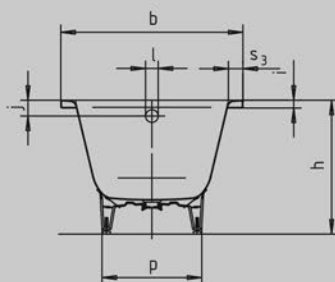

PURO

- straightlined, purist design
- one-seater bathtub with outlet at foot end
- classic four-cornered model
- made of Kaldewei steel enamel 3.5 mm

Model No.		683	687	652	691	653
External length	a	1600	1700	1700	1700	1800 mm
External width	b	700	700	750	800	800 mm
Depth	c	420	420	420	420	420 mm
Internal length (top)	d	1410	1510	1510	1510	1610 mm
Internal length (bottom)	e	1180	1280	1280	1280	1380 mm
Internal width (top)	f	580	580	630	630	680 mm
Internal width (bottom)	g	410	410	460	460	510 mm
Height with feet	h			554-568		553-563 mm
Height of rim	i	32	32	32	32	32 mm
Distance top edge to centre of overflow hole	j	65	65	65	65	65 mm
Distance tub edge (foot) to centre of drain hole	k	310	310	310	310	310 mm
Diameter of overflow hole	l	52	52	52	52	52 mm
Diameter of drain hole	m	52	52	52	52	52 mm
Distance foot end of tub edge to centre of foot	n			445		460 mm
Distance between the feet	o			750		820 mm
Max. width of feet	p			470		520 mm
Width of rim (foot end; head end; lengthwise)	s ₁ ; s ₂ ; s ₃	90; 100; 60	90; 100; 60	90; 100; 60	90; 100; 85	90; 100; 60 mm
Distance between centre holes	u	214	214	214	214	214 mm
Water volume** in litres				137		170
Weight of the enamelled bath tub in kg				50		55
Anti-slip				348 x 348		396 x 396 mm
Full anti-slip				924 x 348		1020 x 396 mm

Subject to technical alterations and tolerances.
 ** 70 litres displacement on average.

KALDEWEI
 Europe's No. 1 for baths