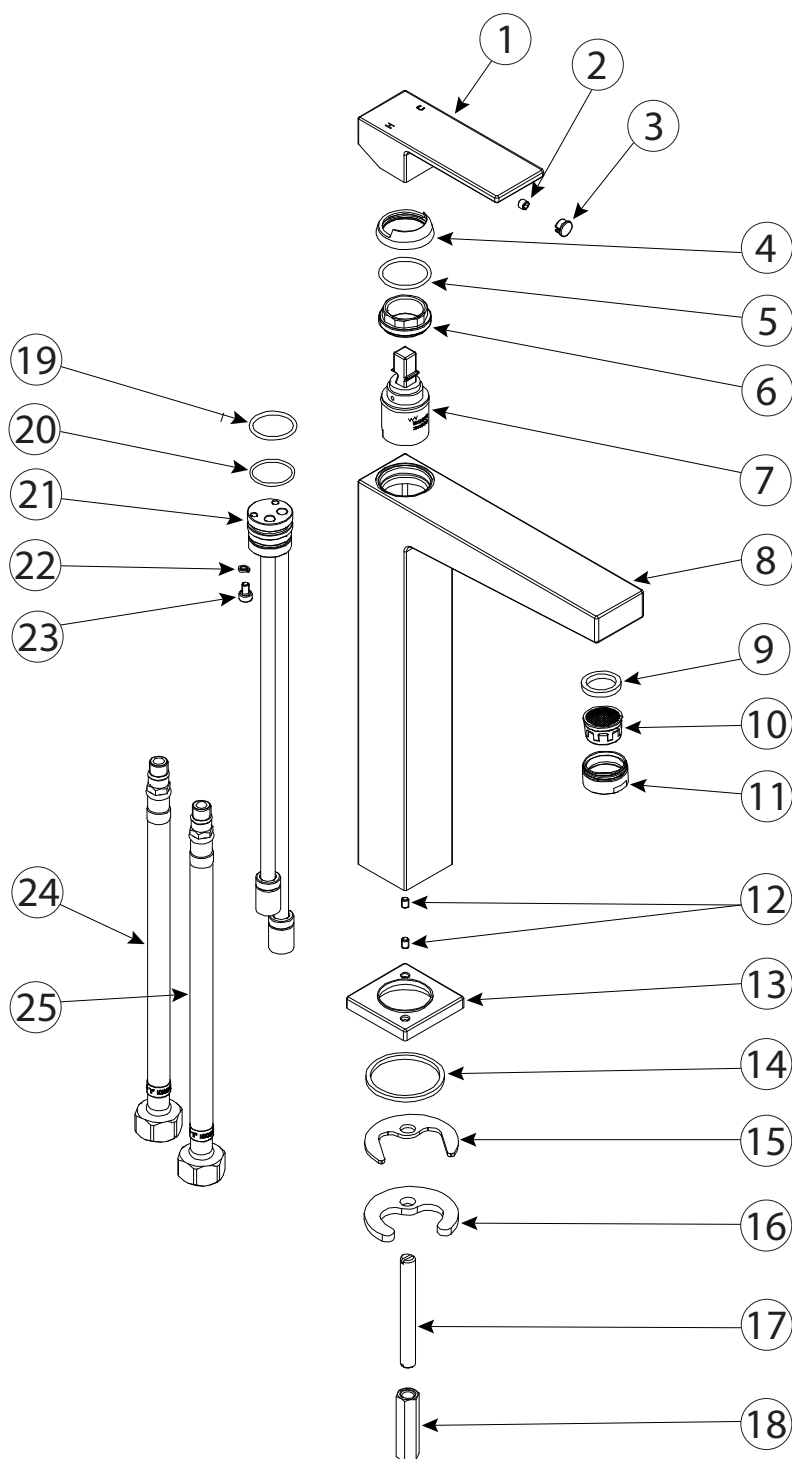

m i z u

Mizu Bloc MK2 Extended Basin Mixer Matte Black (4*)

Number	Part	Number	Part
1-3	Handle Complete	12	Grub Screw
4	Cartridge Dome	13	Dress Ring
5	O-Ring	14-18	Fixing Kit
6	Cartridge Locknut	19-20	O-Rings
7	Cartridge	21	Manifold Body
8	Mixer Body	22-23	Fixing Pins
9-11	Aerator Complete	24	Flexible Hose (Hot)
		25	Flexible Hose (Cold)