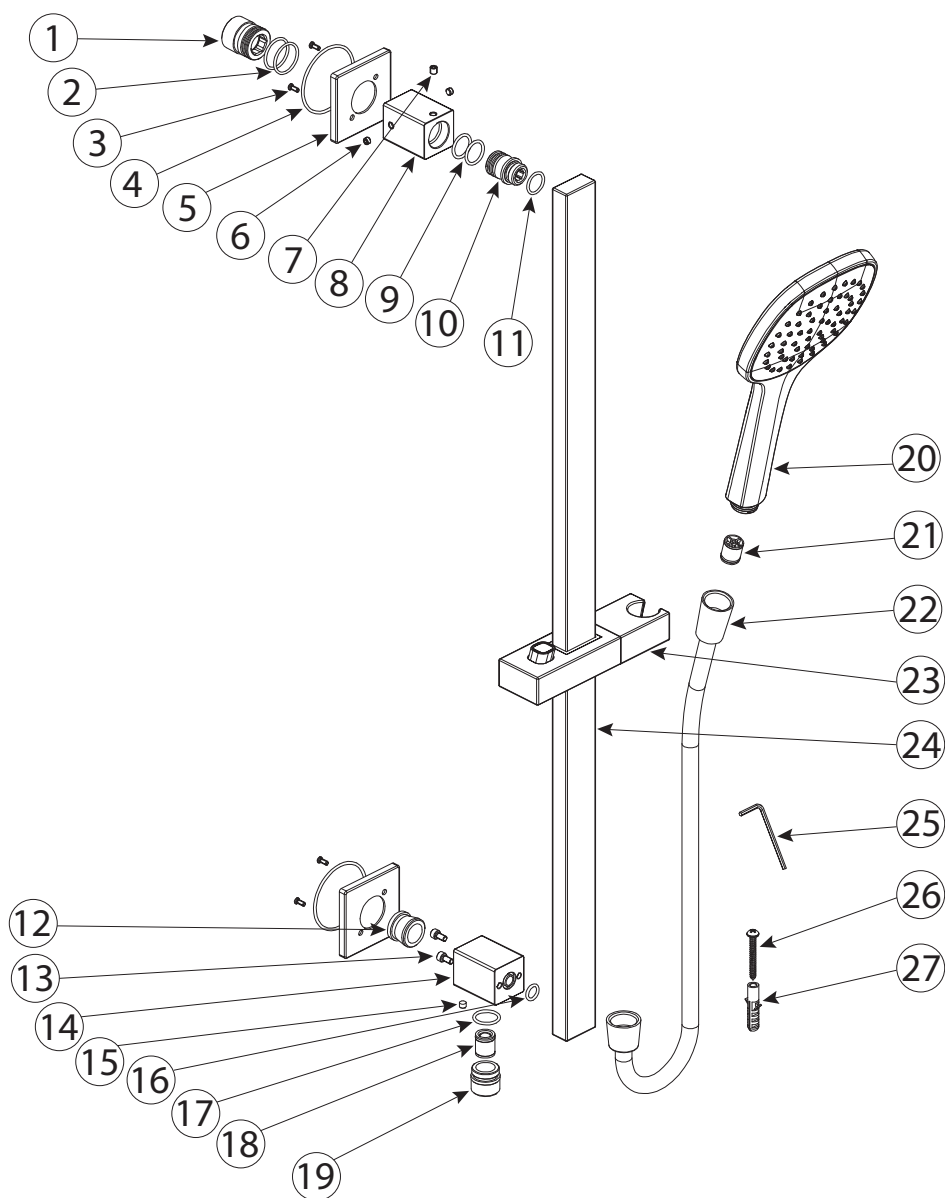

m i z u

**Mizu Bloc MK2 Single Waterrail Shower  
1 Function Matte Black (3\*)**

Number	Part
1	Water Inlet Connection
2	O-Ring
3	Screw
4	O-Ring
5	Wall Flange
6-7	Screw
8	Water Inlet Body
9	O-Ring
10	Connector
11	O-Ring
12	Bottom Fixing Plate
13	Screw

14	Water Outlet Body
15	Screw
16-17	O-Ring
18	Check Valve
19	Flexible Hose Connector
20	Handshower
21	Check Valve with Flow Regulator
22	Shower Hose
23	Slide Bracket
24	Spout
25	Spanner
26	Self Tapping Screw
27	Expansion Screw