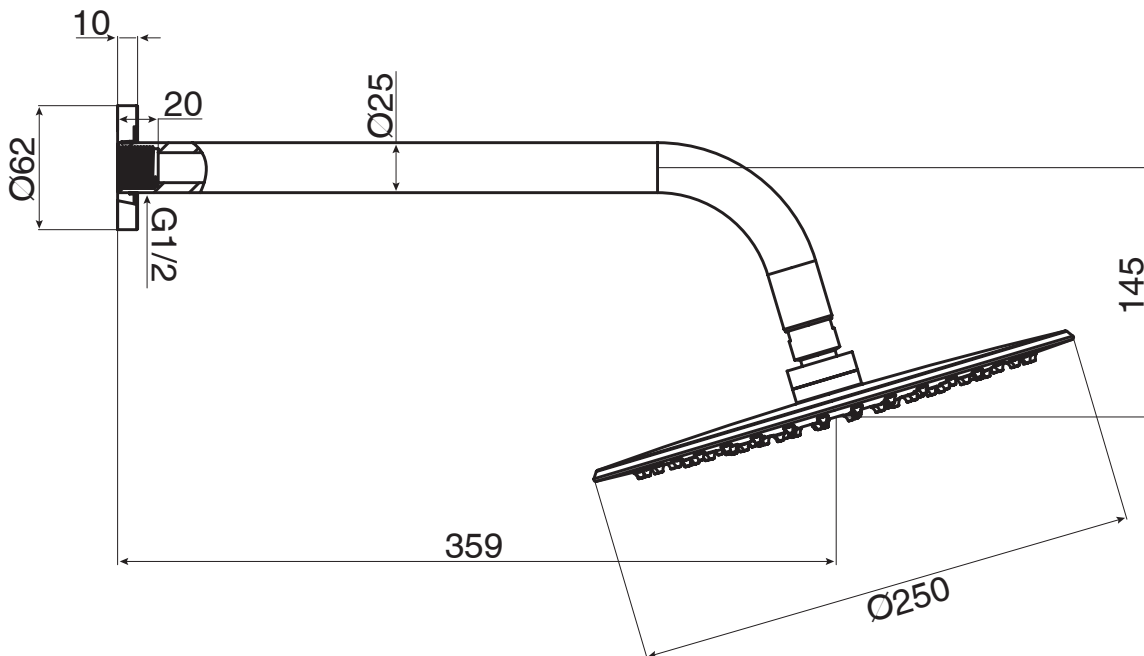

Milli Inox Overhead Shower 250mm with Arm (3 Star)

SPECIFICATIONS

Recommended Use	Domestic, Commercial, Hotel
Colour	Brushed Stainless Steel
Recommended Pressure Range	150kPa - 500kPa
Max Continuous Working Pressure	500kPa
Max Continuous Working Temperature	75 deg C
Suitable for Storage Tank Hot Water	Yes
Suitable for Continuous Flow Hot Water	Yes
Suitable for Gravity Feed Hot Water	No

WARRANTY

Warranty - Domestic Use	15 Years
Spare Parts & Labour	12 Months

Please refer to Warranty Page for full Terms and Conditions

Dimensions are nominal measurements only.

Disclaimer: Products in this specification manual must by regulation be installed by licensed and registered trade people. The manufacturer/distributor reserves the right to vary specifications or delete models from their range without prior notification. Dimensions are nominal measurements only. Dimensions and set-outs listed are correct at time of publication however the manufacturer/distributor takes no responsibility for printing errors.

Published 05/07/2023

To see the complete Milli range go to www.reece.com.au/bathrooms