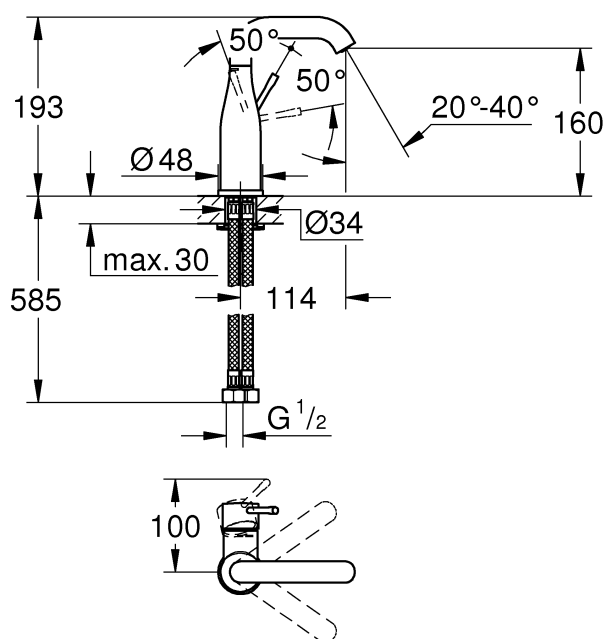

#### Essence New

Single-lever basin mixer 1/2"  
single hole installation  
Metal lever  
**GROHE SilkMove** 28 mm ceramic cartridge  
with temperature limiter  
**GROHE StarLight** hard graphite finish  
**GROHE QuickFix Plus** installation system  
swivel spout with mousseur and stop  
limitersmooth body  
flexible connection hoses