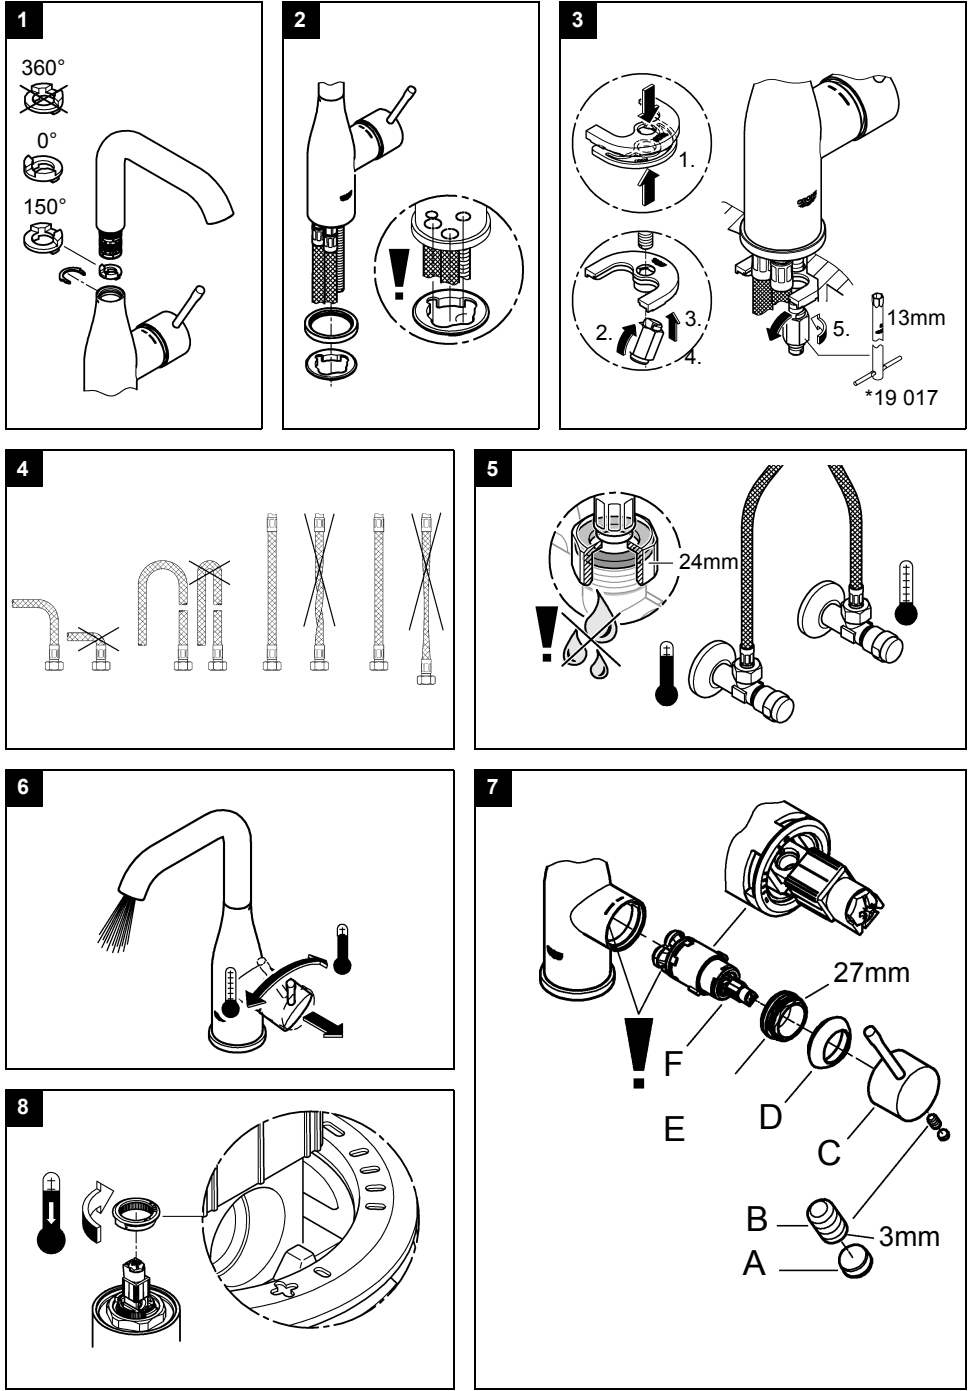

Installation instructions

Installation Instructions

Flush piping system prior and after installation of fitting thoroughly.

Installation and connection-Refer to the dimensional drawing above.

This product must be installed in conformance with local codes e.g. AS/NZS 3500 series of standard!

Flow pressure: min. 50kPa bar – recommended 100 – 500 kPa

Note:

Open cold and hot water supply and check connections for leakage!

Care

For directions on the care of this fitting, please refer to the accompanying care instructions.