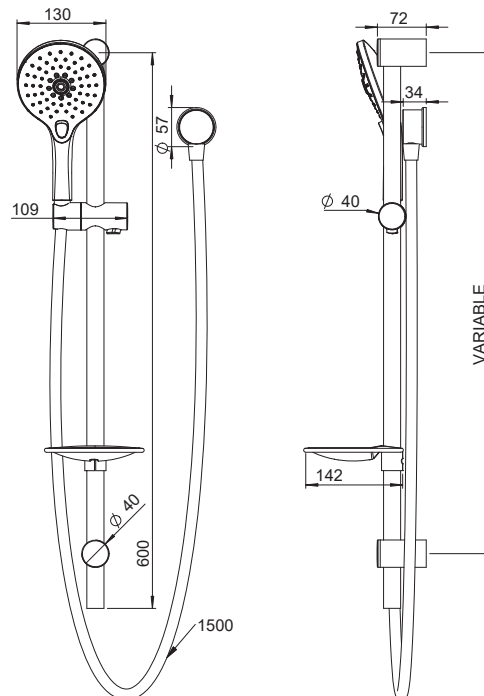

Posh Domaine Rail Shower 3 Functions Matte Black (4*)

SPECIFICATIONS

Recommended Use	Domestic, Commercial, Hotel
Colour	Matte Black
Recommended Pressure Range	150kpa - 500kpa
Max Continuous Working Pressure	500kpa
Max Continuous Working Temperature	0 - 60°C
Suitable for Storage Tank Hot Water	Yes
Suitable for Continuous Flow Hot Water	Yes
Suitable for Gravity Feed Hot Water	No
Standard	AS/NZS 3662

WARRANTY

Warranty - Domestic Use	10 Years
Spare Parts & Labour	1 Year

Please refer to Warranty Page for full Terms and Conditions

Dimensions are nominal measurements only.

Disclaimer: Products in this specification manual must by regulation be installed by licensed and registered trade people. The manufacturer/distributor reserves the right to vary specifications or delete models from their range without prior notification. Dimensions are nominal measurements only. Dimensions and set-outs listed are correct at time of publication however the manufacturer/distributor takes no responsibility for printing errors.

Published 16/04/2018

To see the complete Posh range go to www.reece.com.au/bathrooms