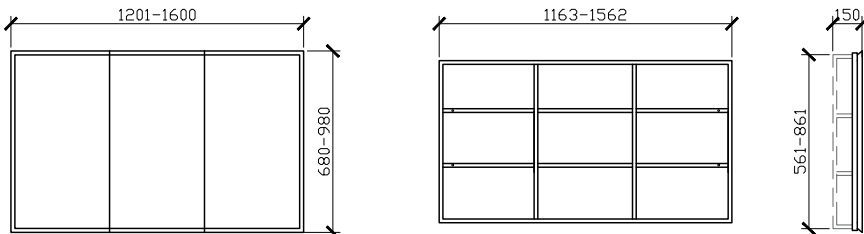

CUSTOM SIZES	SHAVR400-600	SHAVR701-900	SHAVR901-1200	SHAVR1201-1600	SHAVR1601-1799	SHAVR1801-2000
Width (mm)	400-600	701-900	901-1200	1201-1600	1601-1799	1801-2000
Depth (mm)	150	150	150	150	150	150
Height (mm)	680-980	680-980	680-980	680-980	680-980	680-980
Doors	1	2	2	3	3	3

Published 18/03/2022

Butterfly Recessed Shaving Cabinet

500W X 150D X 930H

STANDARD SIZES

SIDE VIEW for all sizes

20MM LIP THAT ALLOWS THE TILER TO TILE THE BATHROOM AND THE SHAVING CABINET THEN CAN BE SLOTTED IN, COVERING THE EDGES.

700W X 150D X 930H

1000W X 150D X 930H

1500W X 150D X 930H

1800W X 150D X 930H

Butterfly Recessed Shaving Cabinet

CUSTOM SIZES

400-600W X 150D X 680-980H

SIDE VIEW for all sizes

701-900W X 150D X 680-980H

901-1200W X 150D X 680-980H

1201-1600W X 150D X 680-980H

Butterfly Recessed Shaving Cabinet

CUSTOM SIZES

1601-1799W X 150D X 680-980H

1801-2000W X 150D X 680-980H