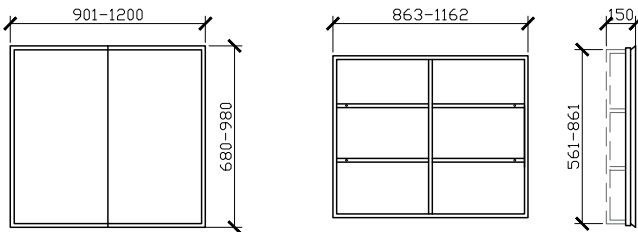

CUSTOM SIZES	SHAVR400-600	SHAVR701-900	SHAVR901-1200	SHAVR1201-1600	SHAVR1601-1799	SHAVR1801-2000
Width (mm)	400-600	701-900	901-1200	1201-1600	1601-1799	1801-2000
Depth (mm)	150	150	150	150	150	150
Height (mm)	680-980	680-980	680-980	680-980	680-980	680-980
Doors	1	2	2	3	3	3

Published 18/03/2022

Butterfly Recessed Shaving Cabinet

500W X 150D X 930H

STANDARD SIZES

SIDE VIEW for all sizes

20MM LIP THAT ALLOWS THE TILER TO TILE THE BATHROOM AND THE SHAVING CABINET THEN CAN BE SLOTTED IN, COVERING THE EDGES.

700W X 150D X 930H

1000W X 150D X 930H

1500W X 150D X 930H

1800W X 150D X 930H

Butterfly Recessed Shaving Cabinet

CUSTOM SIZES

400-600W X 150D X 680-980H

SIDE VIEW for all sizes

701-900W X 150D X 680-980H

901-1200W X 150D X 680-980H

1201-1600W X 150D X 680-980H

Butterfly Recessed Shaving Cabinet

CUSTOM SIZES

1601-1799W X 150D X 680-980H

1801-2000W X 150D X 680-980H