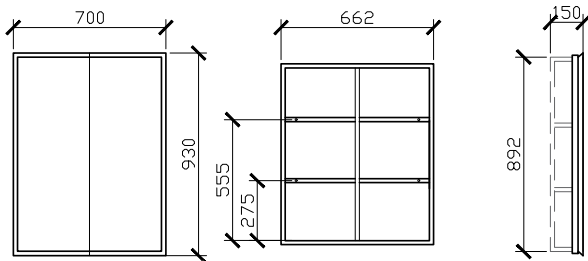

CUSTOM SIZES	SHAVR400-600	SHAVR701-900	SHAVR901-1200	SHAVR1201-1600	SHAVR1601-1799	SHAVR1801-2000
Width (mm)	400-600	701-900	901-1200	1201-1600	1601-1799	1801-2000
Depth (mm)	150	150	150	150	150	150
Height (mm)	680-980	680-980	680-980	680-980	680-980	680-980
Doors	1	2	2	3	3	3

Published 18/03/2022

Butterfly Recessed Shaving Cabinet

500W X 150D X 930H

STANDARD SIZES

SIDE VIEW for all sizes

20MM LIP THAT ALLOWS THE TILER TO TILE THE BATHROOM AND THE SHAVING CABINET THEN CAN BE SLOTTED IN, COVERING THE EDGES.

700W X 150D X 930H

1000W X 150D X 930H

1500W X 150D X 930H

1800W X 150D X 930H

Butterfly Recessed Shaving Cabinet

CUSTOM SIZES

400-600W X 150D X 680-980H

SIDE VIEW for all sizes

701-900W X 150D X 680-980H

901-1200W X 150D X 680-980H

1201-1600W X 150D X 680-980H

Butterfly Recessed Shaving Cabinet

CUSTOM SIZES

1601-1799W X 150D X 680-980H

1801-2000W X 150D X 680-980H