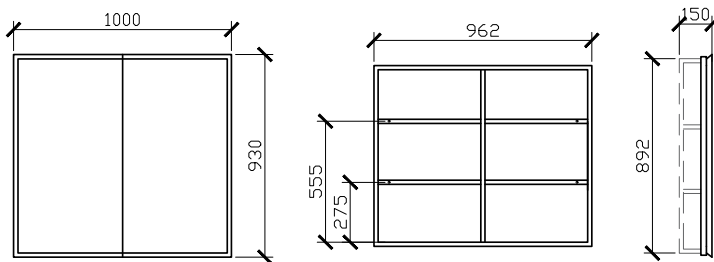

CUSTOM SIZES	SHAVR400-600	SHAVR701-900	SHAVR901-1200	SHAVR1201-1600	SHAVR1601-1799	SHAVR1801-2000
Width (mm)	400-600	701-900	901-1200	1201-1600	1601-1799	1801-2000
Depth (mm)	150	150	150	150	150	150
Height (mm)	680-980	680-980	680-980	680-980	680-980	680-980
Doors	1	2	2	3	3	3

Published 18/03/2022

Butterfly Recessed Shaving Cabinet

500W X 150D X 930H

STANDARD SIZES

SIDE VIEW for all sizes

20MM LIP THAT ALLOWS THE TILER TO TILE THE BATHROOM AND THE SHAVING CABINET THEN CAN BE SLOTTED IN, COVERING THE EDGES.

700W X 150D X 930H

1000W X 150D X 930H

1500W X 150D X 930H

1800W X 150D X 930H

Butterfly Recessed Shaving Cabinet

CUSTOM SIZES

400-600W X 150D X 680-980H

SIDE VIEW for all sizes

701-900W X 150D X 680-980H

901-1200W X 150D X 680-980H

1201-1600W X 150D X 680-980H

Butterfly Recessed Shaving Cabinet

CUSTOM SIZES

1601-1799W X 150D X 680-980H

1801-2000W X 150D X 680-980H