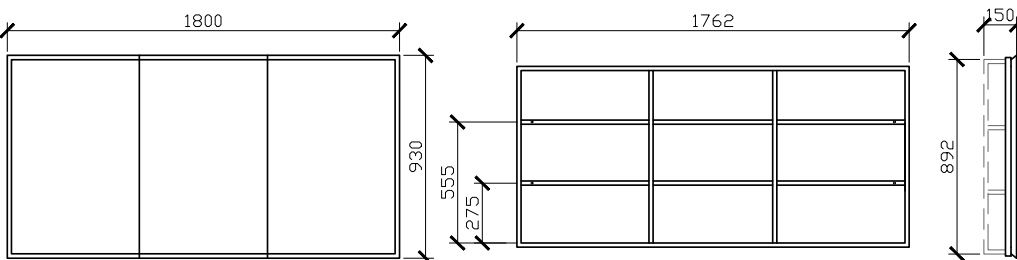

Published 18/03/2022

Butterfly Recessed Shaving Cabinet

500W X 150D X 930H

STANDARD SIZES

SIDE VIEW for all sizes

20MM LIP THAT ALLOWS THE TILER TO TILE THE BATHROOM AND THE SHAVING CABINET THEN CAN BE SLOTTED IN, COVERING THE EDGES.

700W X 150D X 930H

1000W X 150D X 930H

1500W X 150D X 930H

1800W X 150D X 930H

Butterfly Recessed Shaving Cabinet

CUSTOM SIZES

400-600W X 150D X 680-980H

SIDE VIEW for all sizes

701-900W X 150D X 680-980H

901-1200W X 150D X 680-980H

1201-1600W X 150D X 680-980H

Butterfly Recessed Shaving Cabinet

CUSTOM SIZES

1601-1799W X 150D X 680-980H

1801-2000W X 150D X 680-980H