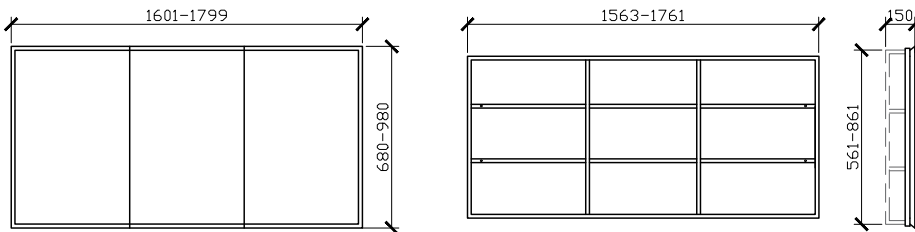

Published 18/03/2022

Butterfly Recessed Shaving Cabinet

500W X 150D X 930H

STANDARD SIZES

SIDE VIEW for all sizes

20MM LIP THAT ALLOWS THE TILER TO TILE THE BATHROOM AND THE SHAVING CABINET THEN CAN BE SLOTTED IN, COVERING THE EDGES.

700W X 150D X 930H

1000W X 150D X 930H

1500W X 150D X 930H

1800W X 150D X 930H

Butterfly Recessed Shaving Cabinet

CUSTOM SIZES

400-600W X 150D X 680-980H

SIDE VIEW for all sizes

701-900W X 150D X 680-980H

901-1200W X 150D X 680-980H

1201-1600W X 150D X 680-980H

Butterfly Recessed Shaving Cabinet

CUSTOM SIZES

1601-1799W X 150D X 680-980H

1801-2000W X 150D X 680-980H