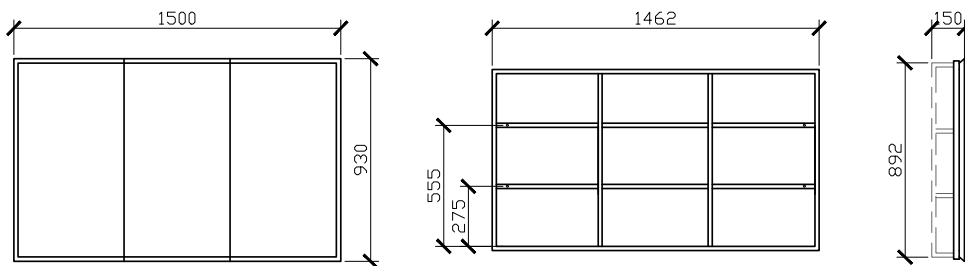

CUSTOM SIZES	SHAVR400-600	SHAVR701-900	SHAVR901-1200	SHAVR1201-1600	SHAVR1601-1799	SHAVR1801-2000
Width (mm)	400-600	701-900	901-1200	1201-1600	1601-1799	1801-2000
Depth (mm)	150	150	150	150	150	150
Height (mm)	680-980	680-980	680-980	680-980	680-980	680-980
Doors	1	2	2	3	3	3

Published 18/03/2022

Butterfly Recessed Shaving Cabinet

500W X 150D X 930H

STANDARD SIZES

SIDE VIEW for all sizes

20MM LIP THAT ALLOWS THE TILER TO TILE THE BATHROOM AND THE SHAVING CABINET THEN CAN BE SLOTTED IN, COVERING THE EDGES.

700W X 150D X 930H

1000W X 150D X 930H

1500W X 150D X 930H

1800W X 150D X 930H

Butterfly Recessed Shaving Cabinet

CUSTOM SIZES

400-600W X 150D X 680-980H

SIDE VIEW for all sizes

701-900W X 150D X 680-980H

901-1200W X 150D X 680-980H

1201-1600W X 150D X 680-980H

Butterfly Recessed Shaving Cabinet

CUSTOM SIZES

1601-1799W X 150D X 680-980H

1801-2000W X 150D X 680-980H