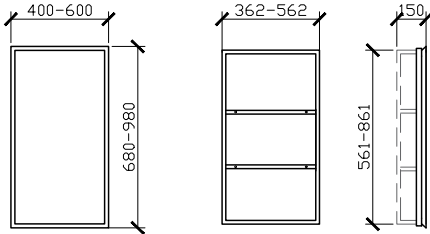

CUSTOM SIZES	SHAVR400-600	SHAVR701-900	SHAVR901-1200	SHAVR1201-1600	SHAVR1601-1799	SHAVR1801-2000
Width (mm)	400-600	701-900	901-1200	1201-1600	1601-1799	1801-2000
Depth (mm)	150	150	150	150	150	150
Height (mm)	680-980	680-980	680-980	680-980	680-980	680-980
Doors	1	2	2	3	3	3

Published 18/03/2022

Butterfly Recessed Shaving Cabinet

500W X 150D X 930H

STANDARD SIZES

SIDE VIEW for all sizes

20MM LIP THAT ALLOWS THE TILER TO TILE THE BATHROOM AND THE SHAVING CABINET THEN CAN BE SLOTTED IN, COVERING THE EDGES.

700W X 150D X 930H

1000W X 150D X 930H

1500W X 150D X 930H

1800W X 150D X 930H

Butterfly Recessed Shaving Cabinet

CUSTOM SIZES

400-600W X 150D X 680-980H

SIDE VIEW for all sizes

701-900W X 150D X 680-980H

901-1200W X 150D X 680-980H

1201-1600W X 150D X 680-980H

Butterfly Recessed Shaving Cabinet

CUSTOM SIZES

1601-1799W X 150D X 680-980H

1801-2000W X 150D X 680-980H