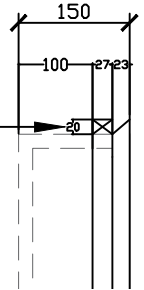

CUSTOM SIZES	SHAVR400-600	SHAVR701-900	SHAVR901-1200	SHAVR1201-1600	SHAVR1601-1799	SHAVR1801-2000
Width (mm)	400-600	701-900	901-1200	1201-1600	1601-1799	1801-2000
Depth (mm)	150	150	150	150	150	150
Height (mm)	680-980	680-980	680-980	680-980	680-980	680-980
Doors	1	2	2	3	3	3

Published 18/03/2022

Butterfly Recessed Shaving Cabinet

500W X 150D X 930H

STANDARD SIZES

SIDE VIEW for all sizes

20MM LIP THAT ALLOWS THE TILER TO TILE THE BATHROOM AND THE SHAVING CABINET THEN CAN BE SLOTTED IN, COVERING THE EDGES.

700W X 150D X 930H

1000W X 150D X 930H

1500W X 150D X 930H

1800W X 150D X 930H

Butterfly Recessed Shaving Cabinet

CUSTOM SIZES

400-600W X 150D X 680-980H

SIDE VIEW for all sizes

701-900W X 150D X 680-980H

901-1200W X 150D X 680-980H

1201-1600W X 150D X 680-980H

Butterfly Recessed Shaving Cabinet

CUSTOM SIZES

1601-1799W X 150D X 680-980H

1801-2000W X 150D X 680-980H