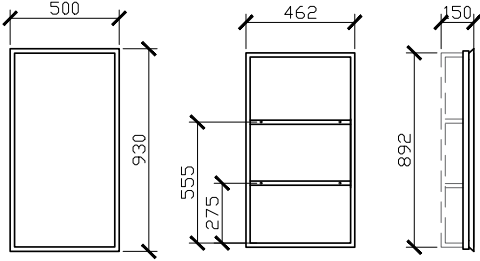

CUSTOM SIZES	SHAVR400-600	SHAVR701-900	SHAVR901-1200	SHAVR1201-1600	SHAVR1601-1799	SHAVR1801-2000
Width (mm)	400-600	701-900	901-1200	1201-1600	1601-1799	1801-2000
Depth (mm)	150	150	150	150	150	150
Height (mm)	680-980	680-980	680-980	680-980	680-980	680-980
Doors	1	2	2	3	3	3

Disclaimer: Products in this specification manual must by regulation be installed by licensed and registered trade people. The manufacturer/distributor reserves the right to vary specifications or delete models from their range without prior notification. Dimensions are nominal measurements only. Dimensions and set-outs listed are correct at time of publication however the manufacturer/distributor takes no responsibility for printing errors.

Published 18/03/2022

Butterfly Recessed Shaving Cabinet

500W X 150D X 930H

STANDARD SIZES

SIDE VIEW for all sizes

20MM LIP THAT ALLOWS THE TILER TO TILE THE BATHROOM AND THE SHAVING CABINET THEN CAN BE SLOTTED IN, COVERING THE EDGES.

700W X 150D X 930H

1000W X 150D X 930H

1500W X 150D X 930H

1800W X 150D X 930H

Butterfly Recessed Shaving Cabinet

CUSTOM SIZES

400-600W X 150D X 680-980H

SIDE VIEW for all sizes