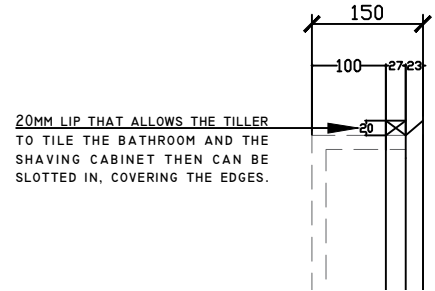

Published 18/03/2022

Butterfly Recessed Shaving Cabinet

500W X 150D X 930H

STANDARD SIZES

SIDE VIEW for all sizes

20MM LIP THAT ALLOWS THE TILER TO TILE THE BATHROOM AND THE SHAVING CABINET THEN CAN BE SLOTTED IN, COVERING THE EDGES.

700W X 150D X 930H

1000W X 150D X 930H

1500W X 150D X 930H

1800W X 150D X 930H

Butterfly Recessed Shaving Cabinet

CUSTOM SIZES

400-600W X 150D X 680-980H

SIDE VIEW for all sizes