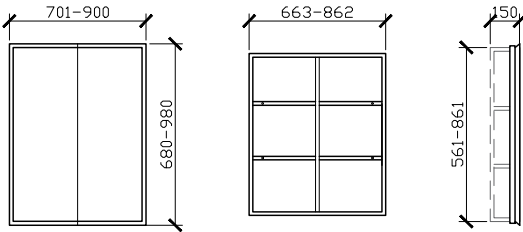

CUSTOM SIZES	SHAVR400-600	SHAVR701-900	SHAVR901-1200	SHAVR1201-1600	SHAVR1601-1799	SHAVR1801-2000
Width (mm)	400-600	701-900	901-1200	1201-1600	1601-1799	1801-2000
Depth (mm)	150	150	150	150	150	150
Height (mm)	680-980	680-980	680-980	680-980	680-980	680-980
Doors	1	2	2	3	3	3

Published 18/03/2022

Butterfly Recessed Shaving Cabinet

500W X 150D X 930H

STANDARD SIZES

SIDE VIEW for all sizes

20MM LIP THAT ALLOWS THE TILER TO TILE THE BATHROOM AND THE SHAVING CABINET THEN CAN BE SLOTTED IN, COVERING THE EDGES.

700W X 150D X 930H

1000W X 150D X 930H

1500W X 150D X 930H

1800W X 150D X 930H

Butterfly Recessed Shaving Cabinet

CUSTOM SIZES

400-600W X 150D X 680-980H

SIDE VIEW for all sizes

701-900W X 150D X 680-980H

901-1200W X 150D X 680-980H

1201-1600W X 150D X 680-980H

Butterfly Recessed Shaving Cabinet

CUSTOM SIZES

1601-1799W X 150D X 680-980H

1801-2000W X 150D X 680-980H