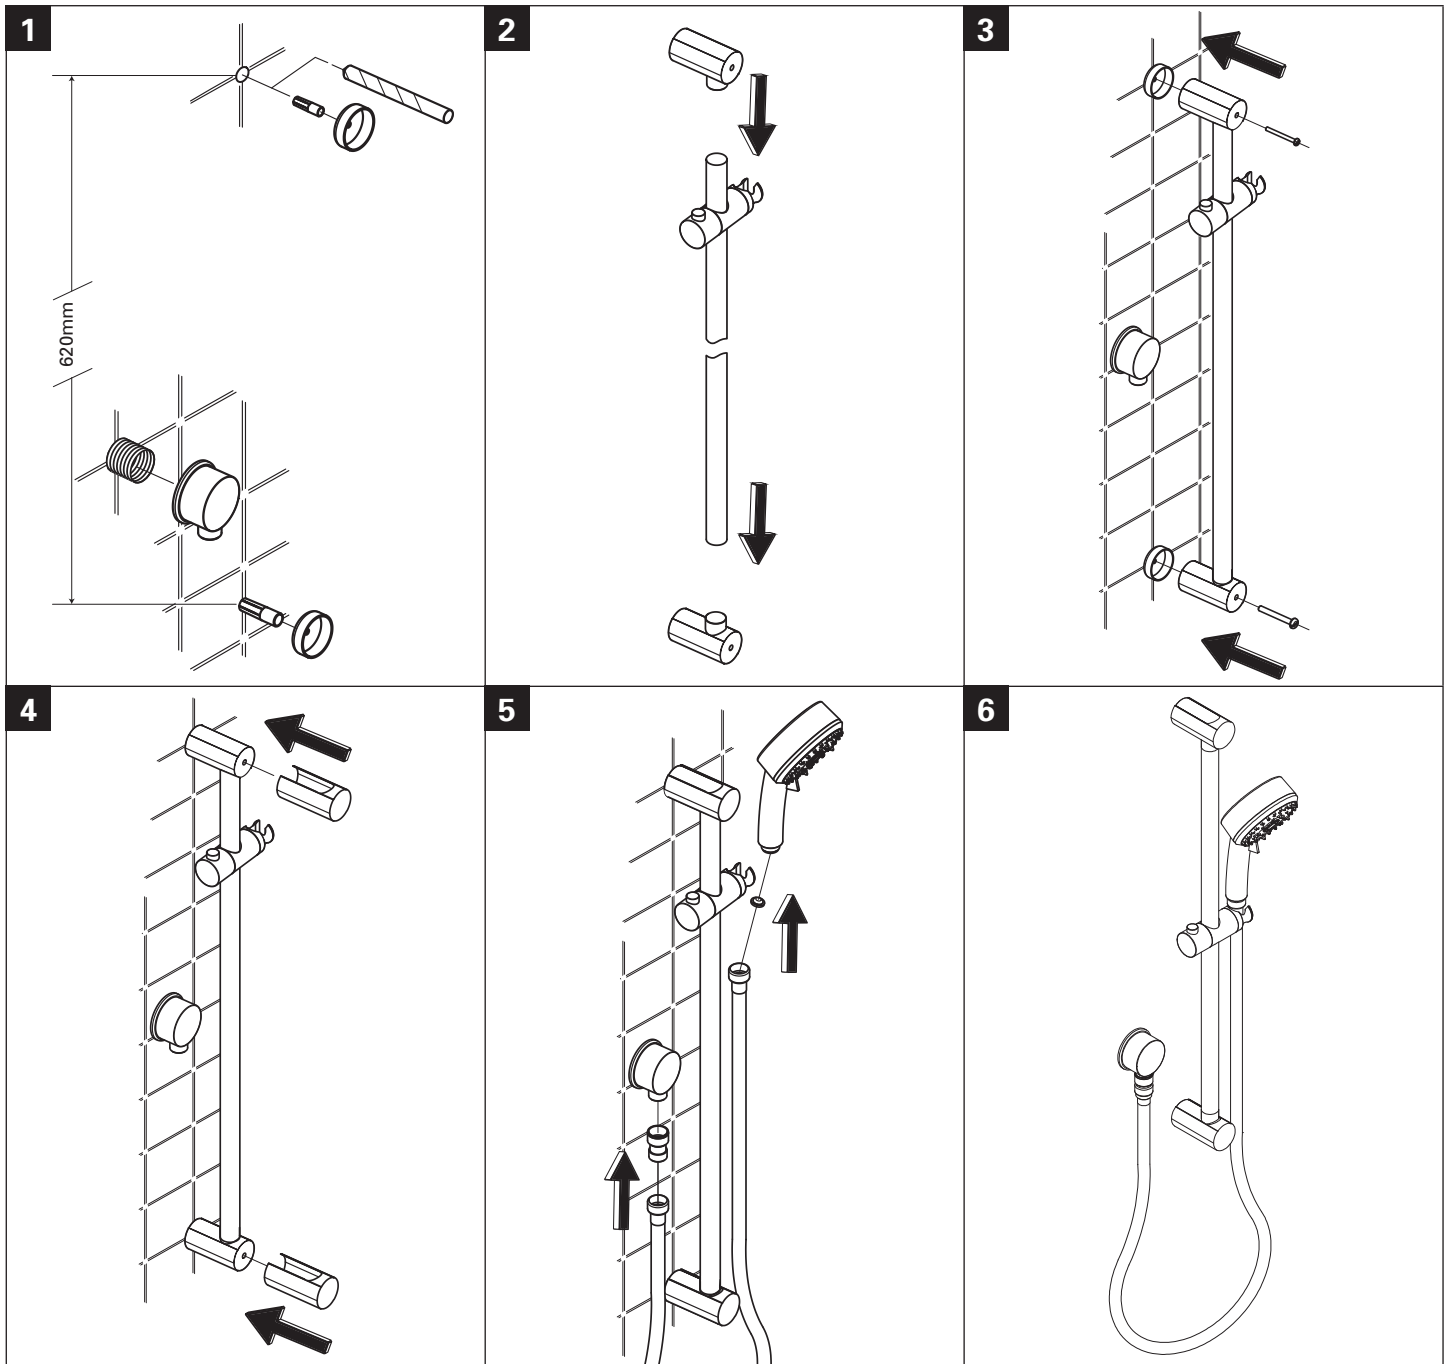

TEMPESTA COSMOPOLITAN
100MM 4 FUNCTION RAIL SHOWER
MODEL # 26621000

Pure Freude
an Wasser

Product Specifications

Product Description:
4 Function Hand Shower on Rail

Standard Specification:
New Tempesta Cosmopolitan 100 Rail Shower

Suitable for instantaneous Heater
Min recommended pressure 100Kpa
Dual Check valves included for Backflow prevention

Installation instructions

Installation Instructions

This shower is suitable for use with high pressure water applications. Using this product in conjunction with gravity-fed water heaters, low and unequal pressure supply systems, tempering valves & thermostatic mixing valves may result in unsatisfactory performance.

TEMPESTA COSMOPOLITAN
 100MM 4 FUNCTION RAIL SHOWER
 MODEL #124576

Pure Freude
 an Wasser

Spare Parts

Pos.-nr.	Product Description	Order-nr.	Units per package
1	Wall bar holder fixing	48095000	1
2	Slider	12140000	1
3	Hand piece	26524000	1
4	Sliver Flex hose	28388000	1
5	Non return valve	1416500M	1
6	Rail and slider	27521000	1
7	Wall elbow	T30020-001	1