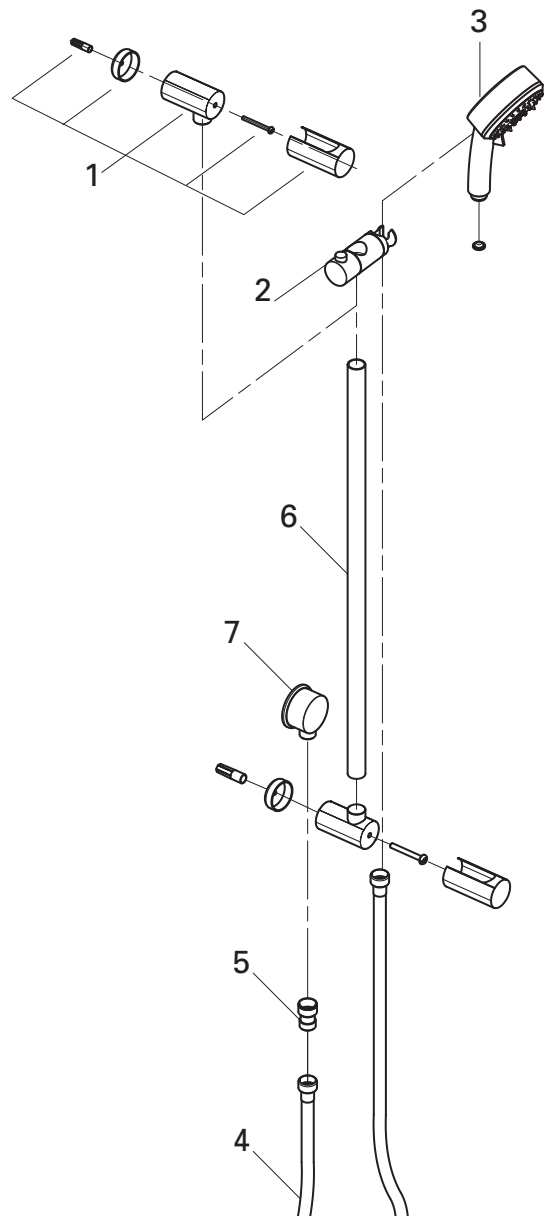

TEMPESTA COSMOPOLITAN
100MM 4 FUNCTION RAIL SHOWER
MODEL # 26621000

Pure Freude
an Wasser

Product Specifications

Product Description:
4 Function Hand Shower on Rail

Standard Specification:
New Tempesta Cosmopolitan 100 Rail Shower

TEMPESTA COSMOPOLITAN
 100MM 4 FUNCTION RAIL SHOWER
 MODEL #124576

Pure Freude
 an Wasser

Spare Parts

Pos.-nr.	Product Description	Order-nr.	Units per package
1	Wall bar holder fixing	48095000	1
2	Slider	12140000	1
3	Hand piece	26524000	1
4	Sliver Flex hose	28388000	1
5	Non return valve	1416500M	1
6	Rail and slider	27521000	1
7	Wall elbow	T30020-001	1