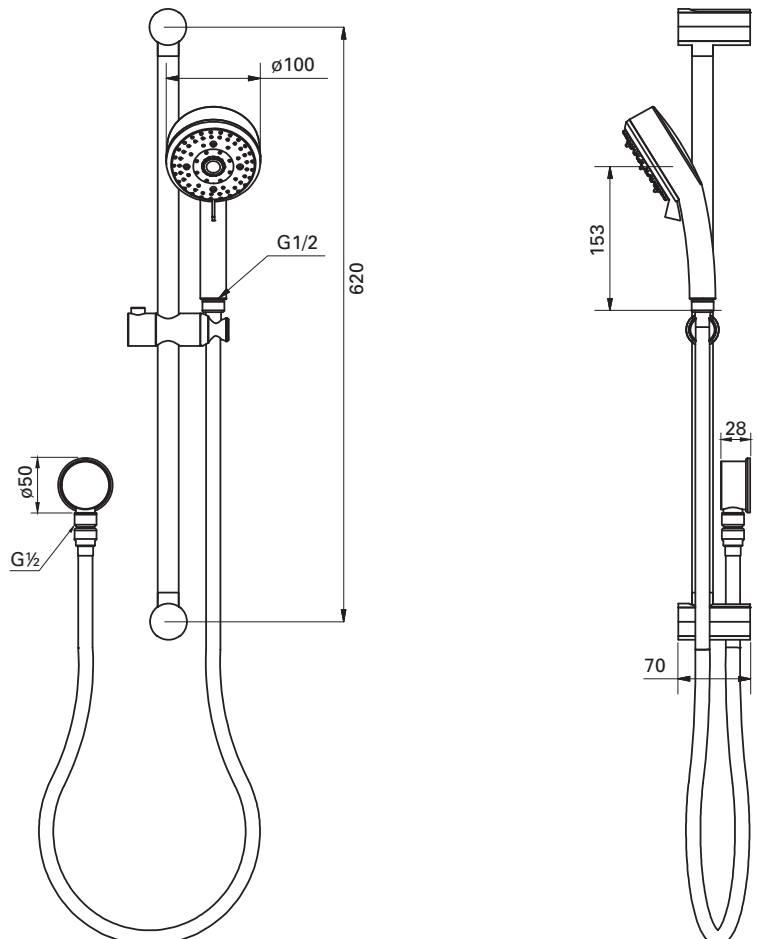

TEMPESTA COSMOPOLITAN
100MM 4 FUNCTION RAIL SHOWER
MODEL # 26621000

Pure Freude
an Wasser

Product Specifications

Product Description:
4 Function Hand Shower on Rail

Standard Specification:
New Tempesta Cosmopolitan 100 Rail Shower

Suitable for instantaneous Heater
Min recommended pressure 100Kpa
Dual Check valves included for Backflow prevention

Installation instructions

Installation Instructions

This shower is suitable for use with high pressure water applications. Using this product in conjunction with gravity-fed water heaters, low and unequal pressure supply systems, tempering valves & thermostatic mixing valves may result in unsatisfactory performance.

TEMPESTA COSMOPOLITAN
 100MM 4 FUNCTION RAIL SHOWER
 MODEL #124576

Pure Freude
 an Wasser

Spare Parts

Pos.-nr.	Product Description	Order-nr.	Units per package
1	Wall bar holder fixing	48095000	1
2	Slider	12140000	1
3	Hand piece	26524000	1
4	Sliver Flex hose	28388000	1
5	Non return valve	1416500M	1
6	Rail and slider	27521000	1
7	Wall elbow	T30020-001	1