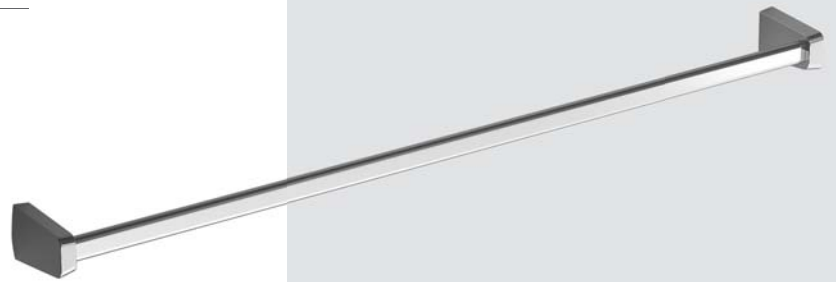

$225

Sonia S6
Double Towel Bar
Chrome
9505585

778mm L x 108mm D
Brass & Zamak
Was $325