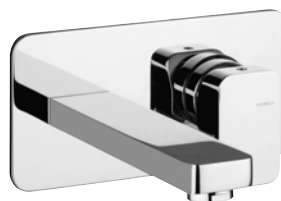

$590

Teknobili Loop
Wall Basin Mixer Set
Chrome
9503365

WELS 5 Star
6 litres p/m
Ceramic 2 Step Cartridge
Reach: 150mm
Was $825