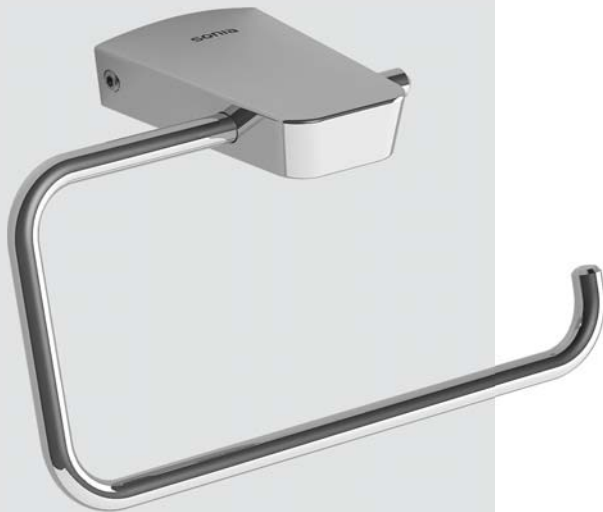

\$99

Sonia S6
Towel Bar
Chrome
9505574

323mm L x 68mm D
Brass & Zamak
Was \$199

\$129 save
\$120

Sonia S6
Towel Bar
Chrome
9505575

778mm L x 68mm D
Brass & Zamak
Was \$249

Accessories

For full range of products, see the Reece website or speak to one of our consultants.

\$59 save
\$76

Sonia S6
Open Towel Ring
Chrome
9505578

157mm L x 84mm H x 68mm D
Brass & Zamak
Was \$135

\$35

Sonia S6
Robe Hook
Chrome
9505971

Height: 70mm H x 24.5mm D
Brass & Zamak
Was \$52.90

\$59

Sonia S6
Open Toilet Roll Holder
Chrome
9505582