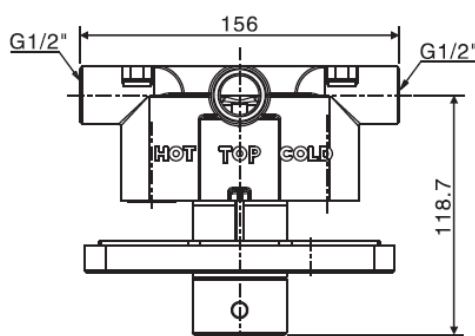

American Standard EasySet Thermostatic mixer

SPECIFICATIONS

Recommended Use	Domestic, Hotel & Commercial
Colour	Chrome
Recommended Pressure Range	150 - 500kPa
Max Continuous Working Pressure	500kPa
Max Continuous Working Temperature	50°C
Suitable for Storage Tank Hot Water	Yes
Suitable for Continuous Flow Hot Water	Yes
Suitable for Gravity Feed Hot Water	No
Hot and Cold water inlet pressure should be equal	

WARRANTY

Warranty - Domestic Use	10 Years
Spare Parts & Labour	12 Months
<i>Please refer to Warranty Page for full Terms and Conditions</i>	

Dimensions are nominal measurements only.

Disclaimer: Products in this specification manual must by regulation be installed by licensed and registered trade people. The manufacturer/distributor reserves the right to vary specifications or delete models from their range without prior notification. Dimensions are nominal measurements only. Dimensions and set-outs listed are correct at time of publication however the manufacturer/distributor takes no responsibility for printing errors.

Published 10/07/2018

To see the complete American Standard range go to www.reece.com.au/bathrooms