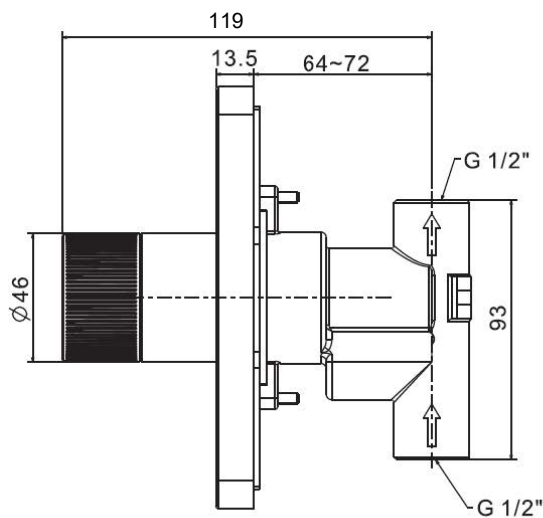

WARRANTY

Warranty - Domestic Use	10 Years
Spare Parts & Labour	12 Months

Please refer to Warranty Page for full Terms and Conditions