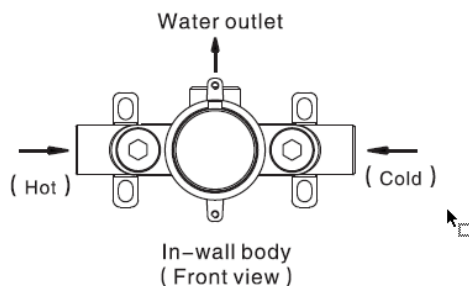

American Standard EasySet Thermostatic mixer

SPECIFICATIONS

Recommended Use	Domestic, Hotel & Commercial
Colour	Chrome
Recommended Pressure Range	150 - 500kPa
Max Continuous Working Pressure	500kPa
Max Continuous Working Temperature	50°C
Suitable for Storage Tank Hot Water	Yes
Suitable for Continuous Flow Hot Water	Yes
Suitable for Gravity Feed Hot Water	No
Hot and Cold water inlet pressure should be equal	

WARRANTY

Warranty - Domestic Use	10 Years
Spare Parts & Labour	12 Months
<i>Please refer to Warranty Page for full Terms and Conditions</i>	

Dimensions are nominal measurements only.

Disclaimer: Products in this specification manual must by regulation be installed by licensed and registered trade people. The manufacturer/distributor reserves the right to vary specifications or delete models from their range without prior notification. Dimensions are nominal measurements only. Dimensions and set-outs listed are correct at time of publication however the manufacturer/distributor takes no responsibility for printing errors.

Published 10/07/2018

To see the complete American Standard range go to www.reece.com.au/bathrooms