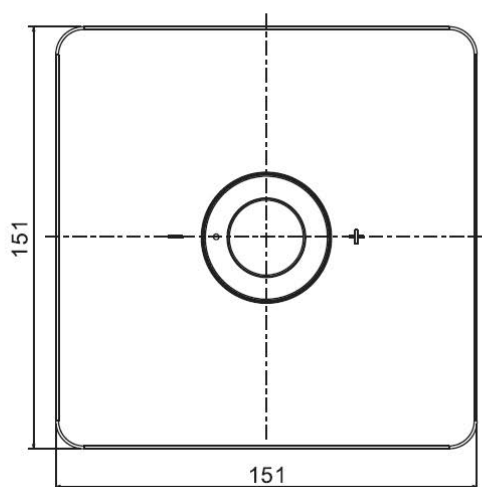

WARRANTY

Warranty - Domestic Use	10 Years
Spare Parts & Labour	12 Months
Please refer to Warranty Page for full Terms and Conditions