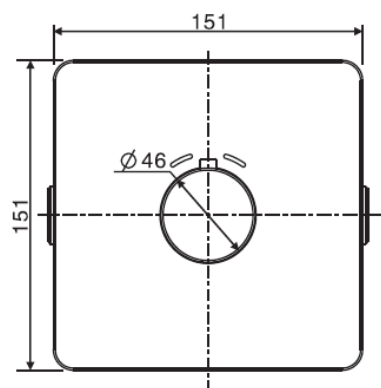

American Standard EasySet Thermostatic mixer

SPECIFICATIONS

Recommended Use	Domestic, Hotel & Commercial
Colour	Chrome
Recommended Pressure Range	150 - 500kPa
Max Continuous Working Pressure	500kPa
Max Continuous Working Temperature	50°C
Suitable for Storage Tank Hot Water	Yes
Suitable for Continuous Flow Hot Water	Yes
Suitable for Gravity Feed Hot Water	No
Hot and Cold water inlet pressure should be equal	

WARRANTY

Warranty - Domestic Use	10 Years
Spare Parts & Labour	12 Months
<i>Please refer to Warranty Page for full Terms and Conditions</i>	

Dimensions are nominal measurements only.

Disclaimer: Products in this specification manual must by regulation be installed by licensed and registered trade people. The manufacturer/distributor reserves the right to vary specifications or delete models from their range without prior notification. Dimensions are nominal measurements only. Dimensions and set-outs listed are correct at time of publication however the manufacturer/distributor takes no responsibility for printing errors.

Published 10/07/2018

To see the complete American Standard range go to www.reece.com.au/bathrooms