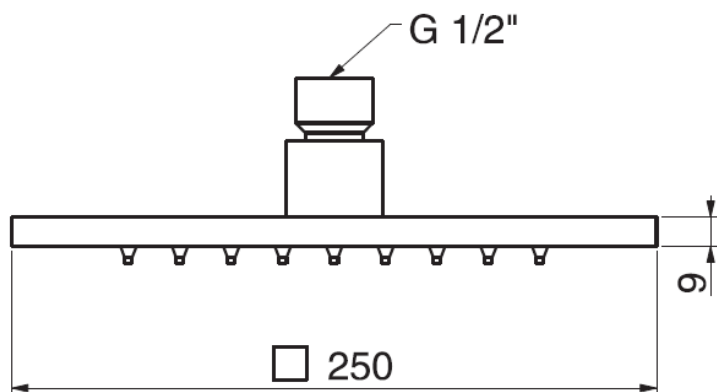

American Standard Cygnet O/Head shower Square (2*)

SPECIFICATIONS

Recommended Use	Domestic, Hotel & Commercial
Colour	Chrome
Functions	Airnergize
Recommended Pressure Range	150 - 500kPa
Max Continuous Working Pressure	500kPa
Max Continuous Working Temperature	50°C
Suitable for Storage Tank Hot Water	Yes
Suitable for Continuous Flow Hot Water	Yes
Suitable for Gravity Feed Hot Water	No
Hot and Cold water inlet pressure should be equal	

WARRANTY

Warranty - Domestic Use	10 Years
Spare Parts & Labour	12 Months
<i>Please refer to Warranty Page for full Terms and Conditions</i>	

Dimensions are nominal measurements only.

Disclaimer: Products in this specification manual must by regulation be installed by licensed and registered trade people. The manufacturer/distributor reserves the right to vary specifications or delete models from their range without prior notification. Dimensions are nominal measurements only. Dimensions and set-outs listed are correct at time of publication however the manufacturer/distributor takes no responsibility for printing errors.

Published 10/07/2018

To see the complete American Standard range go to www.reece.com.au/bathrooms