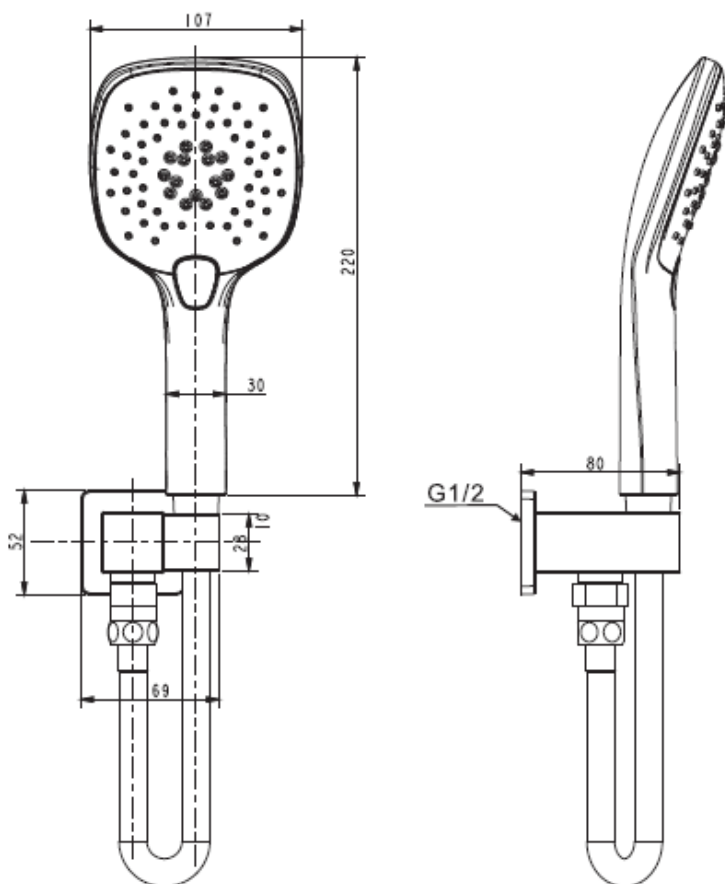

Published 10/07/2018

To see the complete American Standard range go to www.reece.com.au/bathrooms

American Standard Cygnet Hand Shower Kit Square (3*)

SPECIFICATIONS

Recommended Use	Domestic, Hotel & Commercial
Colour	Chrome with white face on hand piece
Functions	3 function: Spray, massage, spray & massage
Recommended Pressure Range	150 - 500kPa
Max Continuous Working Pressure	500kPa
Max Continuous Working Temperature	50°C
Suitable for Storage Tank Hot Water	Yes
Suitable for Continuous Flow Hot Water	Yes
Suitable for Gravity Feed Hot Water	No

Hot and Cold water inlet pressure should be equal

WARRANTY

Warranty - Domestic Use	10 Years
Spare Parts & Labour	12 Months

Please refer to Warranty Page for full Terms and Conditions

Dimensions are nominal measurements only.

Published 10/07/2018

To see the complete American Standard range go to www.reece.com.au/bathrooms

American Standard EasySet Handshower

SPECIFICATIONS

Recommended Use	Domestic, Hotel & Commercial
Colour	Chrome
Recommended Pressure Range	150 - 500kPa
Max Continuous Working Pressure	500kPa
Max Continuous Working Temperature	50°C
Suitable for Storage Tank Hot Water	Yes
Suitable for Continuous Flow Hot Water	Yes
Suitable for Gravity Feed Hot Water	No