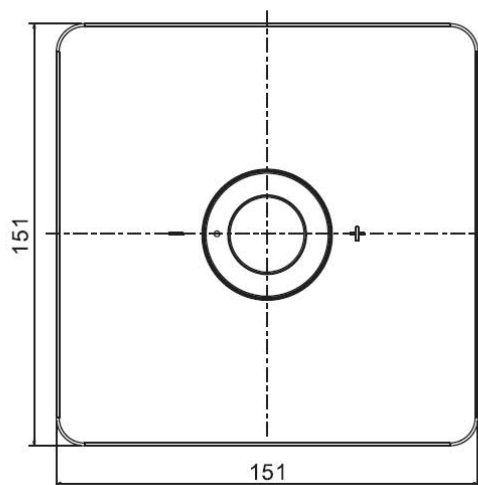

WARRANTY

Warranty - Domestic Use	10 Years
Spare Parts & Labour	12 Months

Please refer to Warranty Page for full Terms and Conditions