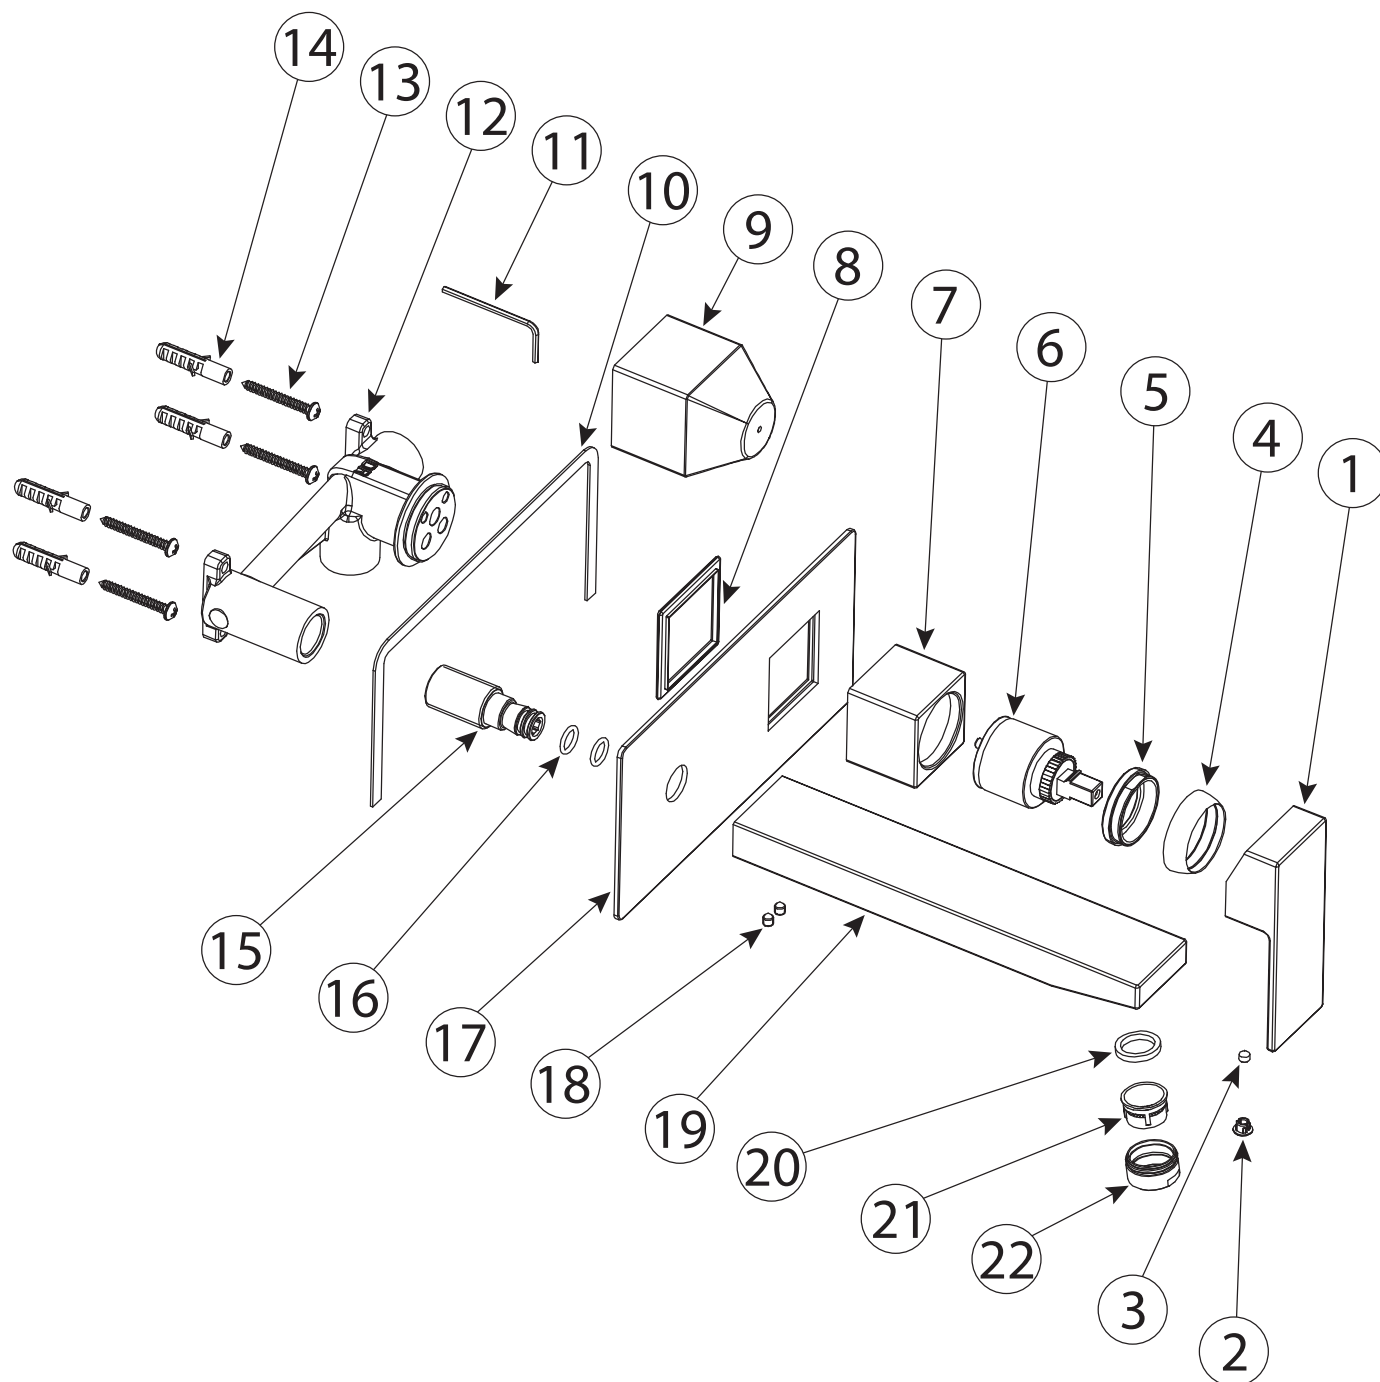

m i z u

Mizu Bloc MK2 Wall Basin Mixer Set Matte Black (4*)

Number	Part	Number	Part
1-3	Handle Complete	12	Mixer Body
4	Cartridge Done	13	Self Tapping Screw
5	Cartridge Locknut	14	Nylon Anchor
6	Cartridge	15	Push-In Connector
7	Cartridge Sleeve	16	O-Ring
8	Washer	17	Cover Plate
9	Cartridge Tile Cover	18	Grub Screw
10	Foam Seal	19	Basin Outlet
11	Allen Key	20-22	Flow Regulator Complete