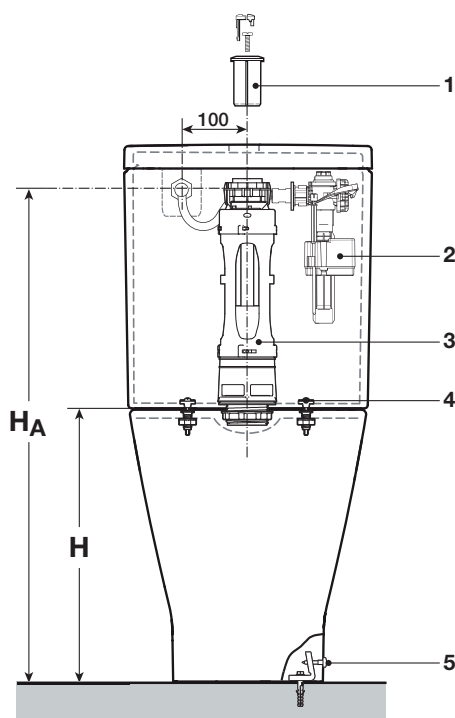

ROCA THE GAP BACK TO WALL TOILET SUITE

INSTALLATION

The GAP BTW A34147T..R

Product code	H	H_A
A34247W..R	400	720
A34247C..R	440	760

- 1 - AH0001700R
- 2 - A822096400 **W**
- 3 - AH0000100R
- 4 - AV0028800R

- 5 - AV0009400R