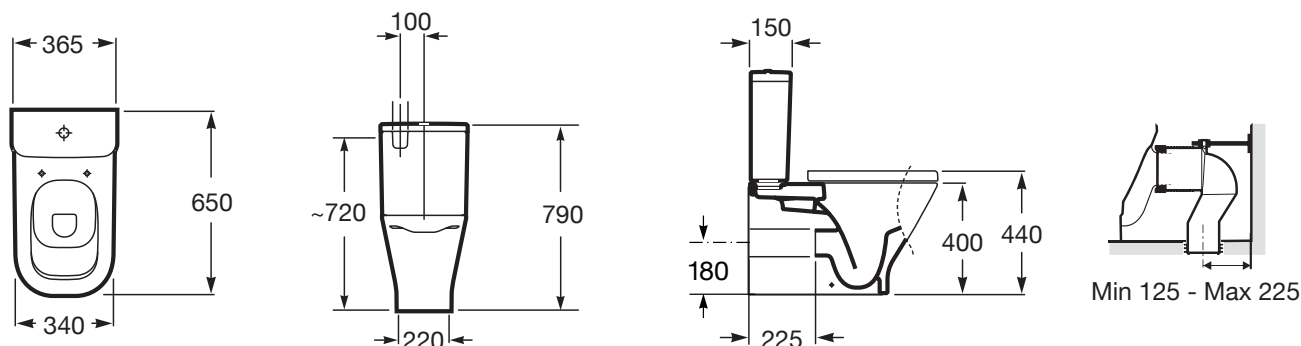

ROCA

THE GAP

BACK TO WALL TOILET SUITE

Dimensions are nominal only

SPECIFICATION

Recommended Use	Domestic, hotel and commercial
Rim Configuration	Box Rim
Bowl Configuration	P Trap (Converts to S using plastic S-bend provided)
Set Out	P Trap: 180mm, S Trap: 125mm-225mm
Pan Fixing	Screwed to the floor using brackets (supplied) and bedded with sealant
Cistern Fixing	Top-fix cistern bolted directly to the bowl
Seat	Matching top-fix, soft-close, quick-release seat supplied with suite
Water Inlet	Back inlet, left hand side
Cistern	4.5/3 litre dual flush
Inlet Valve	Recommended max. working pressure 1000kPa
Weight	Pan: 29.8kg, Cistern: 10.7kg
WELS	4 Star WELS Rating
Standards	AS1172.1 and AS 1172.2