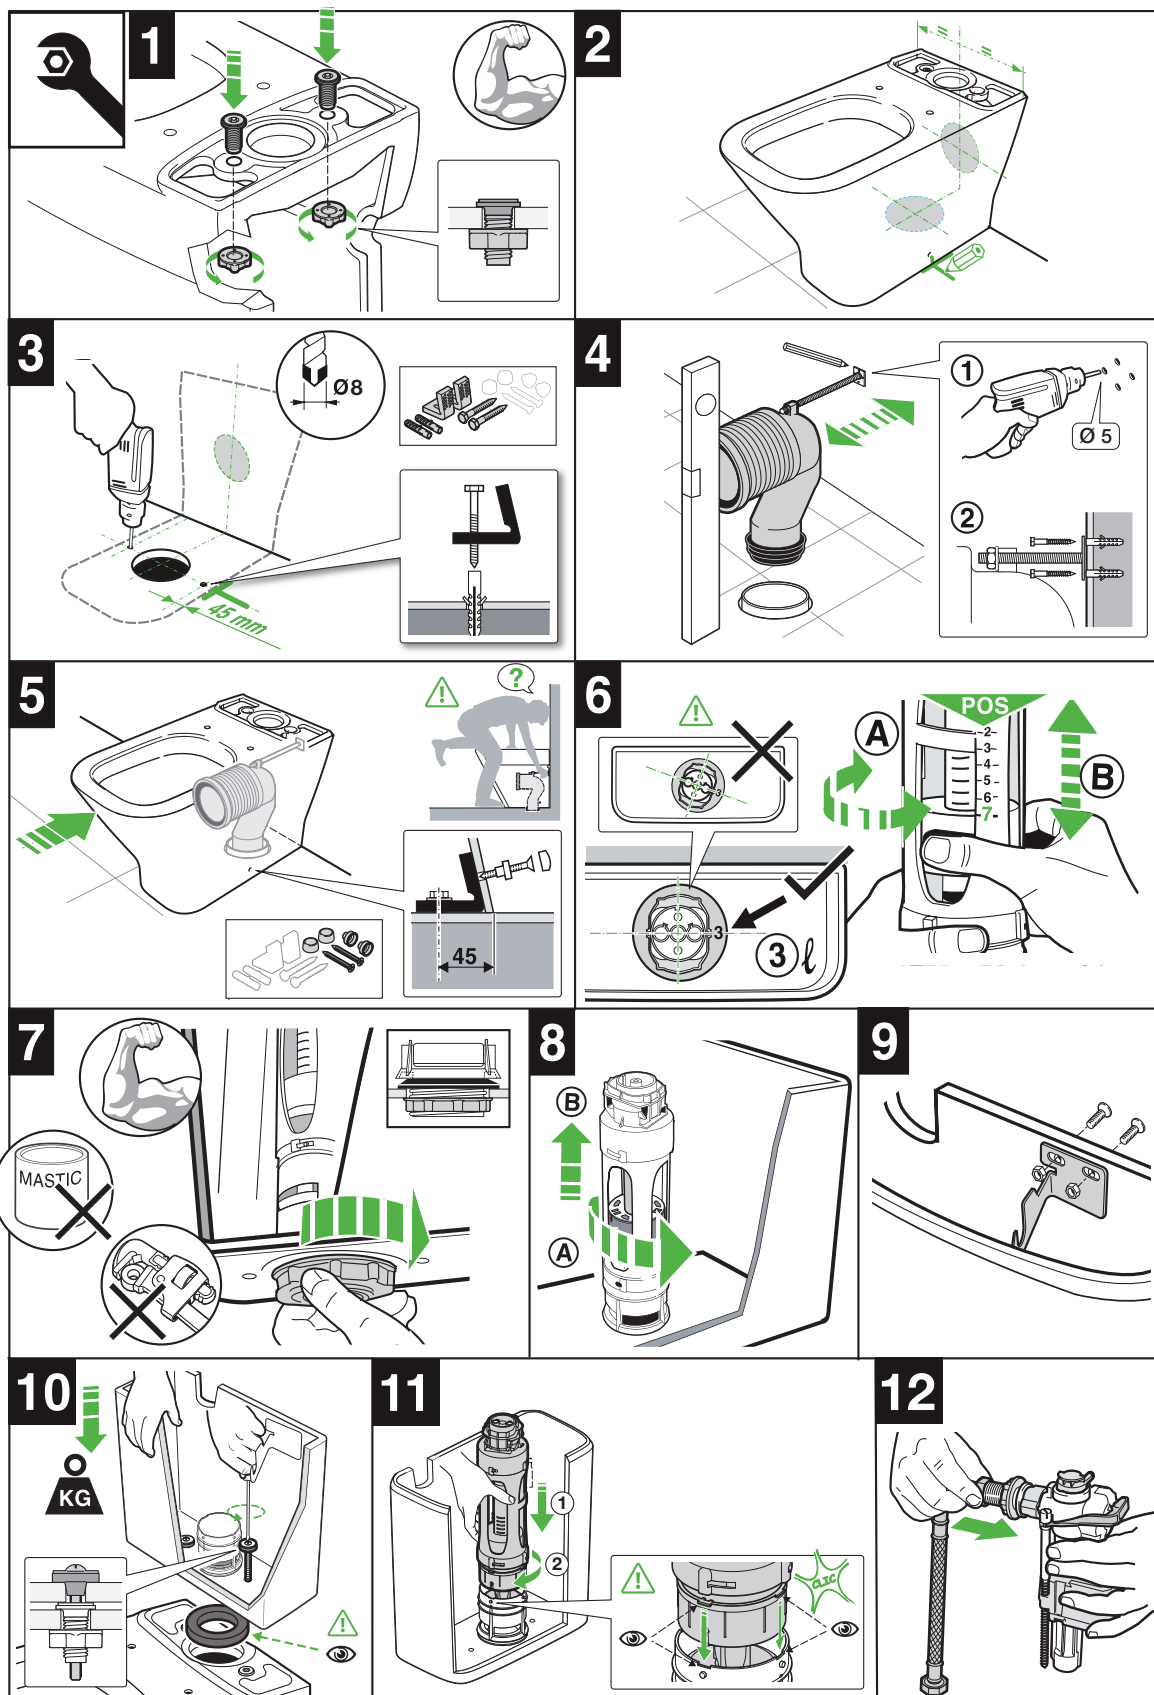

ROCA THE GAP BACK TO WALL TOILET SUITE

INSTALLATION