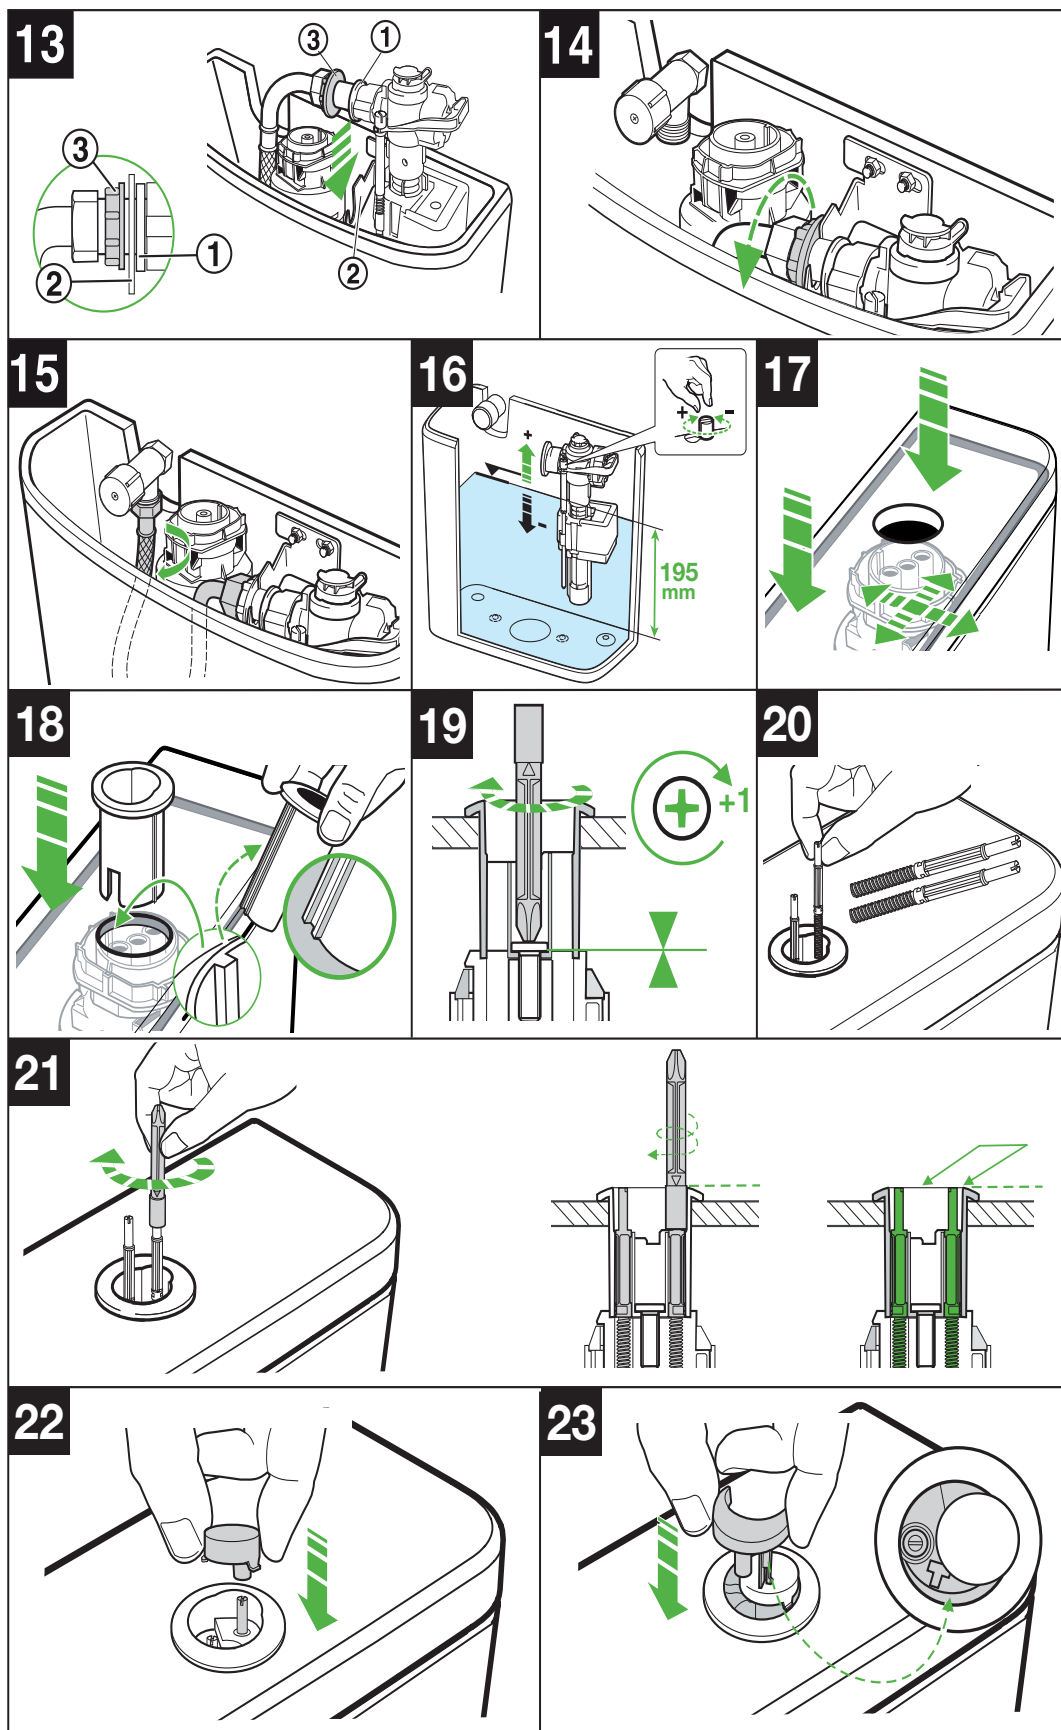

ROCA THE GAP BACK TO WALL TOILET SUITE

INSTALLATION